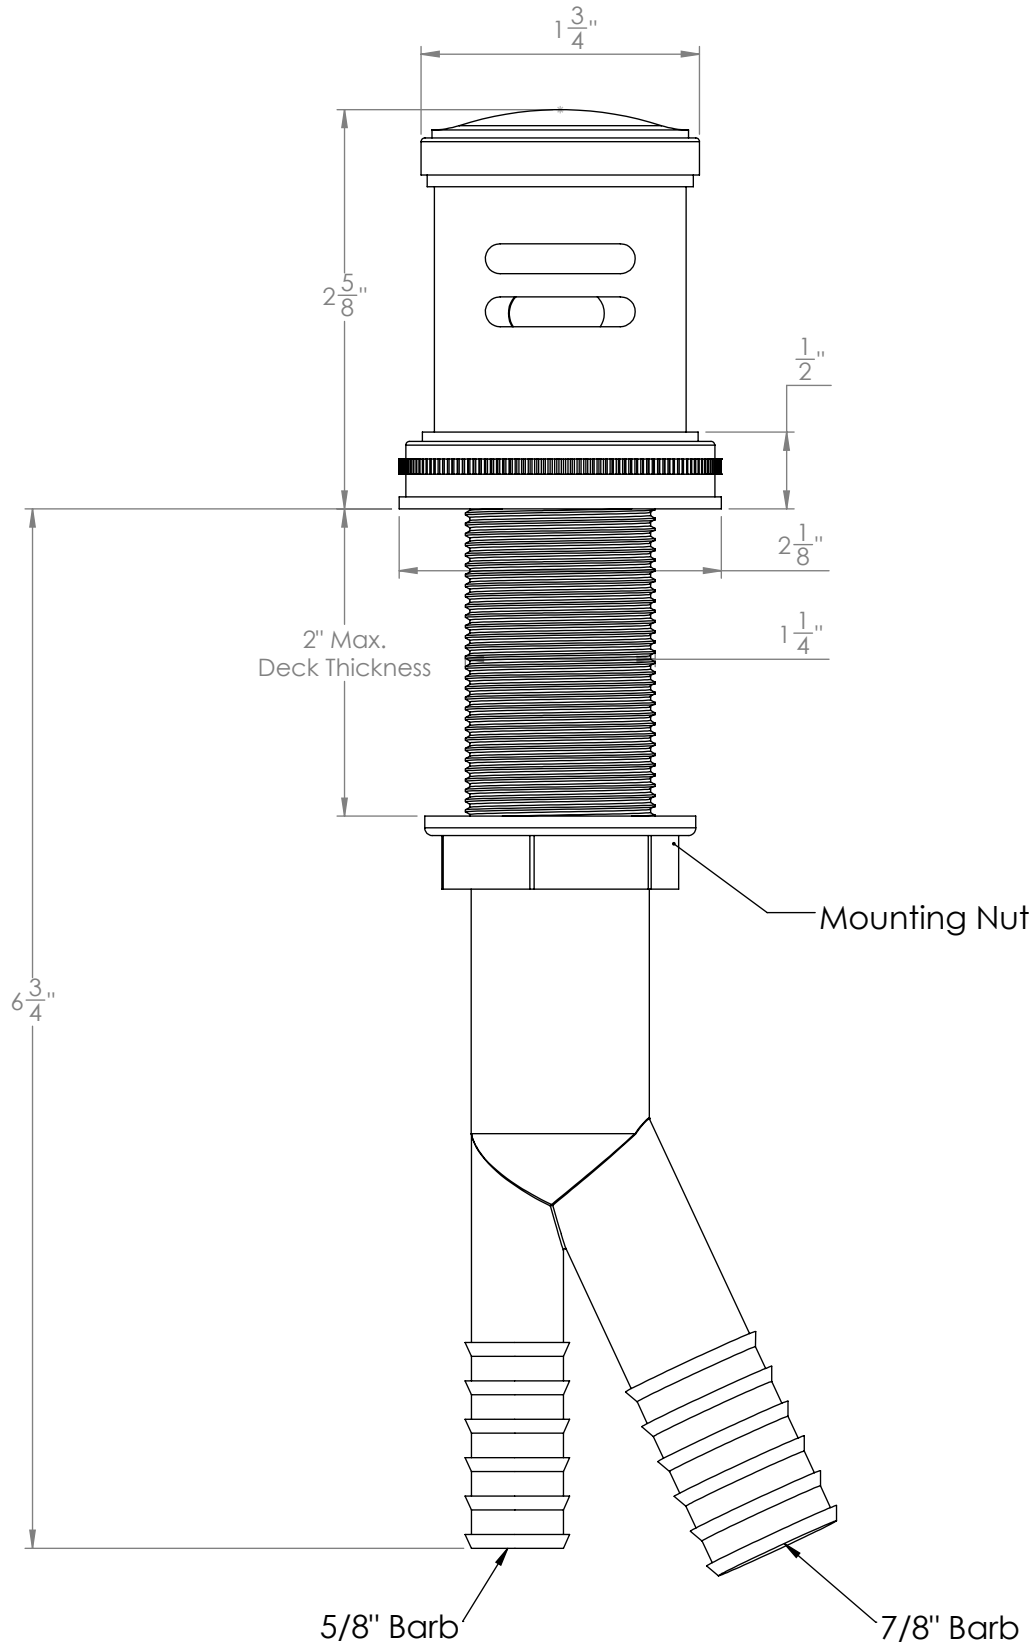

FEATURES:

- All brass construction.
- Available in all finishes. Warranty varies according to finish selection.
- Trim fits most available roughs

SPECIFICATIONS

2500 Series Air Gap

18.37.002

Note: Measurements are subject to change. No responsibility is assumed for use of superseded or voided pages.