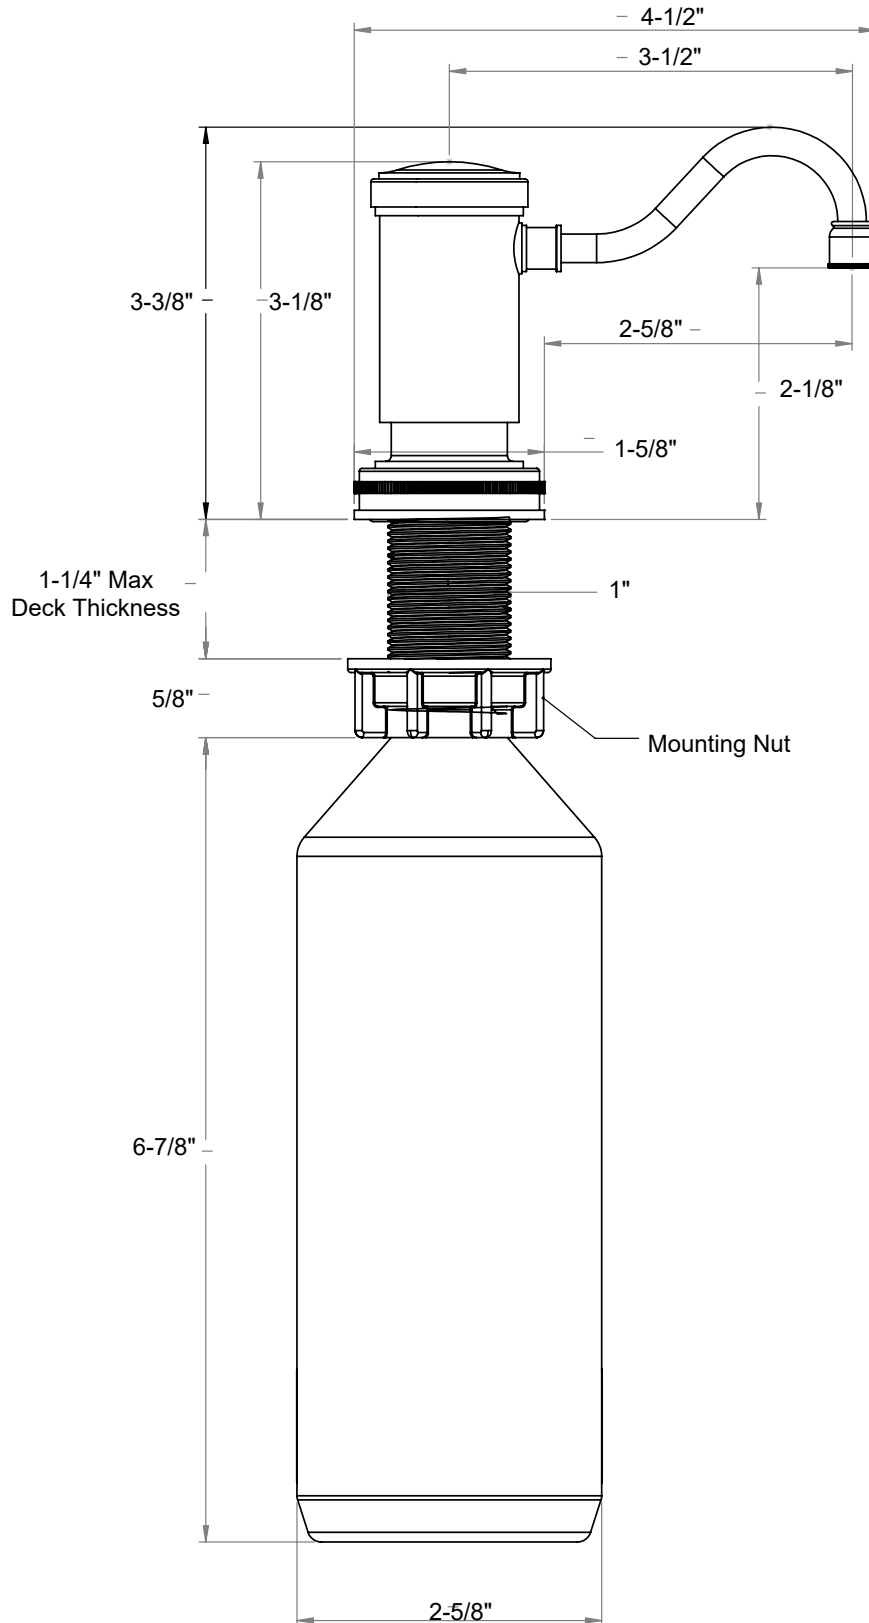

FEATURES:

- All brass construction.
- Available in all finishes. Warranty varies according to finish selection.
- Topfill with 12.5oz bottle

SPECIFICATIONS

2500 Series Soap Dispenser

18.37.006

Note: Measurements are subject to change. No responsibility is assumed for use of superseded or voided pages.