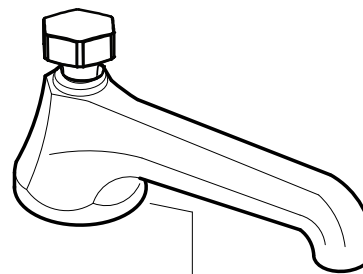

310 Series Roman Tub Set with Tribeca Handle

1.312977

1.312977T Trim Only

78.30.006 Rough Kit

Handle Assembly
18.01.199

Base Ring
18.05.052

18.15.087
Spout Assy

18.15.043
Single O-Ring
Injector

78.30.015
Cold Valve

18.30.010
Cold Cartridge
18.30.011
Hot Cartridge

18.30.038
3/4" Deck valve
lock nut

Red Fiber Washer
Black Rubber Washer

(Plumber to supply connections)

78.30.016
Hot Valve

(Plumber to supply connections)