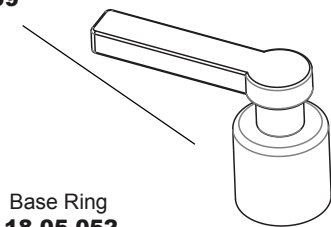

310 Series Roman Tub Set with Tribeca Handle

1.312977

1.312977T Trim Only

78.30.006 Rough Kit

Handle Assembly
18.01.199

Base Ring
18.05.052

18.15.087
Spout Assy

18.15.043
Single O-Ring
Injector

78.30.015
Cold Valve

18.30.010
Cold Cartridge
18.30.011
Hot Cartridge

18.30.038
3/4" Deck valve
lock nut

Red Fiber Washer
Black Rubber Washer

(Plumber to supply connections)

78.30.016
Hot Valve

(Plumber to supply connections)