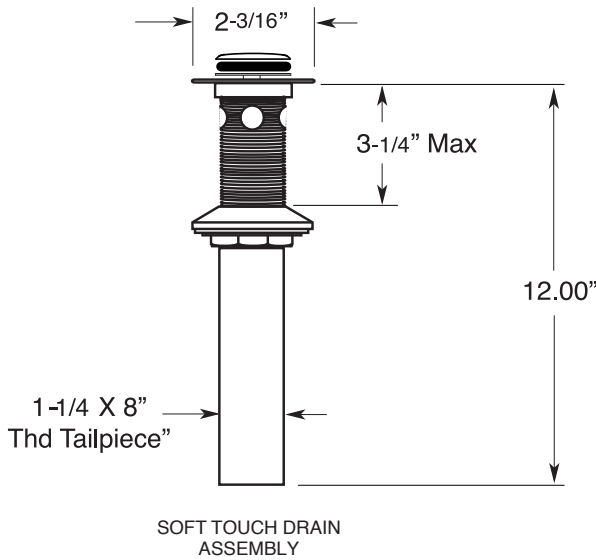

FEATURES:

- All brass construction. Flexible hoses designed to be installed on 8" to 16" centers. Includes soft touch drain assembly. P/N 18.11.052
- Lever style handles with inside screw attachment.
- 20 PT. 1/4-turn ceramic disc valve cartridge.
- 18.30.035 - COLD / 18.30.036 - HOT
- Available in all finishes. Warranty varies according to finish selection.
- Standard aerator is limited to 1.2 gpm.

3400 Series Widespread Lavatory Set with Short Spout and Carina X Handle

1.343008S

NOTE: Spout and valves install through 1-1/4" diameter holes

Note: Measurements are subject to change or cancellation. No responsibility is assumed for use of superseded or voided pages.