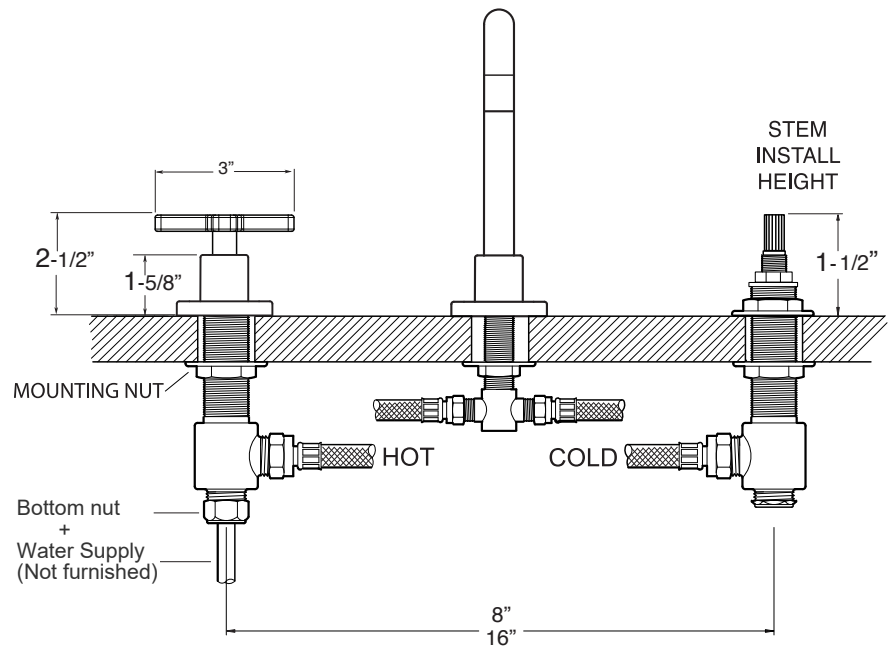

FEATURES:

- All brass construction. Flexible hoses designed to be installed on 8" to 16" centers. Includes soft touch drain assembly. P/N 18.11.052
- Lever style handles with inside screw attachment.
- 20 PT. 1/4-turn ceramic disc valve cartridge.
- 18.30.035 - COLD / 18.30.036 - HOT
- Available in all finishes. Warranty varies according to finish selection.
- Standard aerator is limited to 1.2 gpm.

3400 Series Widespread Lavatory Set with Short Spout and Carina X Handle

1.343008S

NOTE: Spout and valves install through 1-1/4" diameter holes

Note: Measurements are subject to change or cancellation. No responsibility is assumed for use of superseded or voided pages.