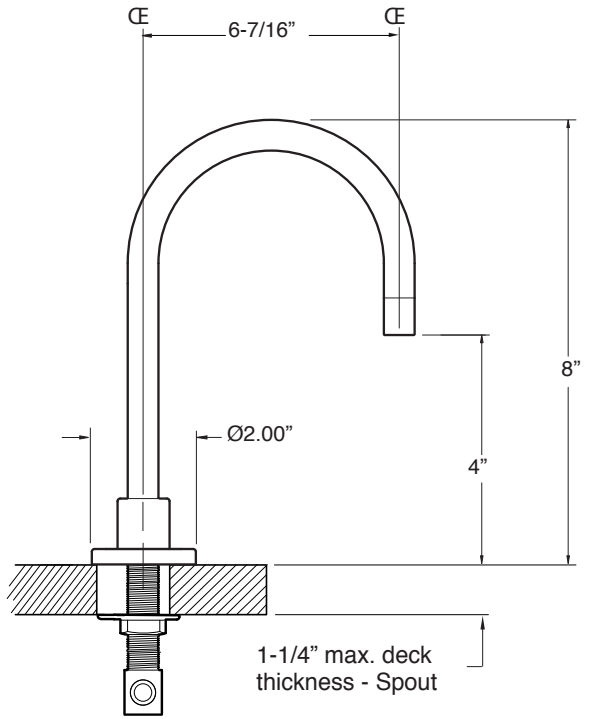

FEATURES:

- All brass construction. Flexible hoses designed to be installed on 8" to 16" centers. Includes soft touch drain assembly. P/N 18.11.052
- Lever style handles with inside screw attachment.
- 20 PT. 1/4-turn ceramic disc valve cartridge.
- 18.30.035 - COLD / 18.30.036 - HOT
- Available in all finishes. Warranty varies according to finish selection.
- Standard aerator is limited to 1.2 gpm.

3400 Series Widespread Lavatory Set with Short Spout and Carina X Handle

1.343008S

NOTE: Spout and valves install through 1-1/4" diameter holes

Note: Measurements are subject to change or cancellation. No responsibility is assumed for use of superseded or voided pages.