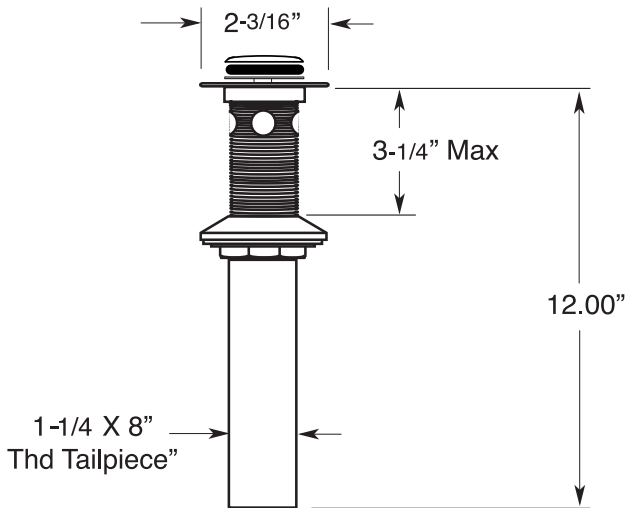

FEATURES:

- All brass construction. Flexible hoses designed to be installed on 8" to 16" centers. Includes soft touch drain assembly. P/N 18.11.052
- Lever style handles with inside screw attachment.
- 20 PT. 1/4-turn ceramic disc valve cartridge.
- 18.30.035 - COLD / 18.30.036 - HOT
- Available in all finishes. Warranty varies according to finish selection.
- Standard aerator is limited to 1.2 gpm.

**4400 Series Widespread
Lavatory Set with
Nova II Handle**

1.444808

SOFT TOUCH DRAIN
ASSEMBLY P/N
18.11.052

NOTE: Spout and valves install through 1-1/4" diameter holes

Note: Measurements are subject to change or cancellation. No responsibility is assumed for use of superseded or voided pages.