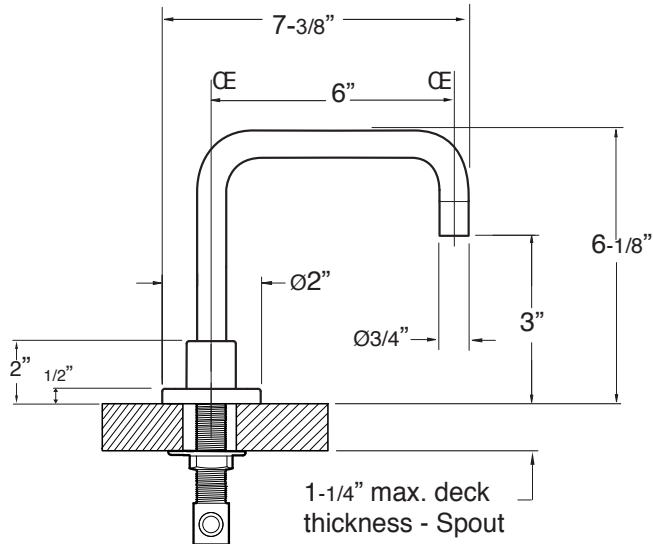

FEATURES:

- All brass construction. Flexible hoses designed to be installed on 8" to 16" centers. Includes soft touch drain assembly. P/N 18.11.052
- Lever style handles with inside screw attachment.
- 20 PT. 1/4-turn ceramic disc valve cartridge.
- 18.30.035 - COLD / 18.30.036 - HOT
- Available in all finishes. Warranty varies according to finish selection.
- Standard aerator is limited to 1.2 gpm.

**4400 Series Widespread
Lavatory Set with
Nova II Handle**

1.444808

SOFT TOUCH DRAIN
ASSEMBLY P/N
18.11.052

NOTE: Spout and valves install through 1-1/4" diameter holes

Note: Measurements are subject to change or cancellation. No responsibility is assumed for use of superseded or voided pages.