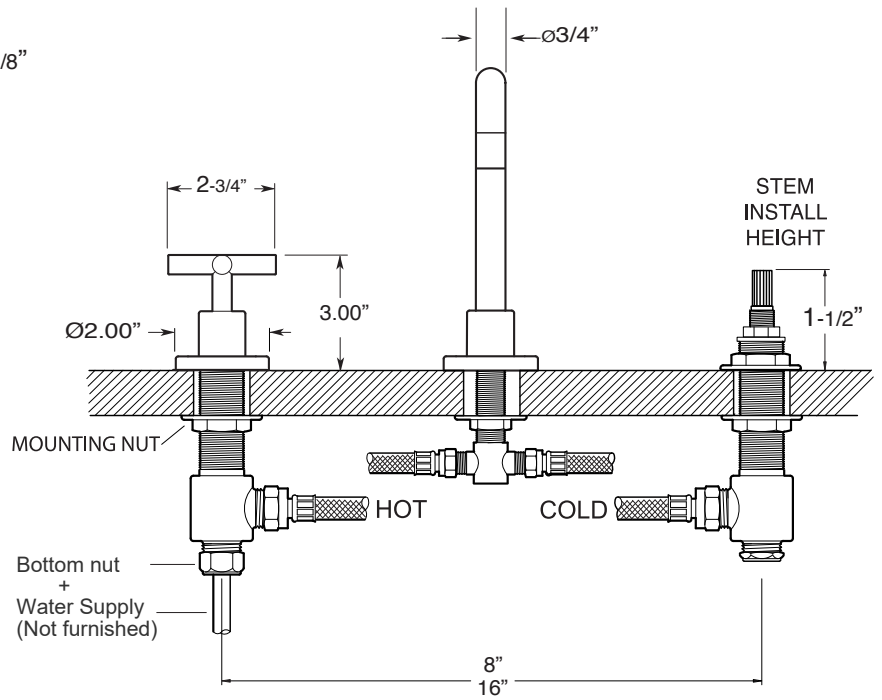

FEATURES:

- All brass construction. Flexible hoses designed to be installed on 8" to 16" centers. Includes soft touch drain assembly. P/N 18.11.052
- Lever style handles with inside screw attachment.
- 20 PT. 1/4-turn ceramic disc valve cartridge.
- 18.30.035 - COLD / 18.30.036 - HOT
- Available in all finishes. Warranty varies according to finish selection.
- Standard aerator is limited to 1.2 gpm.

**4400 Series Widespread
Lavatory Set with
Nova II Handle**

1.444808

SOFT TOUCH DRAIN
ASSEMBLY P/N
18.11.052

NOTE: Spout and valves install through 1-1/4" diameter holes

Note: Measurements are subject to change or cancellation. No responsibility is assumed for use of superseded or voided pages.