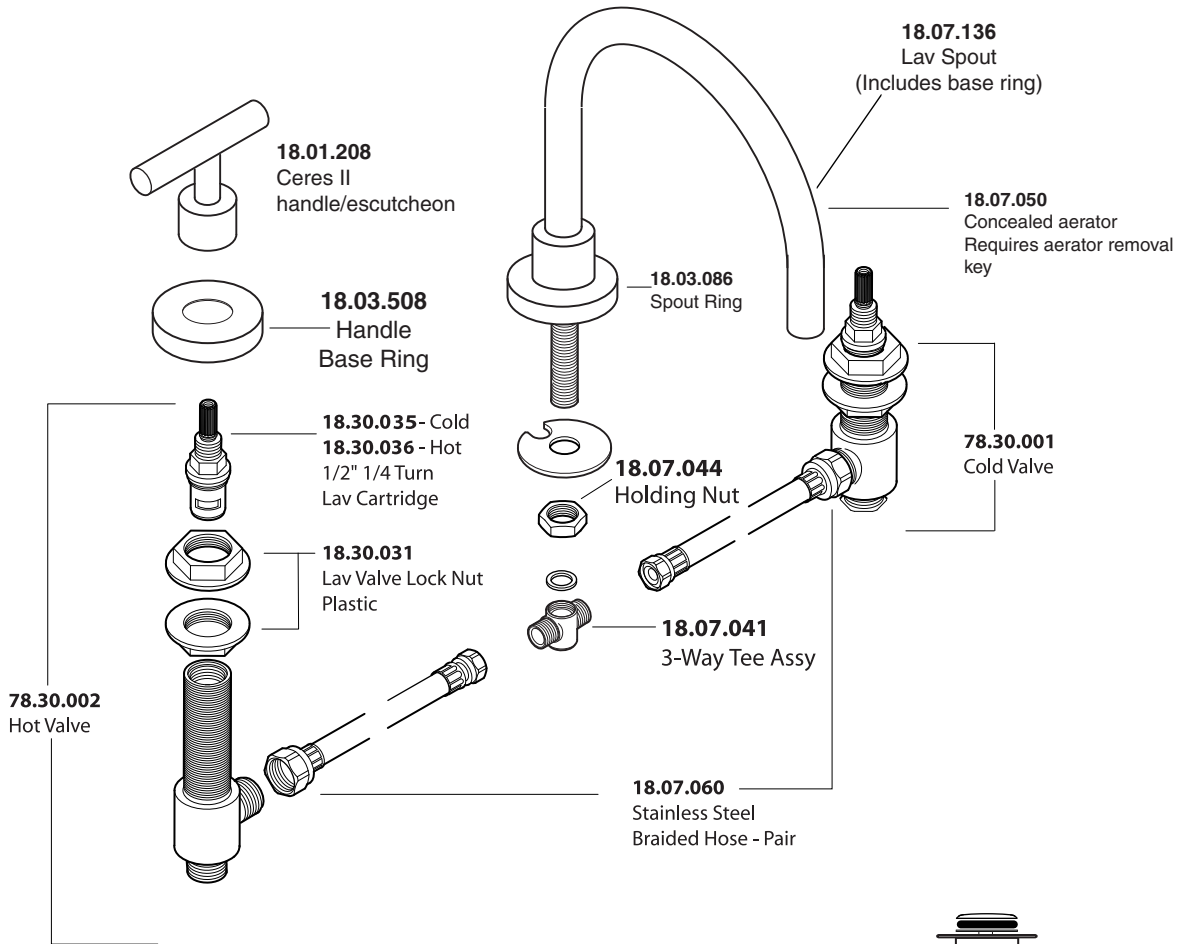

PARTS LIST

3400 Series Short Lavatory Set with Ceres II Handles

1.345008S

SOFT TOUCH
DRAIN ASSEMBLY
P/N 18.11.052