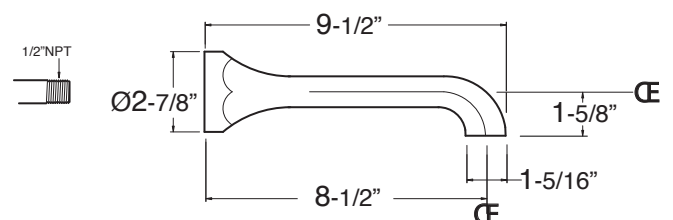

**SPECIFICATIONS**

**Series 720**

Pressure Balance Tub & Shower

1.727568

Mallorca Handle

(1.727568T - Trim Only)

**Features:**

- Forged brass construction
- Ceramic disk valve cartridge 18.30.865
- Adjustable hot limit safety stop
- Reversible cartridge
- 5.6 GPM @ 45 PSI

Cutaway View

Top View

Note: Measurements are subject to change or cancellation. No responsibility is assumed for use of superseded or voided pages.