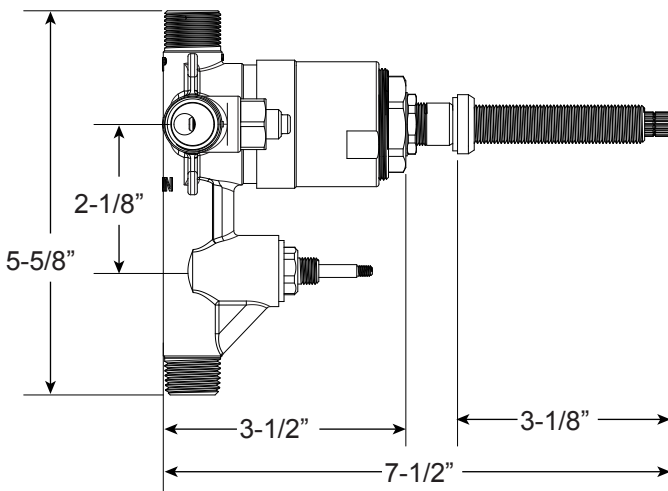

Series 720

Pressure Balance Tub and Shower Set

1.727568
(1.727568T - Trim Only)

Mallorca Handle

16 pt.

FEATURES:

- Solid brass construction
- Valve cartridge: 18.30.893
- Diverter assembly: 18.30.894
- Screwdriver stop: 18.30.895
- Adjustable hot limit safety stop
- Reversible cartridge
- 5.0 GPM @ 60 PSI
- Certified to meet or exceed the following codes and standards:
ASME A112.18.1/CSAB 125.1-2012

FRONT VIEW

Note: Stem and all-thread tube will be sent with handle trim.

SIDE VIEW

Current valve in use:
Circa 4/2014 - present
Contact Customer Service
for Older Versions

For additional information on
cartridges or extension kits,
see 'Rough Valving' section
in current catalog.

Note: Measurements are subject to change. No responsibility is assumed for use of superseded or voided pages.