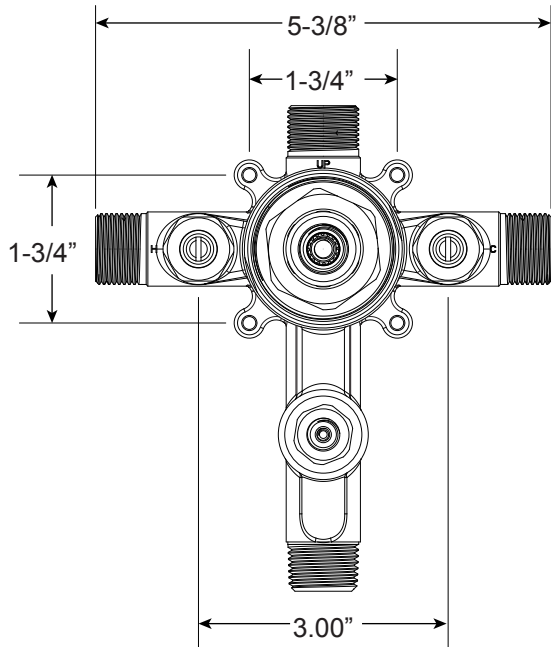

Series 720

Pressure Balance Tub and Shower Set

1.727568
(1.727568T - Trim Only)

Mallorca Handle

16 pt.

FEATURES:

- Solid brass construction
- Valve cartridge: 18.30.893
- Diverter assembly: 18.30.894
- Screwdriver stop: 18.30.895
- Adjustable hot limit safety stop
- Reversible cartridge
- 5.0 GPM @ 60 PSI
- Certified to meet or exceed the following codes and standards:
ASME A112.18.1/CSAB 125.1-2012

FRONT VIEW

Note: Stem and all-thread tube will be sent with handle trim.

SIDE VIEW

Current valve in use:
Circa 4/2014 - present
Contact Customer Service
for Older Versions

For additional information on
cartridges or extension kits,
see 'Rough Valving' section
in current catalog.

Note: Measurements are subject to change. No responsibility is assumed for use of superseded or voided pages.