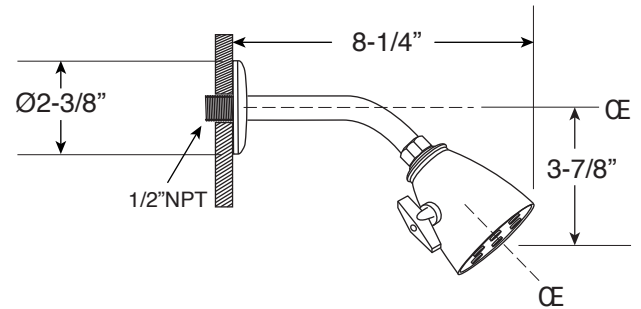

Series 720

Pressure Balance Tub and Shower Set

1.727568
(1.727568T - Trim Only)

Mallorca Handle

16 pt.

FEATURES:

- Solid brass construction
- Valve cartridge: 18.30.893
- Diverter assembly: 18.30.894
- Screwdriver stop: 18.30.895
- Adjustable hot limit safety stop
- Reversible cartridge
- 5.0 GPM @ 60 PSI
- Certified to meet or exceed the following codes and standards:
ASME A112.18.1/CSAB 125.1-2012

FRONT VIEW

Note: Stem and all-thread tube will be sent with handle trim.

SIDE VIEW

Current valve in use:
Circa 4/2014 - present
Contact Customer Service
for Older Versions

For additional information on
cartridges or extension kits,
see 'Rough Valving' section
in current catalog.

Note: Measurements are subject to change. No responsibility is assumed for use of superseded or voided pages.