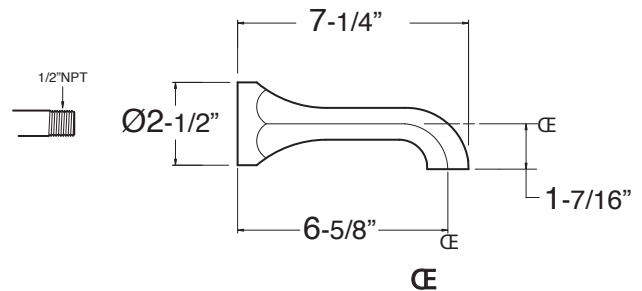

**SPECIFICATIONS**

**Series 720**

Pressure Balance Tub & Shower

1.727568

Mallorca Handle

(1.727568T - Trim Only)

**Features:**

- Forged brass construction
- Ceramic disk valve cartridge 18.30.865
- Adjustable hot limit safety stop
- Reversible cartridge
- 5.6 GPM @ 45 PSI

Cutaway View

Top View

Note: Measurements are subject to change or cancellation. No responsibility is assumed for use of superseded or voided pages.