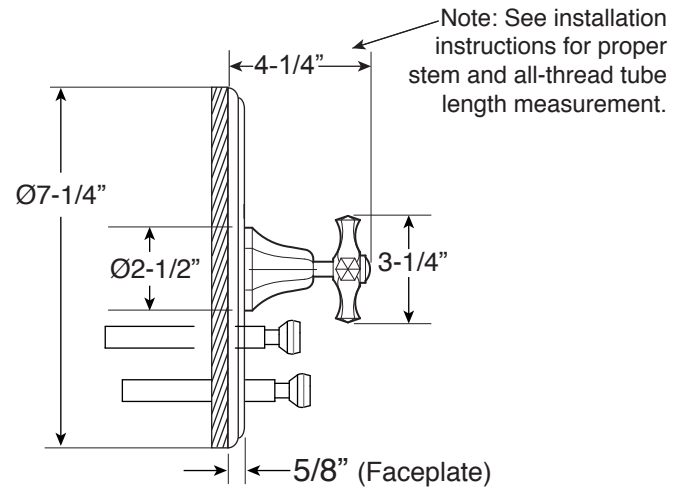

Series 720

Pressure Balance Tub and Shower Set

1.727568
(1.727568T - Trim Only)

Mallorca Handle

16 pt.

FEATURES:

- Solid brass construction
- Valve cartridge: 18.30.893
- Diverter assembly: 18.30.894
- Screwdriver stop: 18.30.895
- Adjustable hot limit safety stop
- Reversible cartridge
- 5.0 GPM @ 60 PSI
- Certified to meet or exceed the following codes and standards:
ASME A112.18.1/CSAB 125.1-2012

FRONT VIEW

Note: Stem and all-thread tube will be sent with handle trim.

SIDE VIEW

Current valve in use:
Circa 4/2014 - present
Contact Customer Service
for Older Versions

For additional information on
cartridges or extension kits,
see 'Rough Valving' section
in current catalog.

Note: Measurements are subject to change. No responsibility is assumed for use of superseded or voided pages.