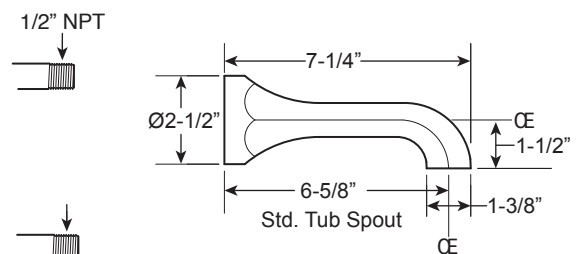

Series 720

Pressure Balance Tub and Shower Set

1.727568
(1.727568T - Trim Only)

Mallorca Handle

16 pt.

FEATURES:

- Solid brass construction
- Valve cartridge: 18.30.893
- Diverter assembly: 18.30.894
- Screwdriver stop: 18.30.895
- Adjustable hot limit safety stop
- Reversible cartridge
- 5.0 GPM @ 60 PSI
- Certified to meet or exceed the following codes and standards:
ASME A112.18.1/CSAB 125.1-2012

FRONT VIEW

Note: Stem and all-thread tube will be sent with handle trim.

SIDE VIEW

Current valve in use:
Circa 4/2014 - present
Contact Customer Service
for Older Versions

For additional information on
cartridges or extension kits,
see 'Rough Valving' section
in current catalog.

Note: Measurements are subject to change. No responsibility is assumed for use of superseded or voided pages.