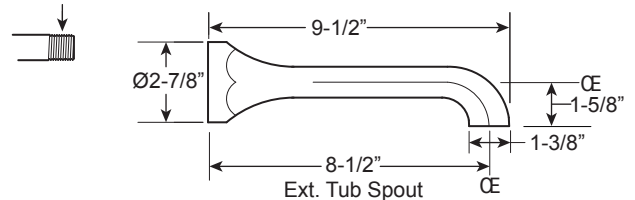

Series 720

Pressure Balance Tub and Shower Set

1.727568
(1.727568T - Trim Only)

Mallorca Handle

16 pt.

FEATURES:

- Solid brass construction
- Valve cartridge: 18.30.893
- Diverter assembly: 18.30.894
- Screwdriver stop: 18.30.895
- Adjustable hot limit safety stop
- Reversible cartridge
- 5.0 GPM @ 60 PSI
- Certified to meet or exceed the following codes and standards:
ASME A112.18.1/CSAB 125.1-2012

FRONT VIEW

Note: Stem and all-thread tube will be sent with handle trim.

SIDE VIEW

Current valve in use:
Circa 4/2014 - present
Contact Customer Service
for Older Versions

For additional information on
cartridges or extension kits,
see 'Rough Valving' section
in current catalog.

Note: Measurements are subject to change. No responsibility is assumed for use of superseded or voided pages.