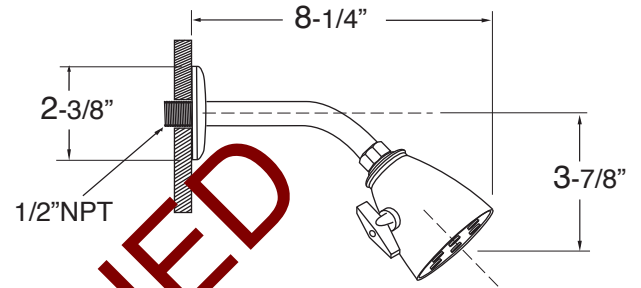

**SPECIFICATIONS**

**Series 720**

Pressure Balance Tub & Shower

1.727568

Mallorca Handle

(1.727568T - Trim Only)

**Features:**

- Forged brass construction
- Ceramic disk valve cartridge 18.30.865
- Adjustable hot limit safety stop
- Reversible cartridge
- 5.6 GPM @ 45 PSI

Cutaway View

Top View

Note: Measurements are subject to change or cancellation. No responsibility is assumed for use of superseded or voided pages.