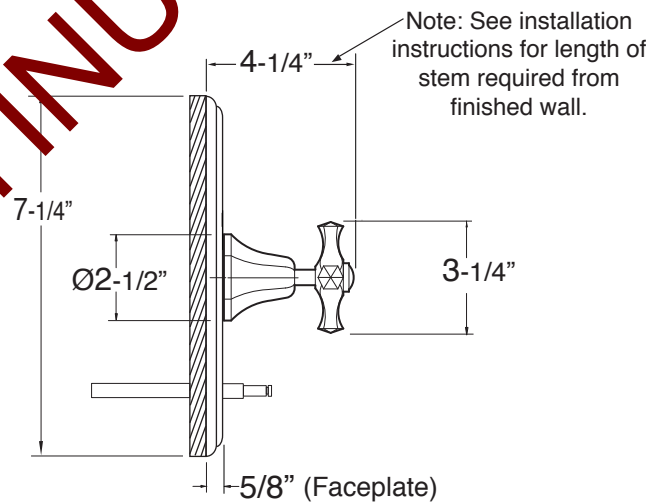

**SPECIFICATIONS**

**Series 720**

Pressure Balance Tub & Shower

1.727568

Mallorca Handle

(1.727568T - Trim Only)

**Features:**

- Forged brass construction
- Ceramic disk valve cartridge 18.30.865
- Adjustable hot limit safety stop
- Reversible cartridge
- 5.6 GPM @ 45 PSI

Cutaway View

Top View

Note: Measurements are subject to change or cancellation. No responsibility is assumed for use of superseded or voided pages.