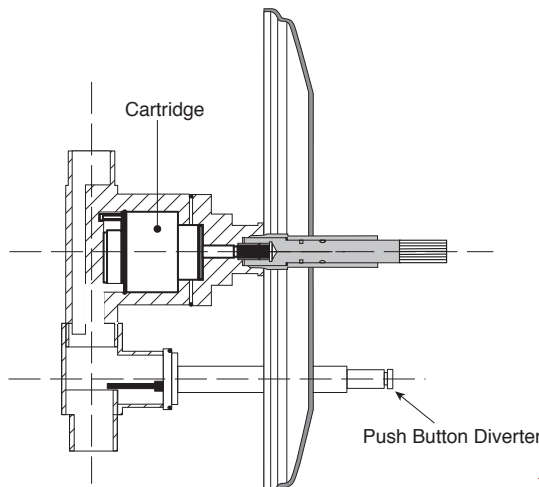

**SPECIFICATIONS**

**Series 720**

Pressure Balance Tub & Shower

1.727568

Mallorca Handle

(1.727568T - Trim Only)

**Features:**

- Forged brass construction
- Ceramic disk valve cartridge 18.30.865
- Adjustable hot limit safety stop
- Reversible cartridge
- 5.6 GPM @ 45 PSI

Cutaway View

Top View

Note: Measurements are subject to change or cancellation. No responsibility is assumed for use of superseded or voided pages.