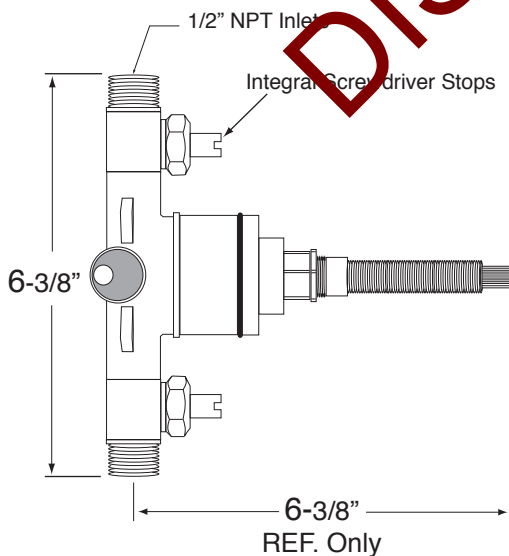

**SPECIFICATIONS**

**Series 720**

Pressure Balance Tub & Shower

1.727568

Mallorca Handle

(1.727568T - Trim Only)

**Features:**

- Forged brass construction
- Ceramic disk valve cartridge 18.30.865
- Adjustable hot limit safety stop
- Reversible cartridge
- 5.6 GPM @ 45 PSI

Cutaway View

Top View

Note: Measurements are subject to change or cancellation. No responsibility is assumed for use of superseded or voided pages.