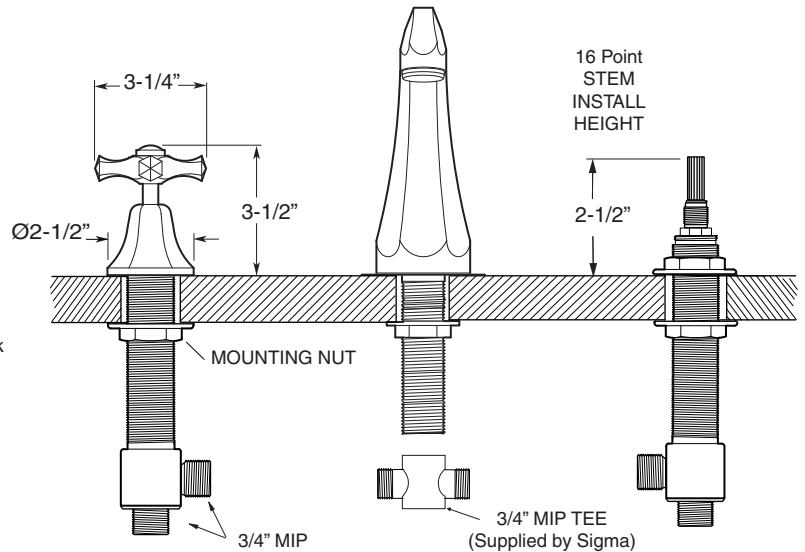

FEATURES:

- All brass construction.
- 3/4" valve bodies with 16 PT. 1/4-turn ceramic disc cartridge.
 - 18.30.017 Cold, 18.30.018 Hot
- Available in all finishes. Warranty varies according to finish.

720 Series 3-Hole Roman Tub Set with Mallorca Handle

1.727577

1.727577T - Trim Only

18.30.006 - Rough Kit

NOTE: Spout and valves install through 1-1/4" diameter holes.
Plumber to provide 3/4" supply lines to valves