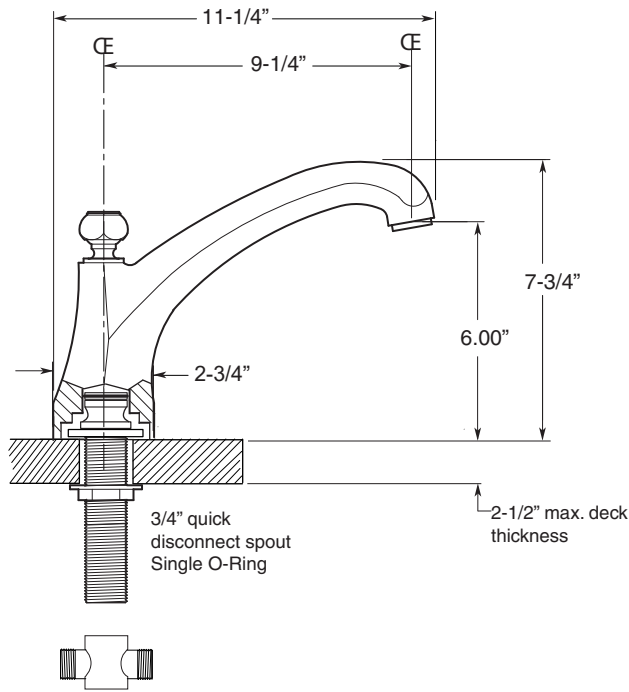

FEATURES:

- All brass construction.
- 3/4" valve bodies with 16 PT. 1/4-turn ceramic disc cartridge.
 - 18.30.017 Cold, 18.30.018 Hot
- Available in all finishes. Warranty varies according to finish.

720 Series 3-Hole Roman Tub Set with Mallorca Handle

1.727577

1.727577T - Trim Only

18.30.006 - Rough Kit

NOTE: Spout and valves install through 1-1/4" diameter holes.
Plumber to provide 3/4" supply lines to valves