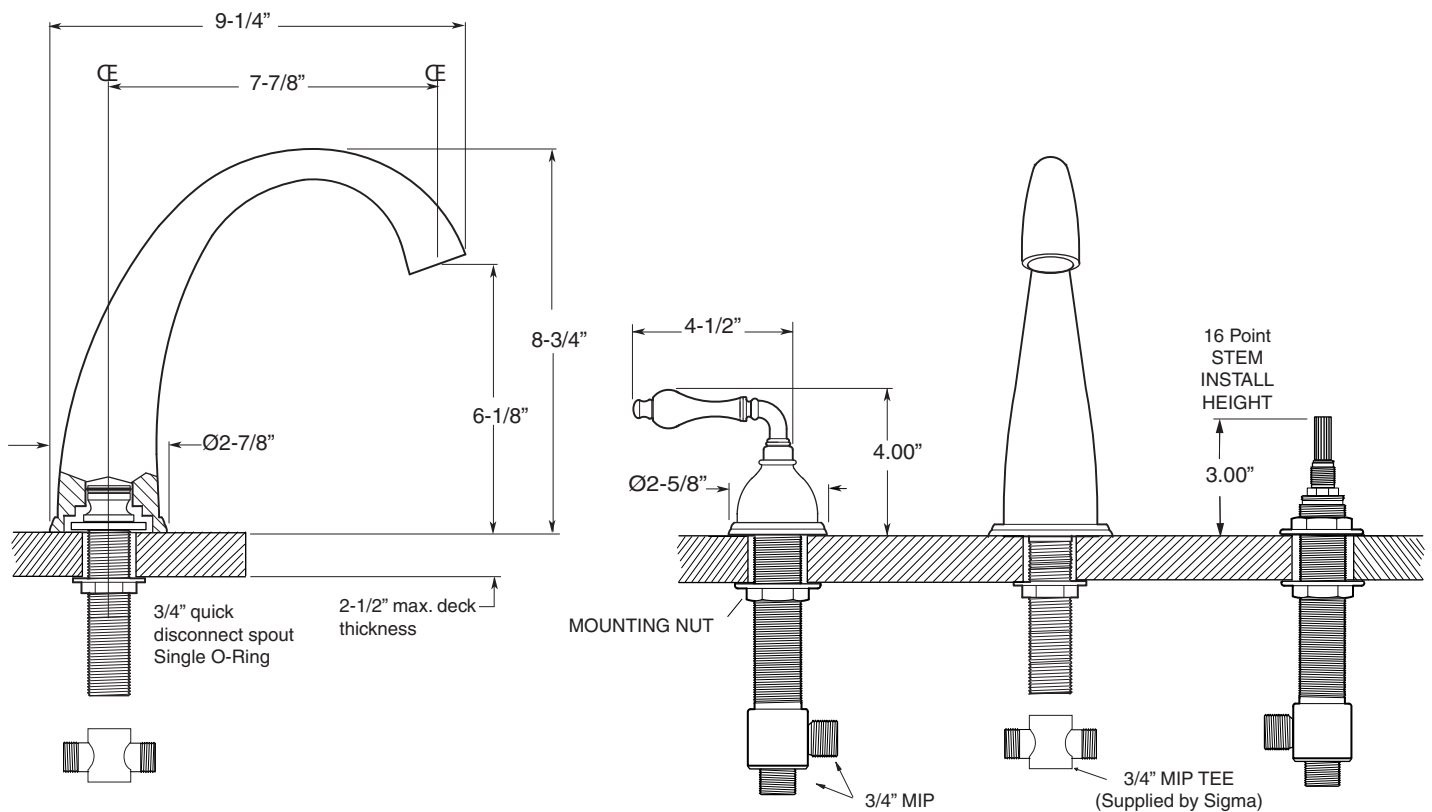

FEATURES:

- All brass construction.
- 3/4" valve bodies with 16 PT. 1/4-turn ceramic disc cartridge.
  - 18.30.017 Cold, 18.30.018 Hot
- Available in all finishes. Warranty varies according to finish.

## 800 Series 3-Hole Roman Tub Set with Houston Handle

**1.808177**

1.808177T - Trim Only

18.30.006 - Rough Kit

NOTE: Spout and valves install through 1-1/4" diameter holes.  
Plumber to provide 3/4" supply lines to valves