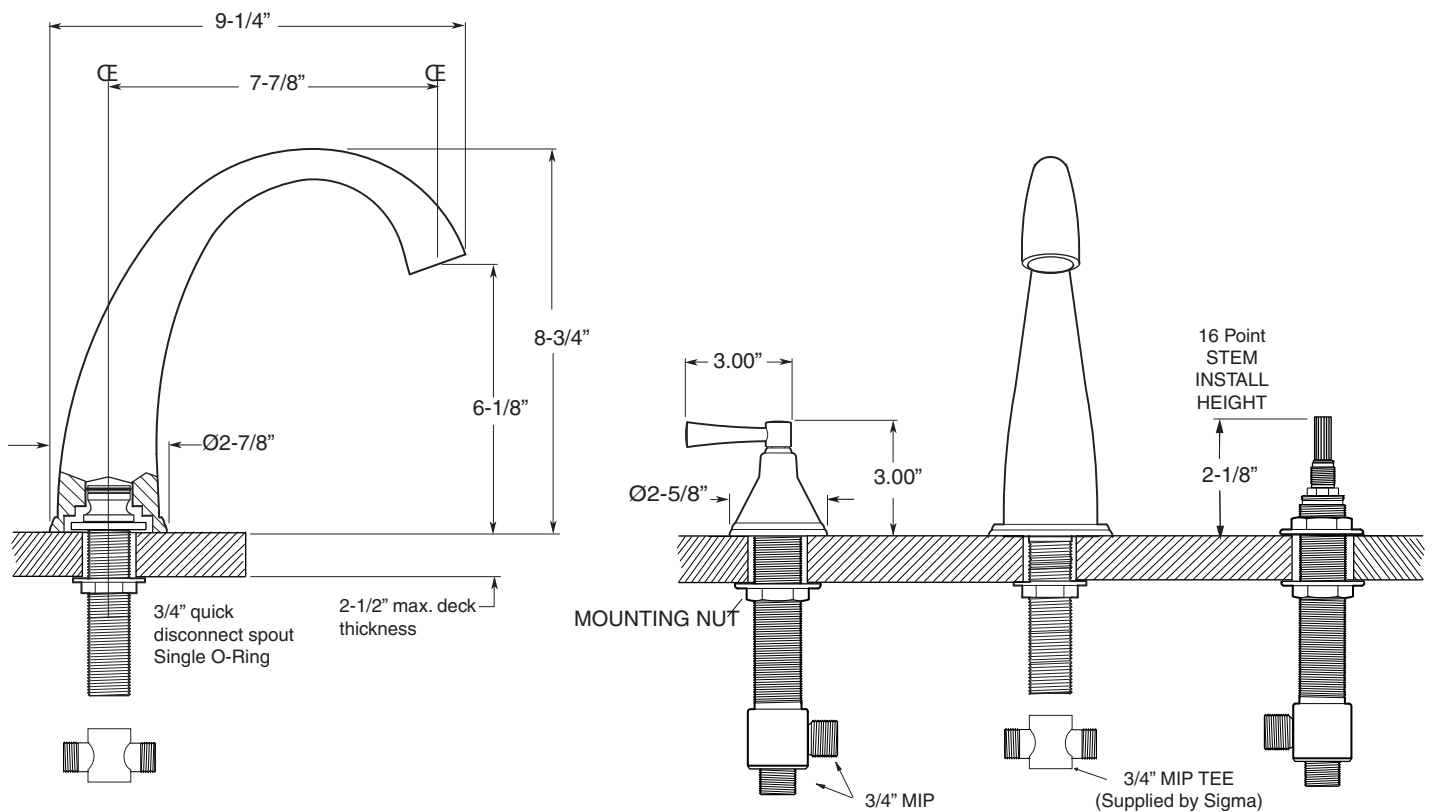

800 Series 3-Hole Roman Tub Set with Chicago Handle

FEATURES:

- All brass construction.
- 3/4" valve bodies with 16 PT. 1/4-turn ceramic disc cartridge.
 - 18.30.017 Cold, 18.30.018 Hot
- Available in all finishes. Warranty varies according to finish.

1.808577

1.808577T - Trim Only

18.30.006 - Rough Kit

NOTE: Spout and valves install through 1-1/4" diameter holes.
Plumber to provide 3/4" supply lines to valves