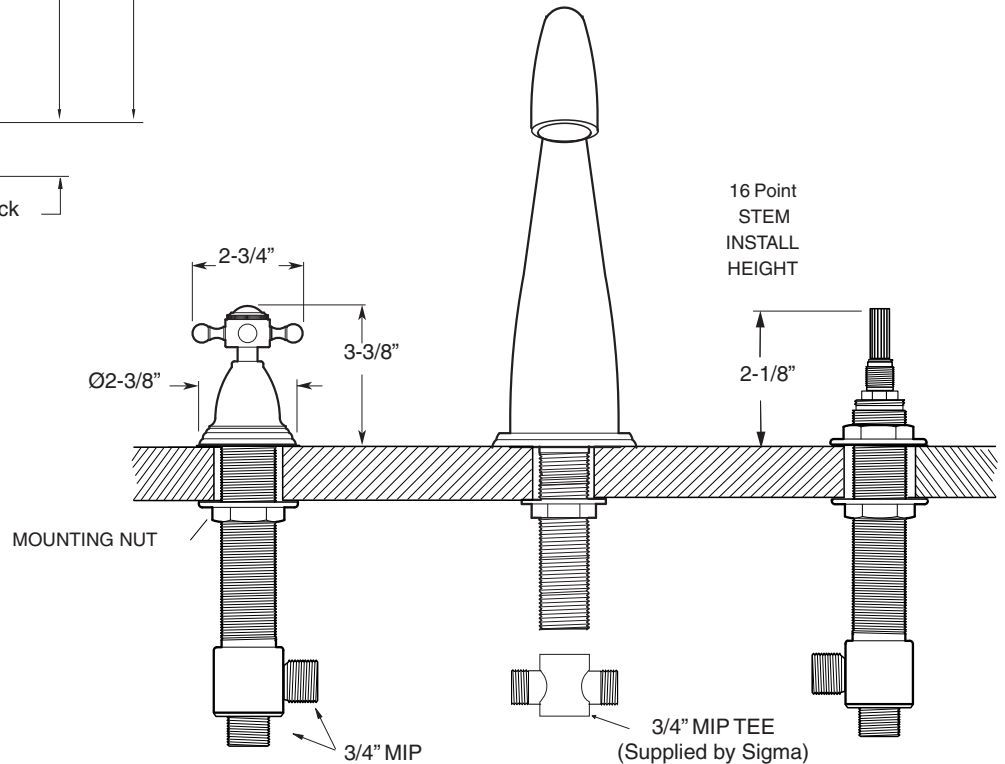

200 Series 3-Hole Roman Tub Set with Alexandria Handle

FEATURES:

- All brass construction.
- 3/4" valve bodies with 16 PT. 1/4-turn ceramic disc cartridge.
 - 18.30.017 Cold, 18.30.018 Hot
- Available in all finishes. Warranty varies according to finish.

1.201477

1.201477T - Trim Only

18.30.006 - Rough Kit

NOTE: Spout and valves install through 1-1/4" diameter holes.
Plumber to provide 3/4" supply lines to valves