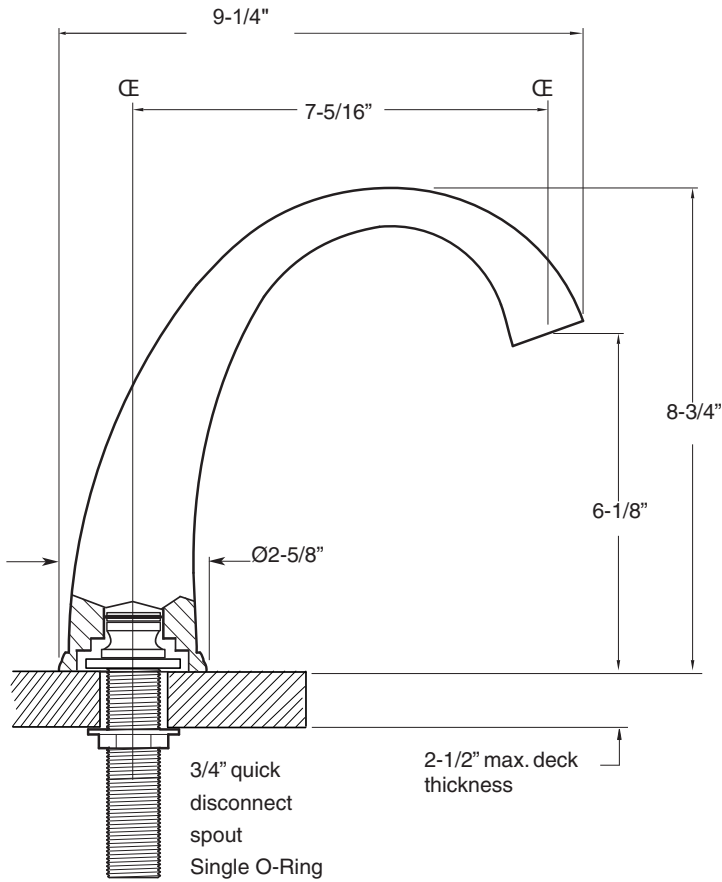

200 Series 3-Hole Roman Tub Set with Alexandria Handle

FEATURES:

- All brass construction.
- 3/4" valve bodies with 16 PT. 1/4-turn ceramic disc cartridge.
 - 18.30.017 Cold, 18.30.018 Hot
- Available in all finishes. Warranty varies according to finish.

1.201477

1.201477T - Trim Only

18.30.006 - Rough Kit

NOTE: Spout and valves install through 1-1/4" diameter holes.
Plumber to provide 3/4" supply lines to valves