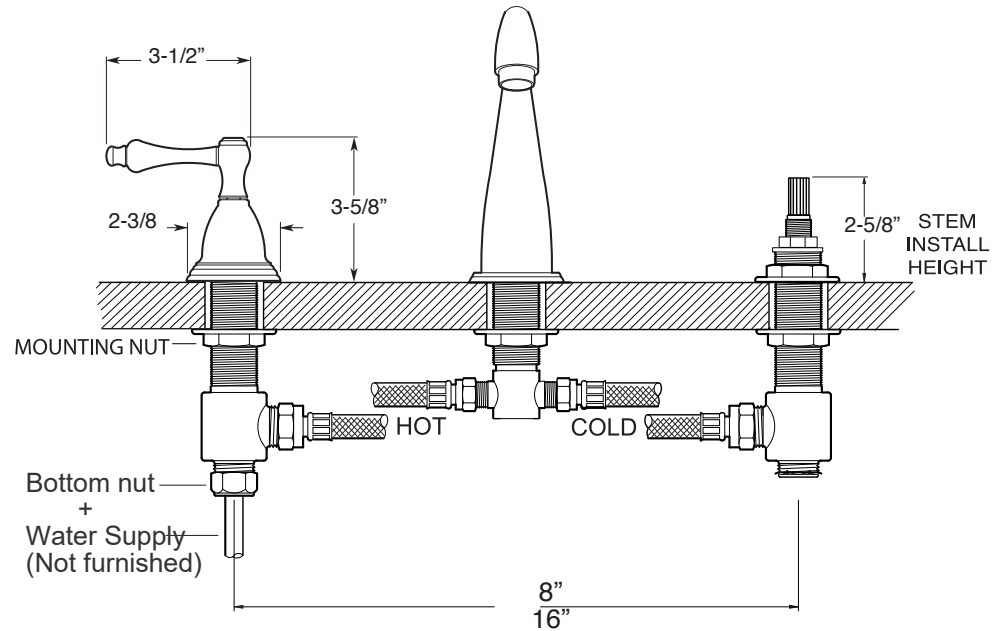

FEATURES:

- All brass construction. Flexible hoses designed to be installed on 8" to 16" centers.
- Includes soft touch style drain assembly.
- Lever style handles with set screw attachment.
- 1/4- turn ceramic disc valve cartridge.
 - 18.30.029 - COLD / 18.30.030 - HOT
- Available in all finishes. Warranty varies according to finish selection.
- Standard aerator is limited to 1.2 gpm.

200 Series Widespread Lavatory Set with Montreal Handles

1.201708

NOTE: Spout and valves install through 1-1/4" diameter holes

Note: Measurements are subject to change or cancellation. No responsibility is assumed for use of superseded or voided pages.