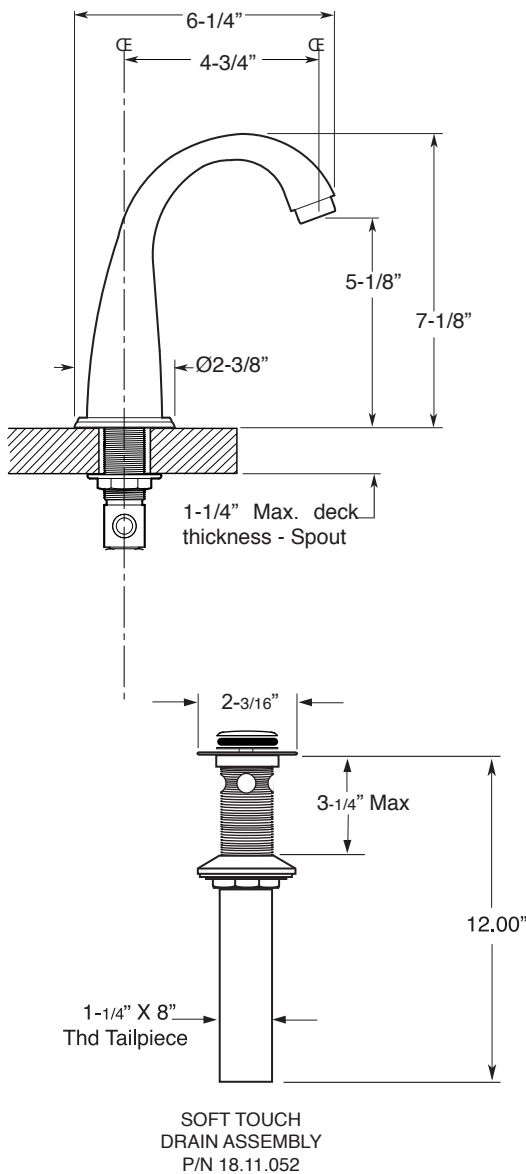

FEATURES:

- All brass construction. Flexible hoses designed to be installed on 8" to 16" centers.
- Includes soft touch style drain assembly.
- Lever style handles with set screw attachment.
- 1/4- turn ceramic disc valve cartridge.
 - 18.30.029 - COLD / 18.30.030 - HOT
- Available in all finishes. Warranty varies according to finish selection.
- Standard aerator is limited to 1.2 gpm.

200 Series Widespread Lavatory Set with Montreal Handles

1.201708

NOTE: Spout and valves install through 1-1/4" diameter holes

Note: Measurements are subject to change or cancellation. No responsibility is assumed for use of superseded or voided pages.