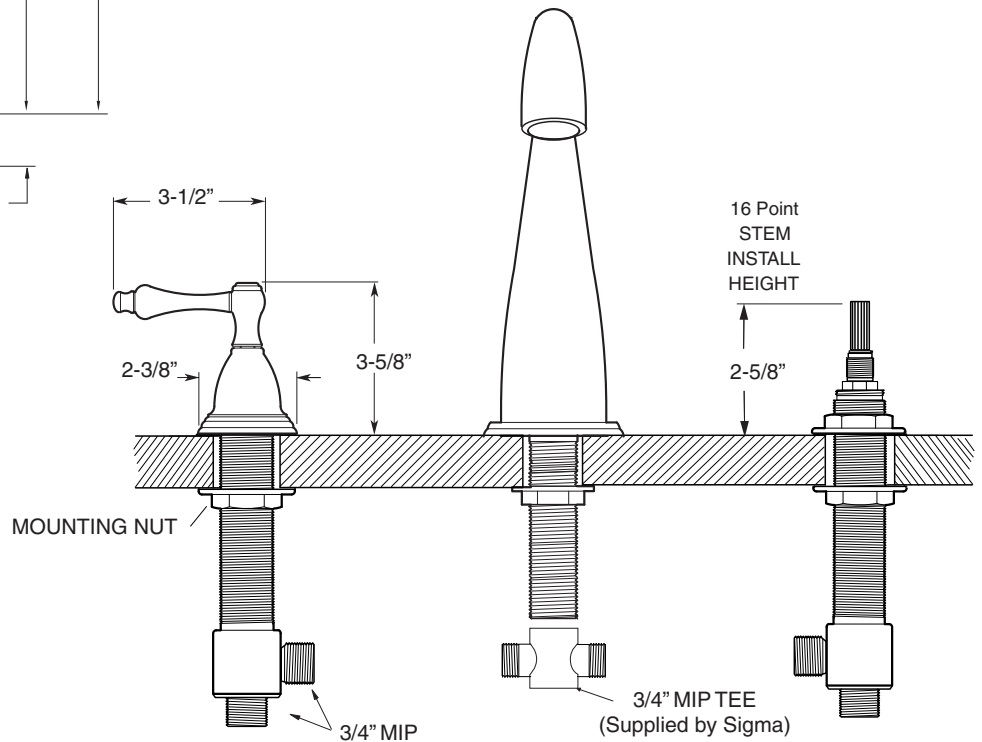

FEATURES:

- All brass construction.
- 3/4" valve bodies with 16 PT. 1/4-turn ceramic disc cartridge.
 - 18.30.017 Cold, 18.30.018 Hot
- Available in all finishes. Warranty varies according to finish.

200 Series 3-Hole Roman Tub Set with Montreal Handle

1.201777

1.201777T - Trim Only

18.30.006 - Rough Kit

NOTE: Spout and valves install through 1-1/4" diameter holes.
Plumber to provide 3/4" supply lines to valves