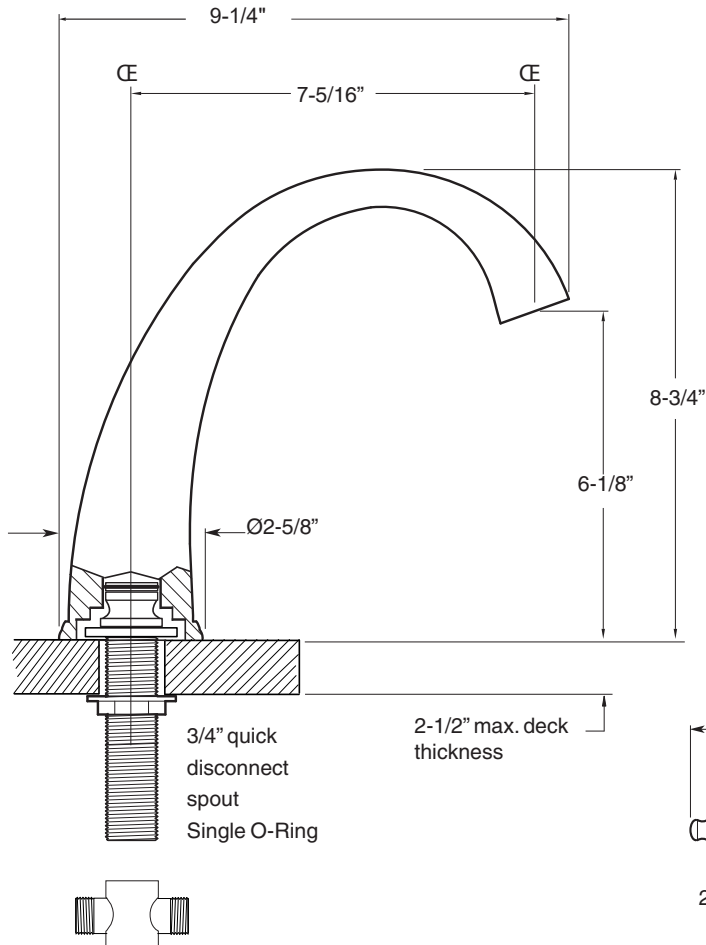

FEATURES:

- All brass construction.
- 3/4" valve bodies with 16 PT. 1/4-turn ceramic disc cartridge.
 - 18.30.017 Cold, 18.30.018 Hot
- Available in all finishes. Warranty varies according to finish.

200 Series 3-Hole Roman Tub Set with Montreal Handle

1.201777

1.201777T - Trim Only

18.30.006 - Rough Kit

NOTE: Spout and valves install through 1-1/4" diameter holes.
Plumber to provide 3/4" supply lines to valves