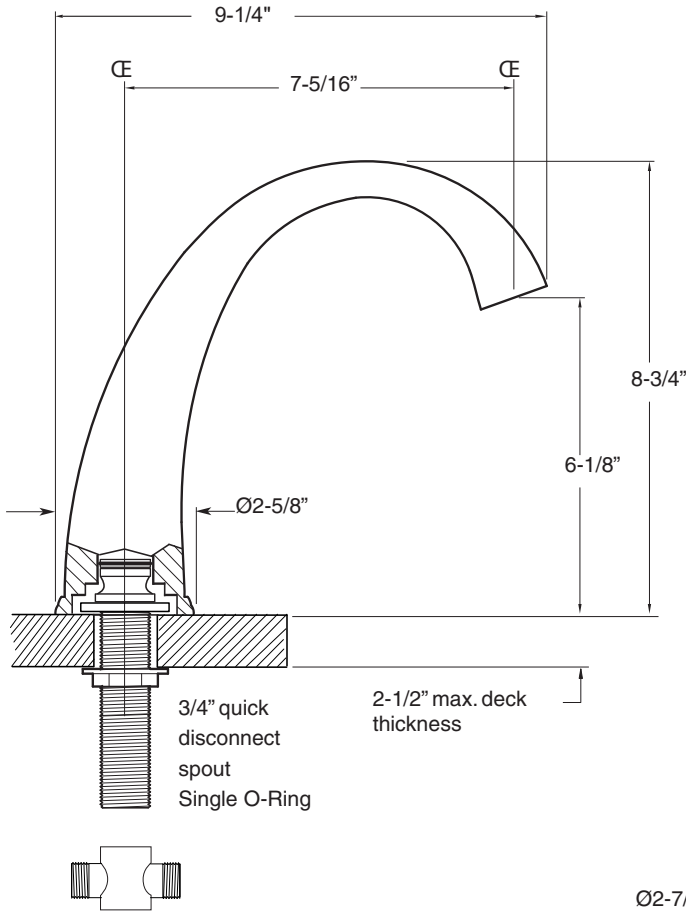

## 200 Series 3-Hole Roman Tub Set with Toronto Handle

### FEATURES:

- All brass construction.
- 3/4" valve bodies with 16 PT. 1/4-turn ceramic disc cartridge.
  - 18.30.017 Cold, 18.30.018 Hot
- Available in all finishes. Warranty varies according to finish.

**1.202077**

1.202077T - Trim Only

18.30.006 - Rough Kit

NOTE: Spout and valves install through 1-1/4" diameter holes.  
Plumber to provide 3/4" supply lines to valves