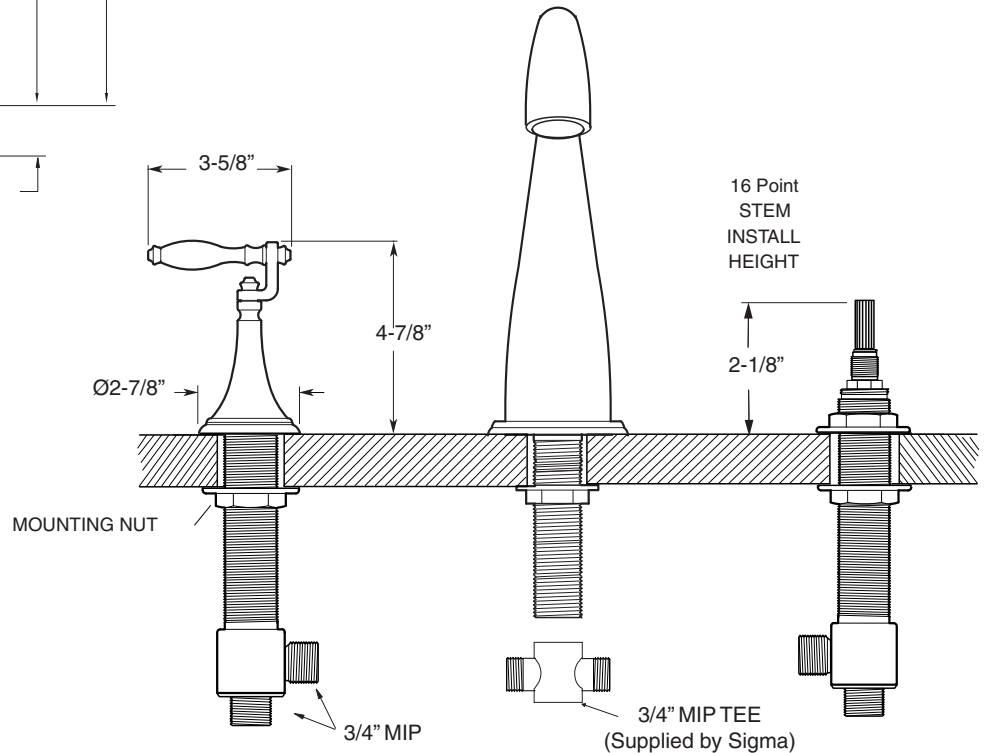

## 200 Series 3-Hole Roman Tub Set with Toronto Handle

### FEATURES:

- All brass construction.
- 3/4" valve bodies with 16 PT. 1/4-turn ceramic disc cartridge.
  - 18.30.017 Cold, 18.30.018 Hot
- Available in all finishes. Warranty varies according to finish.

**1.202077**

1.202077T - Trim Only

18.30.006 - Rough Kit

NOTE: Spout and valves install through 1-1/4" diameter holes.  
Plumber to provide 3/4" supply lines to valves