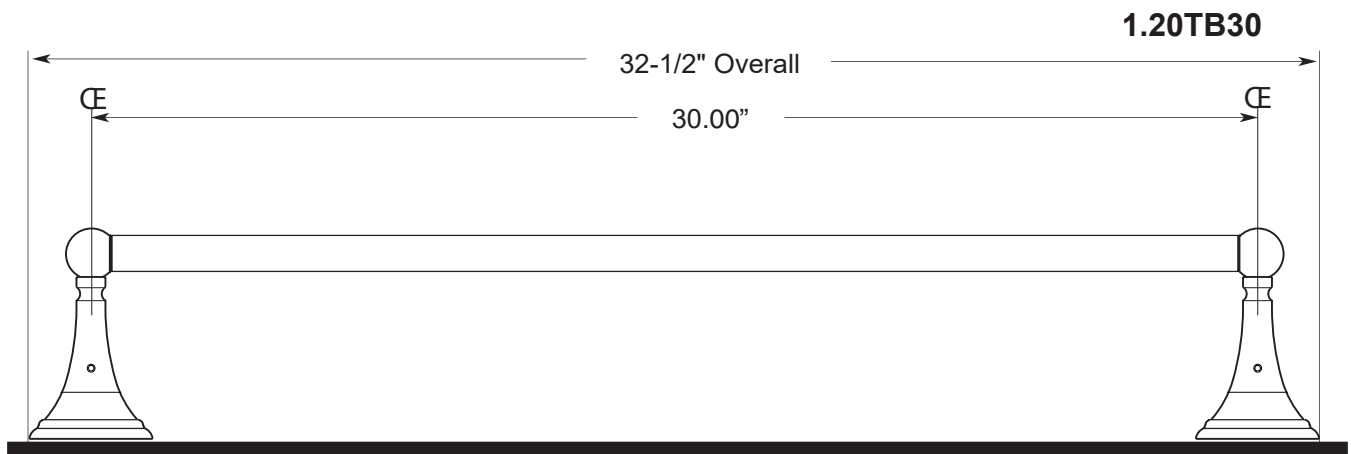

Accessories

Series 20 Towel Bars

FEATURES:

- All brass construction.
- Available in all Sigma finishes. Warranty varies according to finish selection.
- Mounting brackets and screws are supplied.

Note: Measurements are subject to change or cancellation. No responsibility is assumed for use of superseded or voided pages.