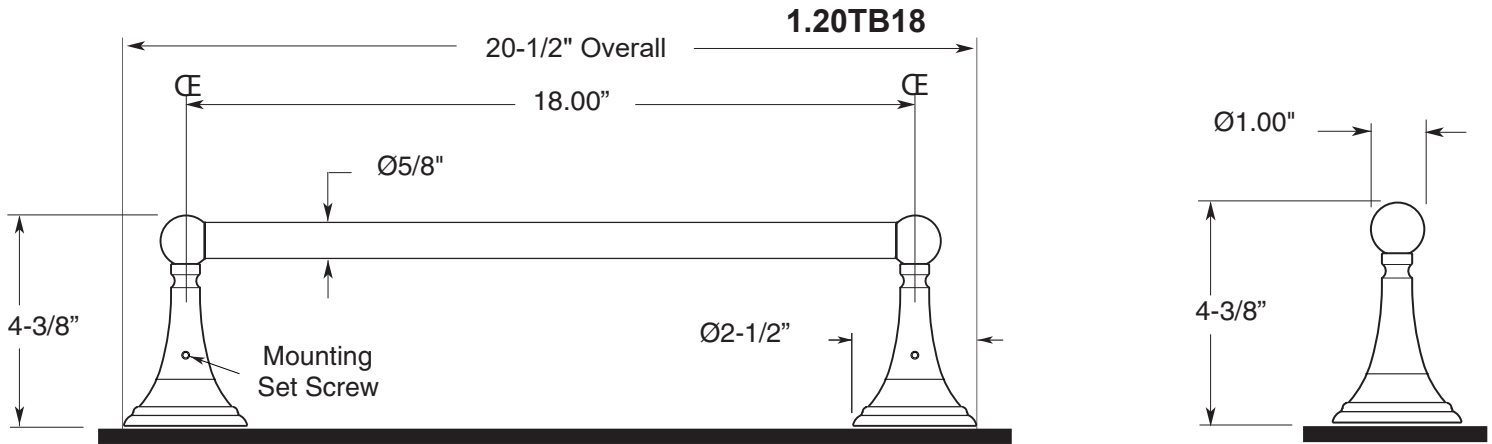

Accessories

Series 20 Towel Bars

FEATURES:

- All brass construction.
- Available in all Sigma finishes. Warranty varies according to finish selection.
- Mounting brackets and screws are supplied.

Note: Measurements are subject to change or cancellation. No responsibility is assumed for use of superseded or voided pages.