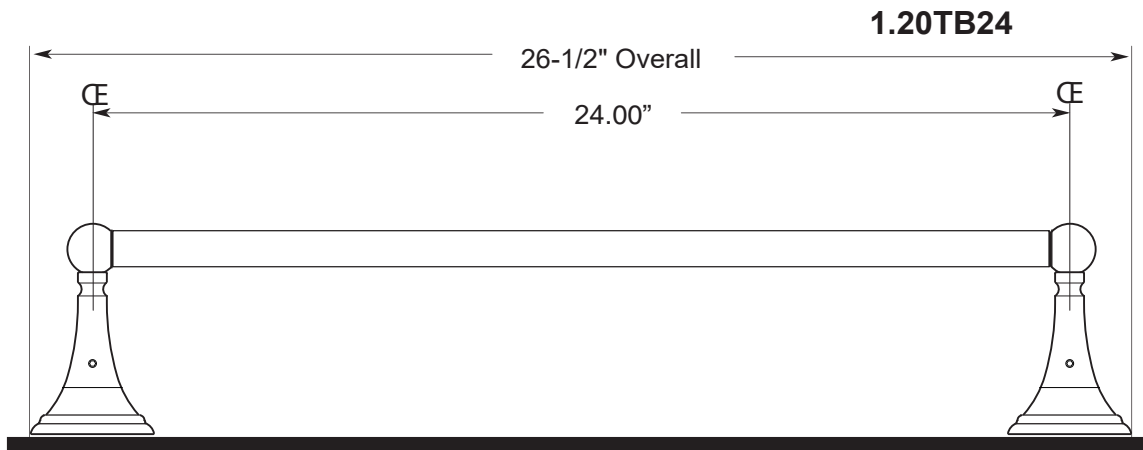

Accessories

Series 20 Towel Bars

FEATURES:

- All brass construction.
- Available in all Sigma finishes. Warranty varies according to finish selection.
- Mounting brackets and screws are supplied.

Note: Measurements are subject to change or cancellation. No responsibility is assumed for use of superseded or voided pages.