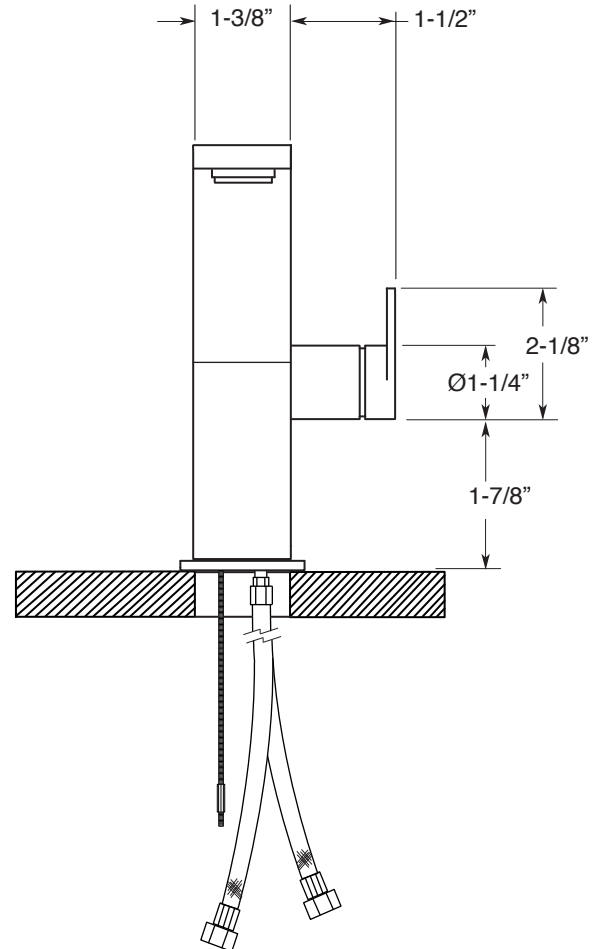

FEATURES:

- All brass construction.
- Includes soft touch drain with overflow: P/N 18.11.052
- Concealed aerator: requires special supplied key
- Replacement cartridge P/N 18.30.229
- Available in all finishes. Warranty varies according to finish selection.
- Standard aerator is limited to 1.2 gpm.

2300 Series Single-Hole Lavatory Set

1.230018

Note: Measurements are subject to change or cancellation. No responsibility is assumed for use of superseded or voided pages.