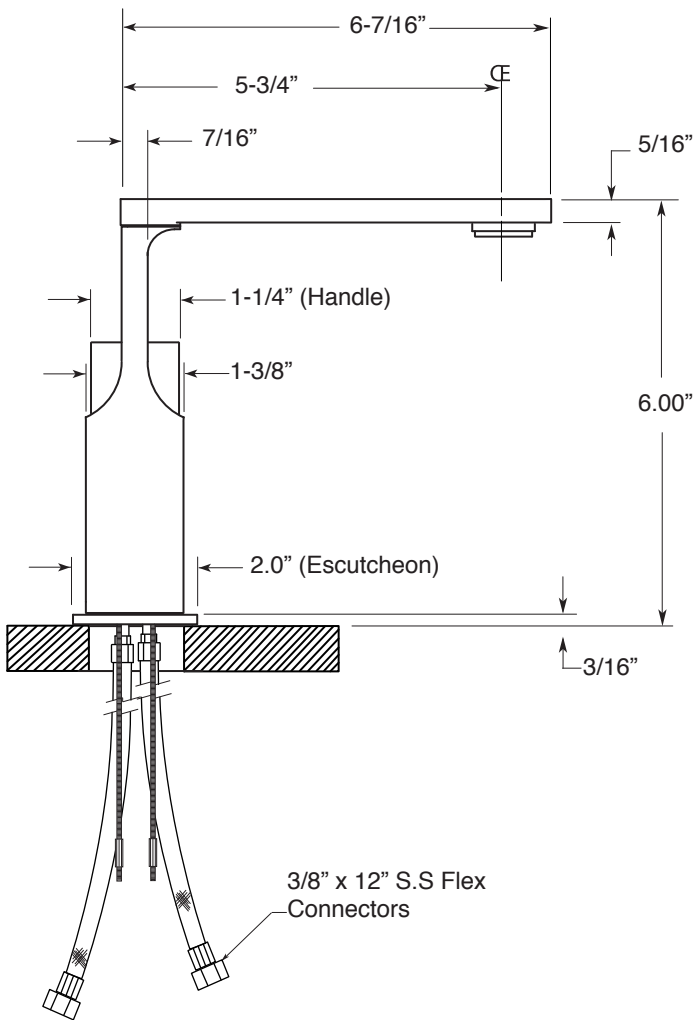

FEATURES:

- All brass construction.
- Includes soft touch drain with overflow: P/N 18.11.052
- Concealed aerator: requires special supplied key
- Replacement cartridge P/N 18.30.229
- Available in all finishes. Warranty varies according to finish selection.
- Standard aerator is limited to 1.2 gpm.

2300 Series Single-Hole Lavatory Set

1.230018

Note: Measurements are subject to change or cancellation. No responsibility is assumed for use of superseded or voided pages.