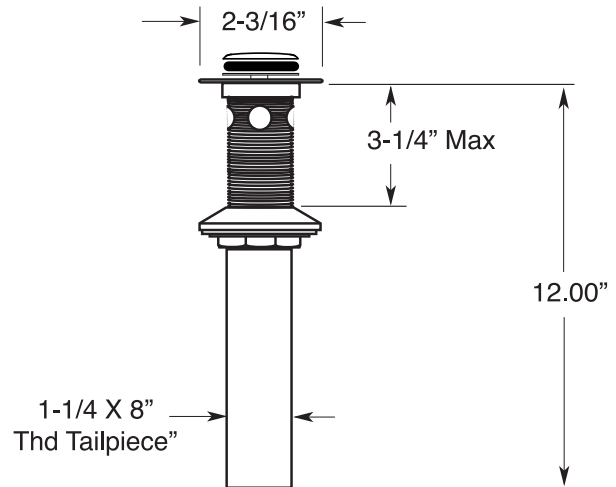

FEATURES:

- All brass construction.
- Includes soft touch drain with overflow: P/N 18.11.052
- Concealed aerator: requires special supplied key
- Replacement cartridge P/N 18.30.229
- Available in all finishes. Warranty varies according to finish selection.
- Standard aerator is limited to 1.2 gpm.

2300 Series Single-Hole Lavatory Set

1.230018

Note: Measurements are subject to change or cancellation. No responsibility is assumed for use of superseded or voided pages.