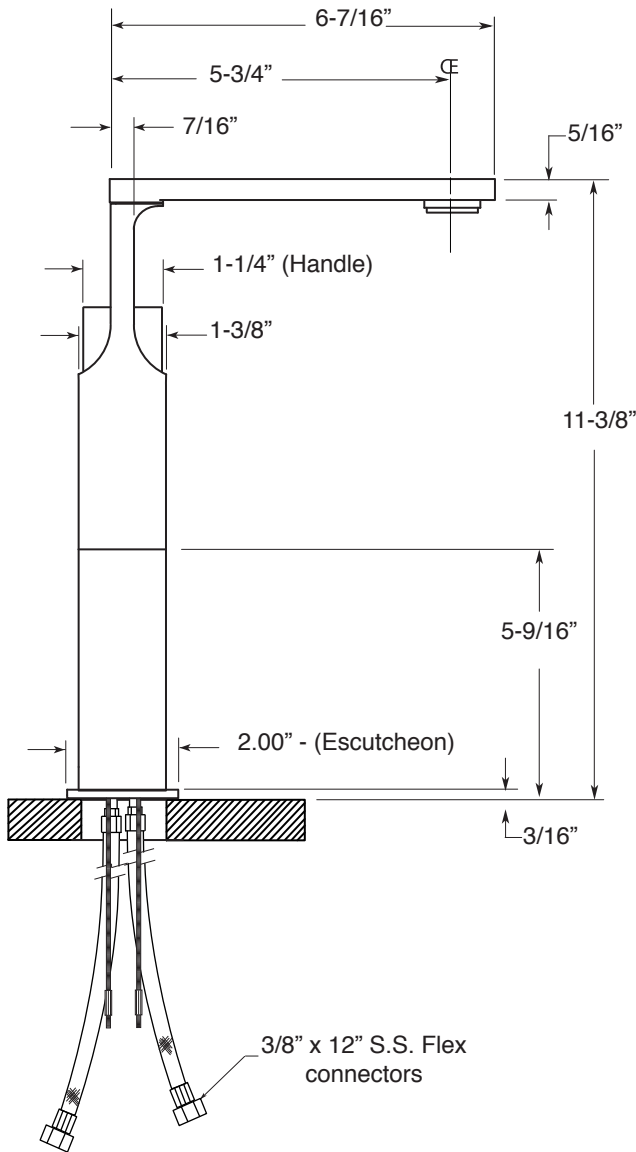

FEATURES:

- All brass construction.
- Includes grid drain without overflow: P/N 18.11.120
- Concealed aerator: requires special supplied key
- Replacement cartridge P/N 18.30.229
- Available in all finishes. Warranty varies according to finish selection.
- Standard aerator is limited to 1.2 gpm.

2300 Series Single-Hole Tall Vessel Lavatory Set

1.230028

Note: Measurements are subject to change or cancellation. No responsibility is assumed for use of superseded or voided pages.