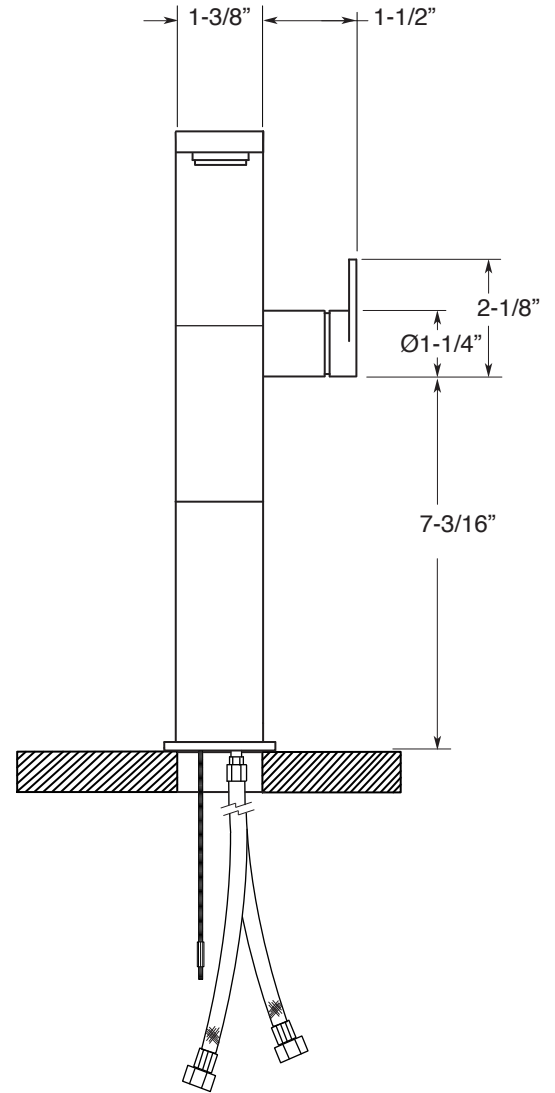

FEATURES:

- All brass construction.
- Includes grid drain without overflow: P/N 18.11.120
- Concealed aerator: requires special supplied key
- Replacement cartridge P/N 18.30.229
- Available in all finishes. Warranty varies according to finish selection.
- Standard aerator is limited to 1.2 gpm.

2300 Series Single-Hole Tall Vessel Lavatory Set

1.230028

Note: Measurements are subject to change or cancellation. No responsibility is assumed for use of superseded or voided pages.