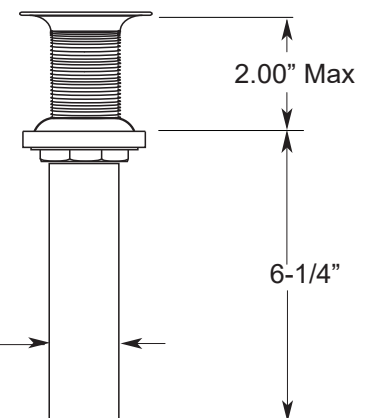

FEATURES:

- All brass construction.
- Includes grid drain without overflow: P/N 18.11.120
- Concealed aerator: requires special supplied key
- Replacement cartridge P/N 18.30.229
- Available in all finishes. Warranty varies according to finish selection.
- Standard aerator is limited to 1.2 gpm.

2300 Series Single-Hole Tall Vessel Lavatory Set

1.230028

Note: Measurements are subject to change or cancellation. No responsibility is assumed for use of superseded or voided pages.