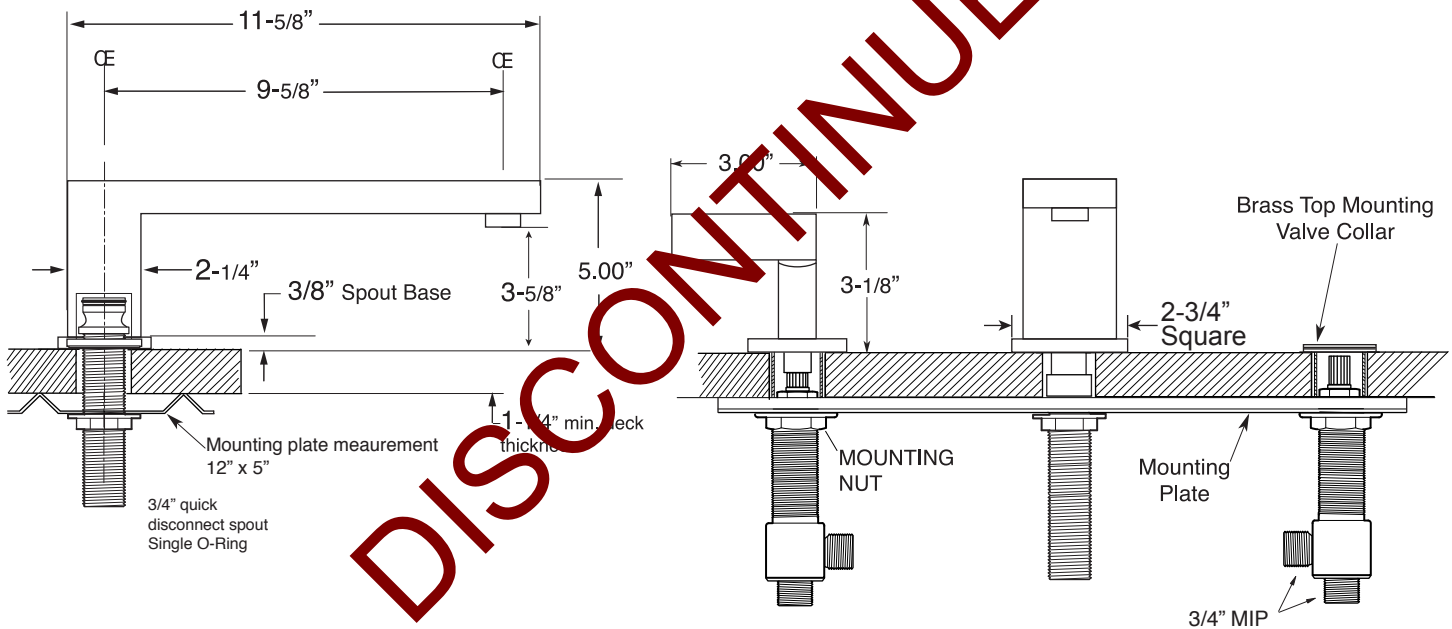

FEATURES:

- All brass construction.
- Square escutcheon with paddle style handle.
- Valves and spout are factory installed on mounting plate.
- 3/4" valve bodies with 1/4-turn ceramic disc cartridge.
- Available in all finishes. Warranty varies according to finish.

Series 2300

**Roman Tub Set
Stixx Handle**

1.239577
(1.239577T - Trim Only)

NOTE: Spout and valves install through 1-1/4" diameter holes.
Plumber to provide 3/4" supply lines to valves