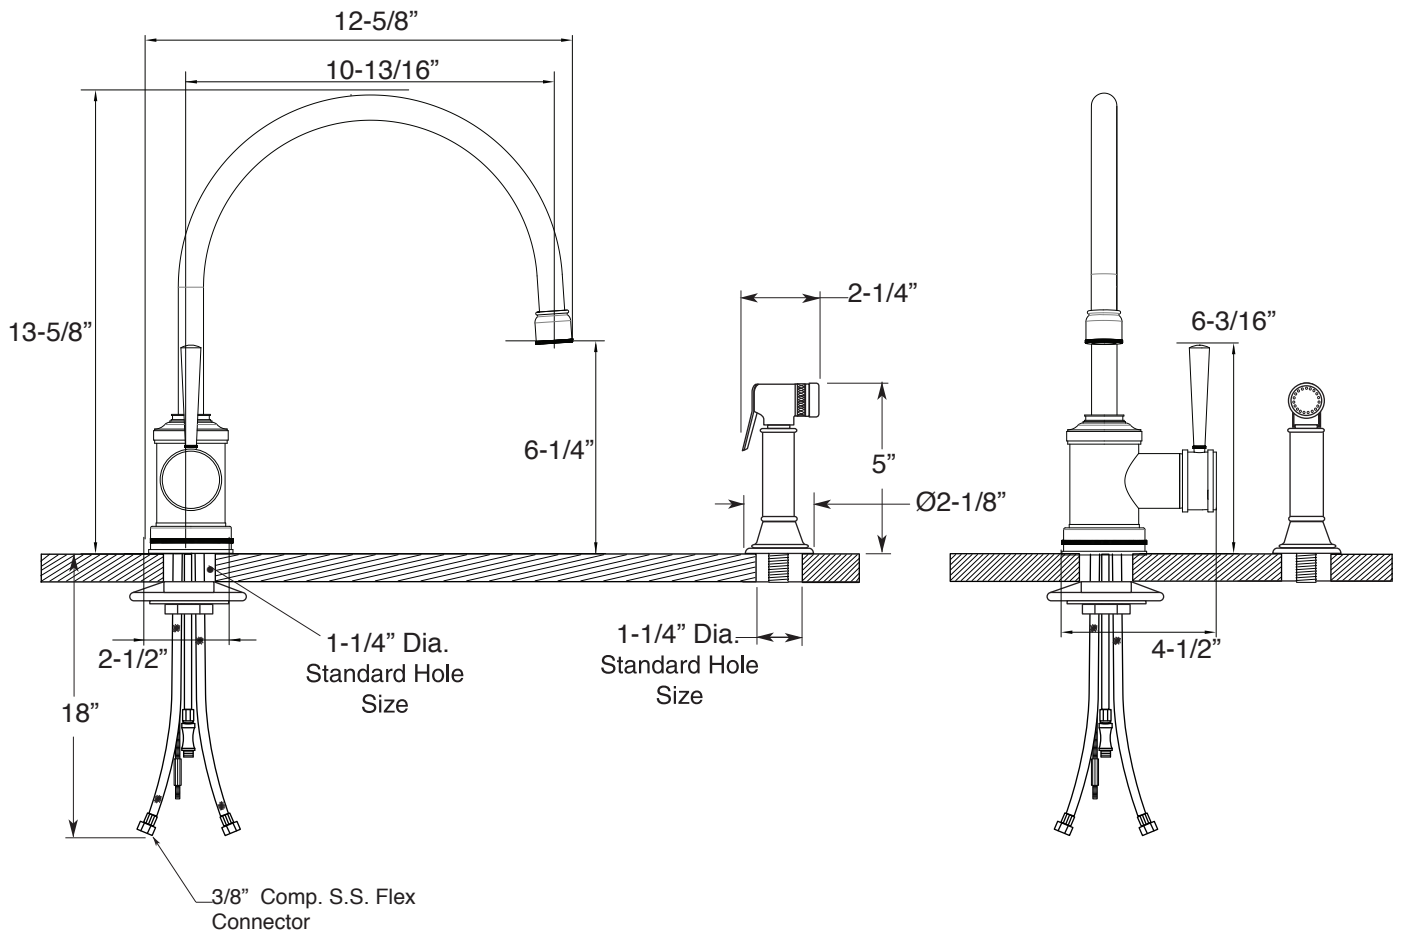

FEATURES:

- All brass construction
- Kitchen aerator is limited to 1.75 GPM
- Available in all Sigma finishes
- Replacement cartridge 18.30.040
- Maximum deck thickness: 5"

Single Lever Kitchen
with Sidespray
1.2500022

Note: Measurements are subject to change or cancellation. No responsibility is assumed for use of superseded or voided pages.