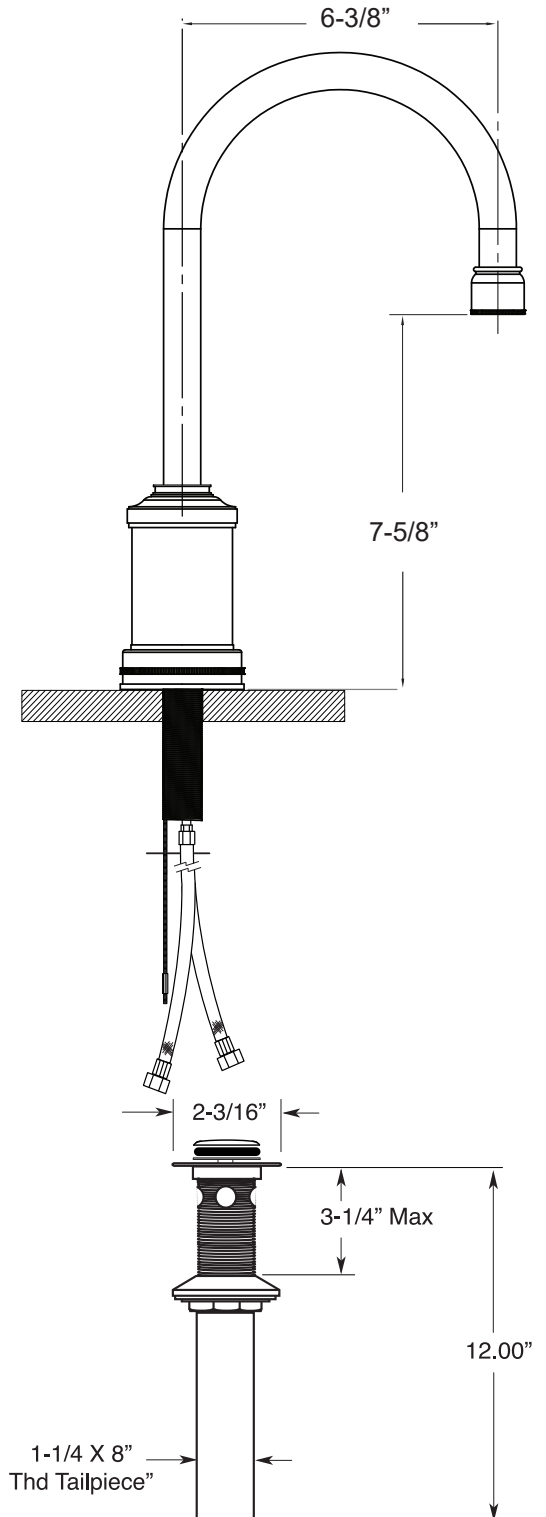

FEATURES:

- All brass construction.
- Includes soft touch drain with overflow: P/N 18.11.052
- Concealed aerator: requires special supplied key
 - Aerator Insert P/N: 18.07.112, Aerator Shell P/N: 18.07.113
- Replacement cartridge P/N 18.30.040
- Available in all finishes. Warranty varies according to finish selection.
- Standard aerator is limited to 1.2 gpm.

SPECIFICATIONS

2500 Series Single-Hole Lavatory Set

1.250018

Note: Measurements are subject to change or cancellation. No responsibility is assumed for use of superseded or voided pages.