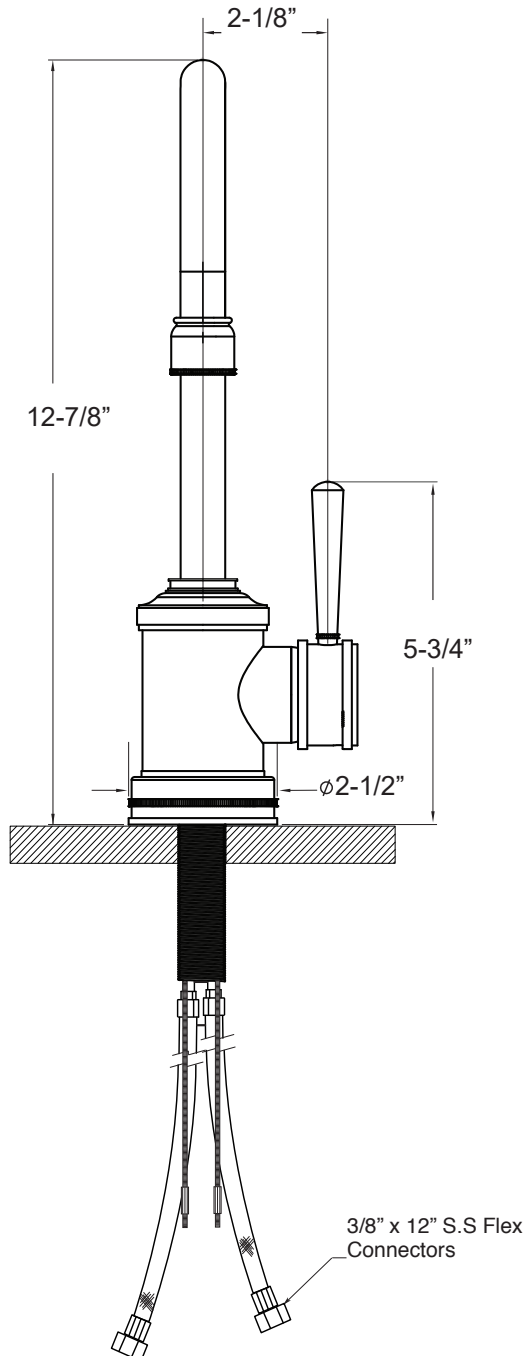

FEATURES:

- All brass construction.
- Includes soft touch drain with overflow: P/N 18.11.052
- Concealed aerator: requires special supplied key
 - Aerator Insert P/N: 18.07.112, Aerator Shell P/N: 18.07.113
- Replacement cartridge P/N 18.30.040
- Available in all finishes. Warranty varies according to finish selection.
- Standard aerator is limited to 1.2 gpm.

SPECIFICATIONS

2500 Series Single-Hole Lavatory Set

1.250018

Note: Measurements are subject to change or cancellation. No responsibility is assumed for use of superseded or voided pages.