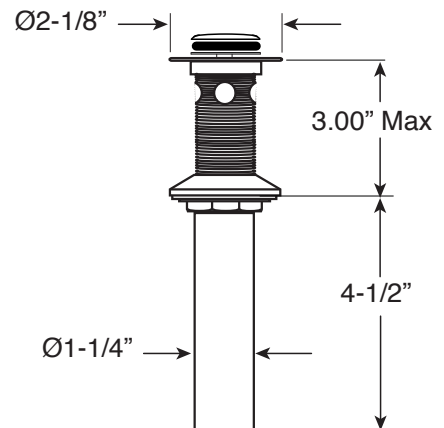

**FEATURES:**

- All brass construction
- Independent corner valves
- Includes soft touch drain assembly: P/N 18.11.052
- 1/4-turn ceramic disc valve cartridges P/N 18.30.035 Cold 18.30.036 Hot
- Available in all finishes. Warranty varies according to finish selection.

## 2500/2800 Series Wall/ Vessel Lavatory Set with Regent Handles

**1.255307**  
(1.255307T - Trim Only)

Note: Measurements are subject to change. No responsibility is assumed for use of superseded or voided pages.