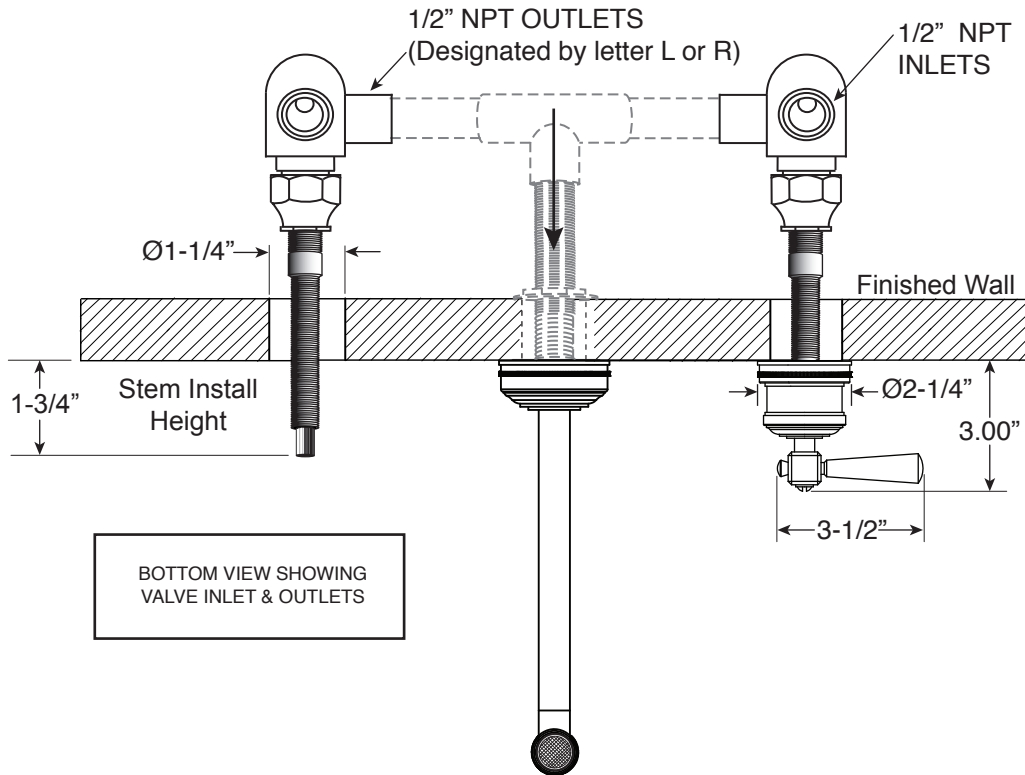

**FEATURES:**

- All brass construction
- Independent corner valves
- Includes soft touch drain assembly: P/N 18.11.052
- 1/4-turn ceramic disc valve cartridges P/N 18.30.035 Cold 18.30.036 Hot
- Available in all finishes. Warranty varies according to finish selection.

## 2500/2800 Series Wall/ Vessel Lavatory Set with Regent Handles

**1.255307**  
(1.255307T - Trim Only)

Note: Measurements are subject to change. No responsibility is assumed for use of superseded or voided pages.