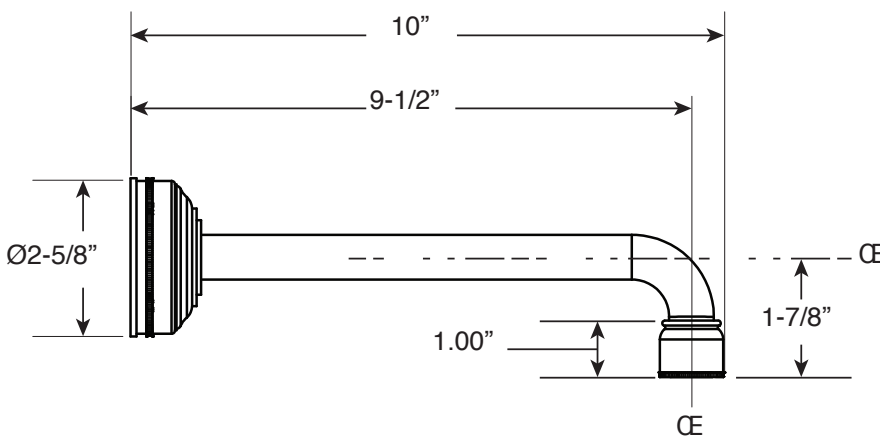

**FEATURES:**

- All brass construction
- Independent corner valves
- Includes soft touch drain assembly: P/N 18.11.052
- 1/4-turn ceramic disc valve cartridges P/N 18.30.035 Cold 18.30.036 Hot
- Available in all finishes. Warranty varies according to finish selection.

## 2500/2800 Series Wall/ Vessel Lavatory Set with Regent Handles

**1.255307**  
(1.255307T - Trim Only)

Note: Measurements are subject to change. No responsibility is assumed for use of superseded or voided pages.