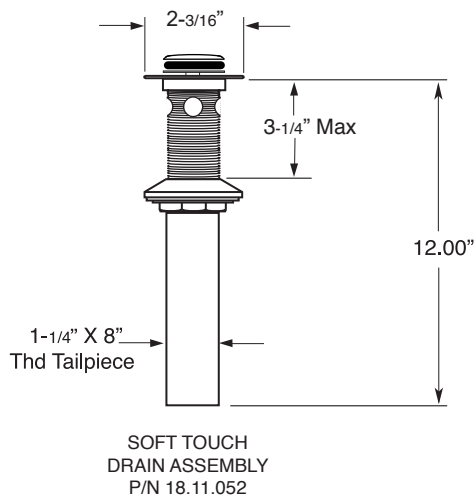

FEATURES:

- All brass construction. Flexible hoses designed to be installed on 8" to 16" centers. Includes soft touch style drain assembly.
- Lever style handles with top screw attachment.
- 20pt. 1/4-turn ceramic disc valve cartridge.
- Available in all finishes. Warranty varies according to finish selection.
- Standard aerator is limited to 1.2 gpm.

2500 Series Widespread Lavatory Set with Regent Handles

1.255308

NOTE: Spout and valves install through 1-1/4" diameter holes

Note: Measurements are subject to change or cancellation. No responsibility is assumed for use of superseded or voided pages.