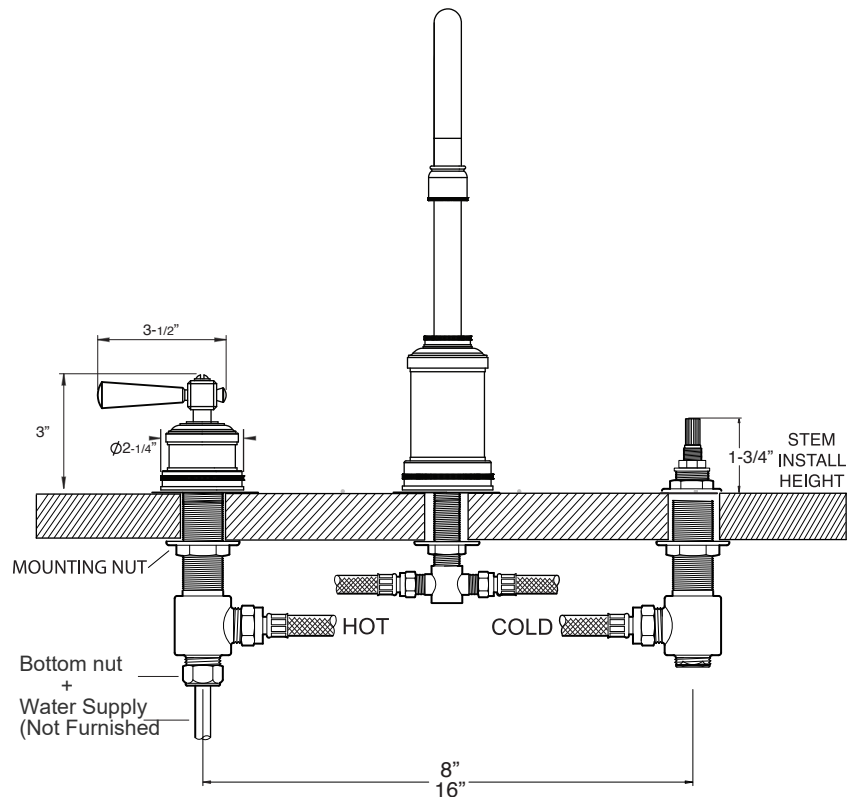

FEATURES:

- All brass construction. Flexible hoses designed to be installed on 8" to 16" centers. Includes soft touch style drain assembly.
- Lever style handles with top screw attachment.
- 20pt. 1/4-turn ceramic disc valve cartridge.
- Available in all finishes. Warranty varies according to finish selection.
- Standard aerator is limited to 1.2 gpm.

2500 Series Widespread Lavatory Set with Regent Handles

1.255308

NOTE: Spout and valves install through 1-1/4" diameter holes

Note: Measurements are subject to change or cancellation. No responsibility is assumed for use of superseded or voided pages.