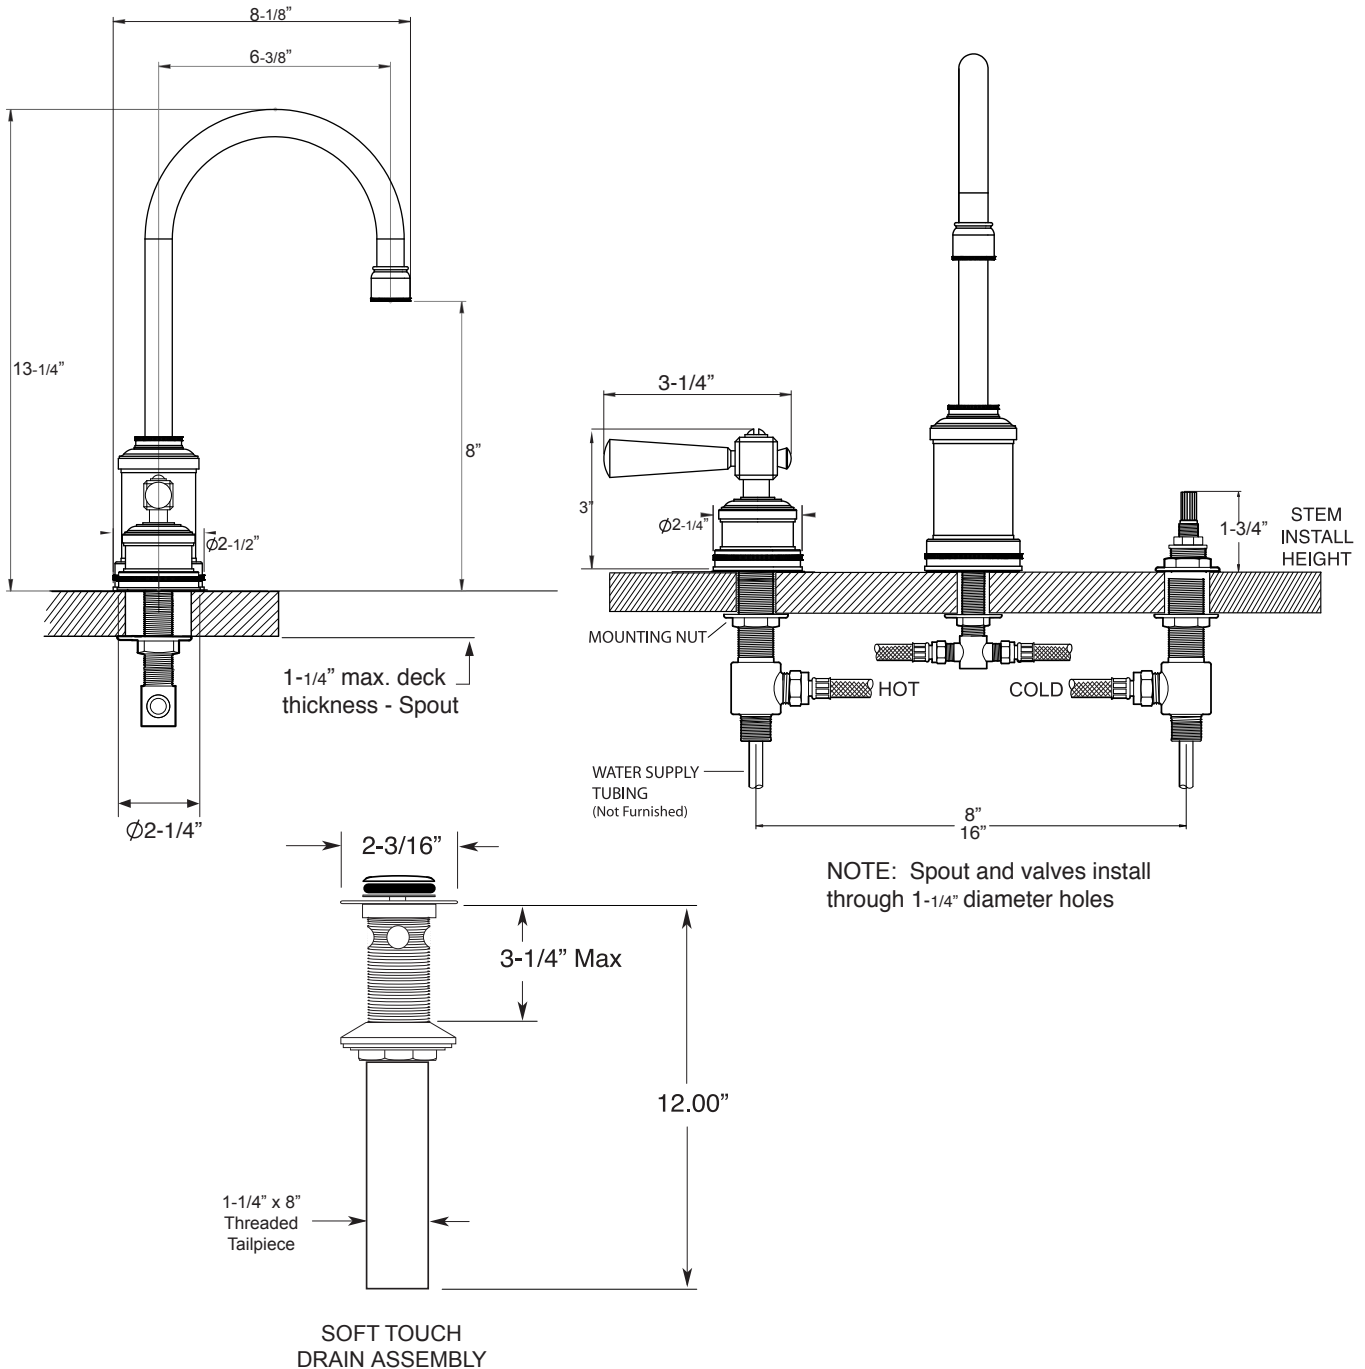

FEATURES:

- All brass construction. Flexible hoses designed to be installed on 8" to 16" centers. Includes soft touch style drain assembly.
- Lever style handles with top screw attachment.
- 20pt. 1/4-turn ceramic disc valve cartridge.
- Available in all finishes. Warranty varies according to finish selection.
- Standard aerator is limited to 1.2 gpm.
- Certified to meet or exceed the following codes and standards:
ASME A112.18.1/CSAB 125.1-2012

Series 2500

**Widespread Lavatory Set
Regent Handle**

1.255308

Note: Measurements are subject to change or cancellation. No responsibility is assumed for use of superseded or voided pages.