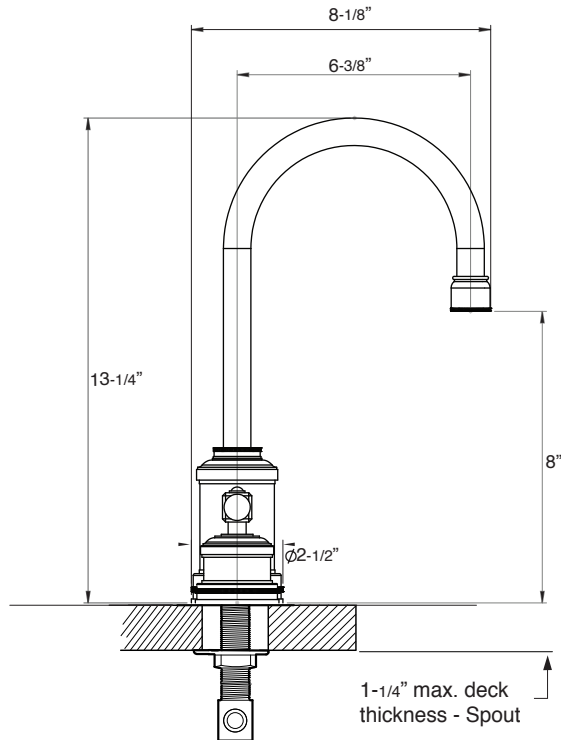

FEATURES:

- All brass construction. Flexible hoses designed to be installed on 8" to 16" centers. Includes soft touch style drain assembly.
- Lever style handles with top screw attachment.
- 20pt. 1/4-turn ceramic disc valve cartridge.
- Available in all finishes. Warranty varies according to finish selection.
- Standard aerator is limited to 1.2 gpm.

2500 Series Widespread Lavatory Set with Regent Handles

1.255308

NOTE: Spout and valves install through 1-1/4" diameter holes

Note: Measurements are subject to change or cancellation. No responsibility is assumed for use of superseded or voided pages.