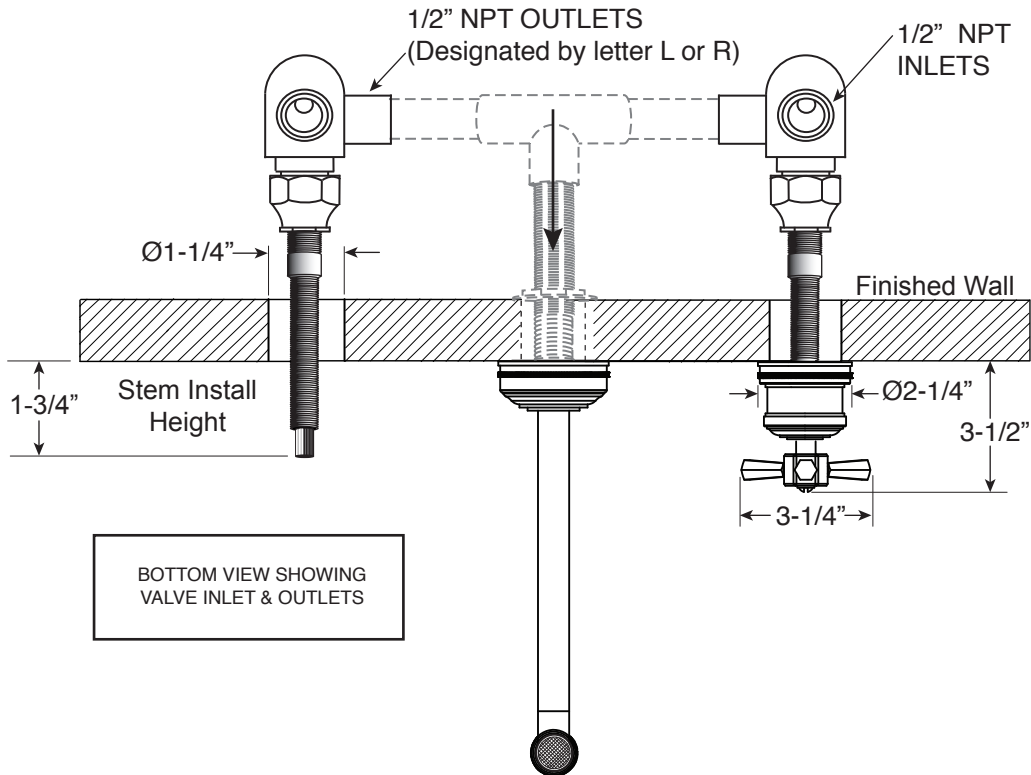

FEATURES:

- All brass construction
- Independent corner valves
- Includes soft touch drain assembly: P/N 18.11.052
- 1/4-turn ceramic disc valve cartridges P/N 18.30.035 Cold 18.30.036 Hot
- Available in all finishes. Warranty varies according to finish selection.

2500/2800 Series Wall/ Vessel Lavatory Set with Regent X Handles

1.255407
(1.255407T - Trim Only)

Note: Measurements are subject to change. No responsibility is assumed for use of superseded or voided pages.