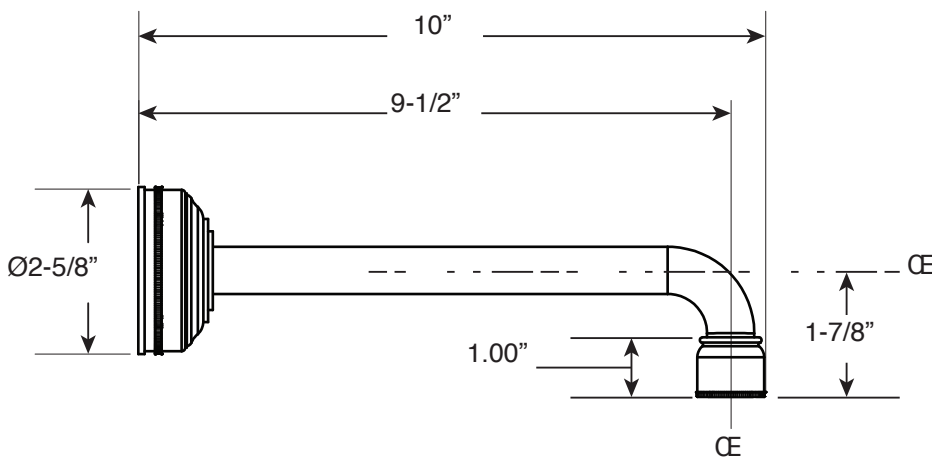

FEATURES:

- All brass construction
- Independent corner valves
- Includes soft touch drain assembly: P/N 18.11.052
- 1/4-turn ceramic disc valve cartridges P/N 18.30.035 Cold 18.30.036 Hot
- Available in all finishes. Warranty varies according to finish selection.

2500/2800 Series Wall/ Vessel Lavatory Set with Regent X Handles

1.255407
(1.255407T - Trim Only)

Note: Measurements are subject to change. No responsibility is assumed for use of superseded or voided pages.