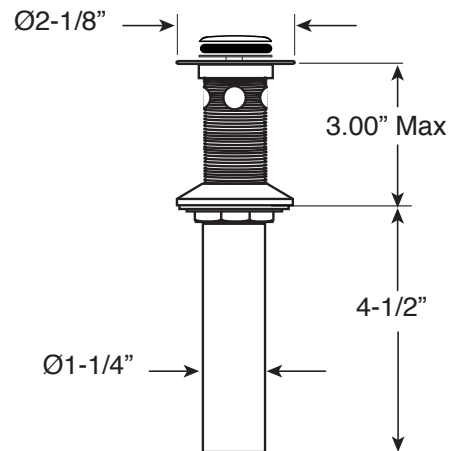

FEATURES:

- All brass construction
- Independent corner valves
- Includes soft touch drain assembly: P/N 18.11.052
- 1/4-turn ceramic disc valve cartridges P/N 18.30.035 Cold 18.30.036 Hot
- Available in all finishes. Warranty varies according to finish selection.

2500/2800 Series Wall/ Vessel Lavatory Set with Regent X Handles

1.255407
(1.255407T - Trim Only)

Note: Measurements are subject to change. No responsibility is assumed for use of superseded or voided pages.