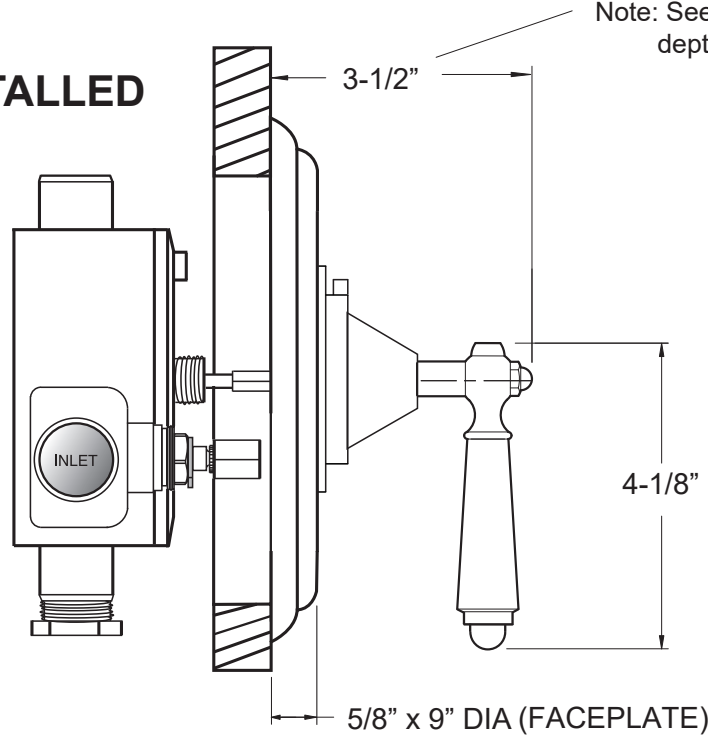

FEATURES:

- Cast brass construction
- 3/4" Thermostatic valve w/Integral Stops - 18.30.171
- Thermostatic valve cartridge with cover plate: 18.30.147
- Thermostatic reverse cartridge with cover plate: 18.30.161
- 14.28 GPM @ 56 PSI top exit & 1.10 GPM bottom exit

**3/4" Deluxe Thermostatic
Shower Set with Aria Handle
1.000197D
(1.000197DT Trim Only)**

NOTE: Separate 3/4" shut offs required to operate system.

Note: See installation instructions for proper depth of valve to the finished wall

SIDE VIEW - INSTALLED

SIDE VIEW - VALVE ONLY

Note: Measurements are subject to change or cancellation. No responsibility is assumed for use of superseded or voided pages.