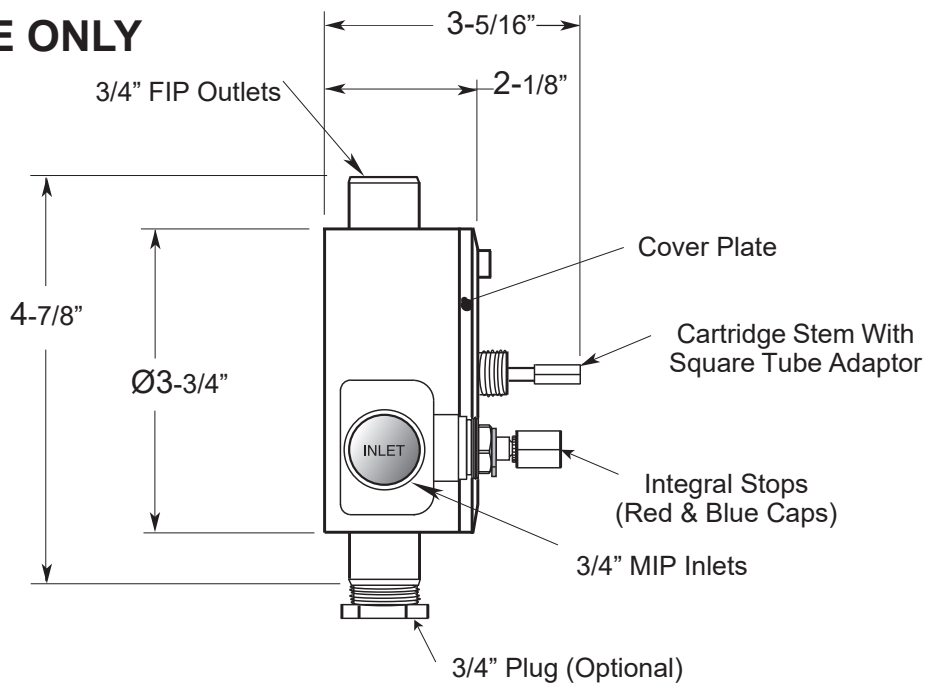

FEATURES:

- Cast brass construction
- 3/4" Thermostatic valve w/Integral Stops - 18.30.171
- Thermostatic valve cartridge with cover plate: 18.30.147
- Thermostatic reverse cartridge with cover plate: 18.30.161
- 14.28 GPM @ 56 PSI top exit & 1.10 GPM bottom exit

**3/4" Deluxe Thermostatic
Shower Set with Aria Handle
1.000197D
(1.000197DT Trim Only)**

NOTE: Separate 3/4" shut offs required to operate system.

Note: See installation instructions for proper depth of valve to the finished wall

SIDE VIEW - INSTALLED

SIDE VIEW - VALVE ONLY

Note: Measurements are subject to change or cancellation. No responsibility is assumed for use of superseded or voided pages.