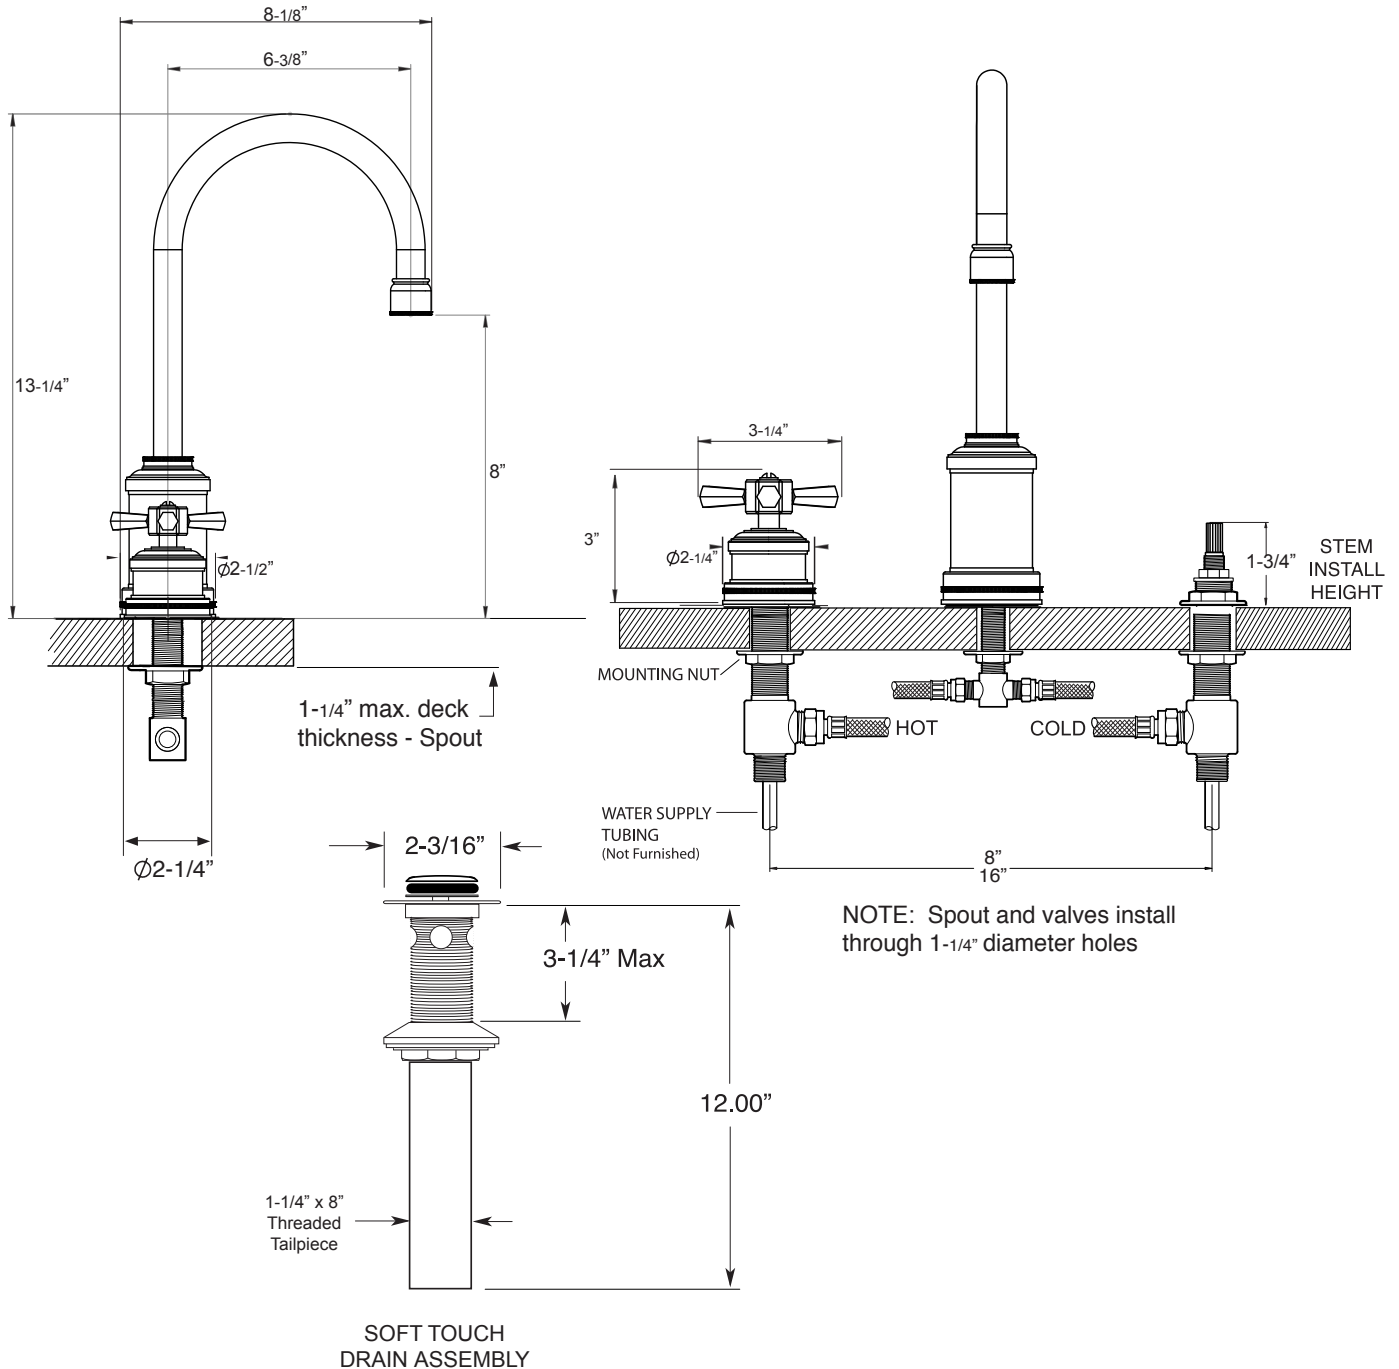

FEATURES:

- All brass construction. Flexible hoses designed to be installed on 8" to 16" centers. Includes soft touch style drain assembly.
- Cross style handles with top screw attachment.
- 20pt. 1/4-turn ceramic disc valve cartridge.
- Available in all finishes. Warranty varies according to finish selection.
- Standard aerator is limited to 1.2 gpm.
- Certified to meet or exceed the following codes and standards:
ASME A112.18.1/CSAB 125.1-2012

Series 2500

**Widespread Lavatory Set
Regent X Handle**

1.255408

Note: Measurements are subject to change or cancellation. No responsibility is assumed for use of superseded or voided pages.