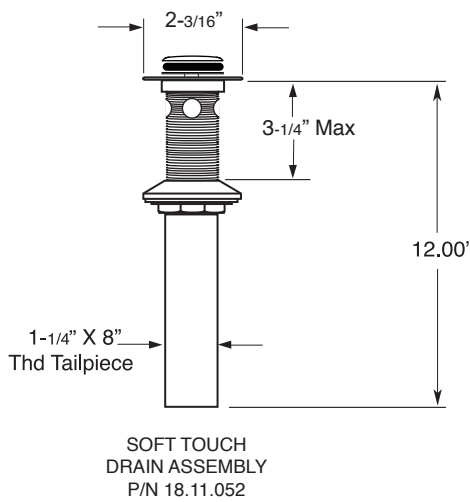

FEATURES:

- All brass construction. Flexible hoses designed to be installed on 8" to 16" centers. Includes soft touch style drain assembly.
- Cross style handles with top screw attachment.
- 20pt. 1/4-turn ceramic disc valve cartridge.
- Available in all finishes. Warranty varies according to finish selection.
- Standard aerator is limited to 1.2 gpm.

2500 Series Widespread Lavatory Set with Regent X Handles

1.255408

NOTE: Spout and valves install through 1-1/4" diameter holes

Note: Measurements are subject to change or cancellation. No responsibility is assumed for use of superseded or voided pages.