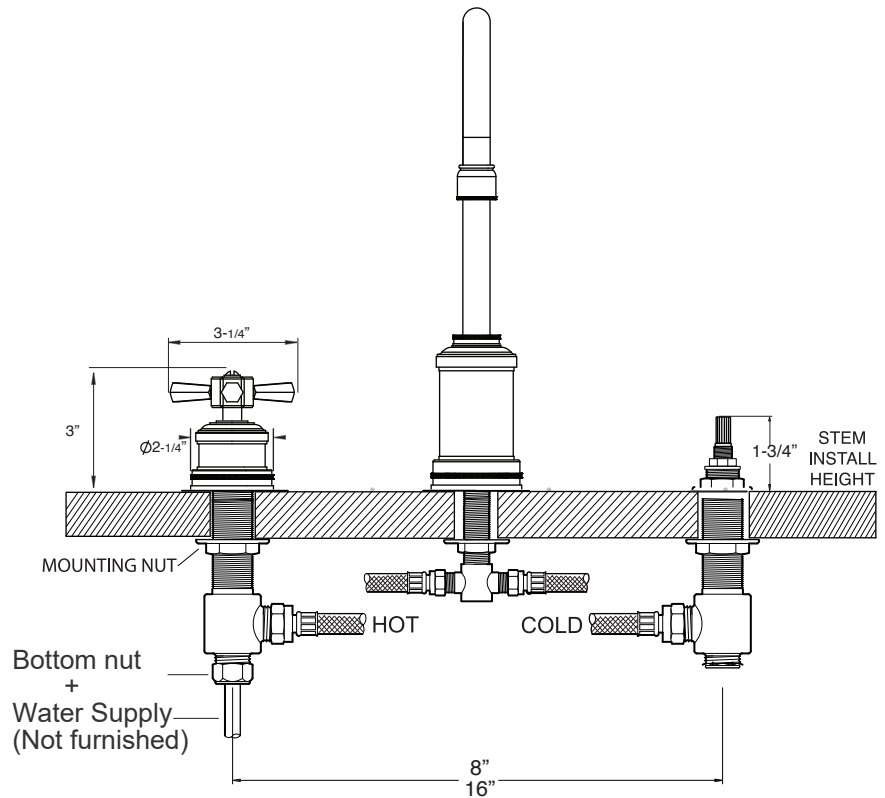

FEATURES:

- All brass construction. Flexible hoses designed to be installed on 8" to 16" centers. Includes soft touch style drain assembly.
- Cross style handles with top screw attachment.
- 20pt. 1/4-turn ceramic disc valve cartridge.
- Available in all finishes. Warranty varies according to finish selection.
- Standard aerator is limited to 1.2 gpm.

2500 Series Widespread Lavatory Set with Regent X Handles

1.255408

NOTE: Spout and valves install through 1-1/4" diameter holes

Note: Measurements are subject to change or cancellation. No responsibility is assumed for use of superseded or voided pages.