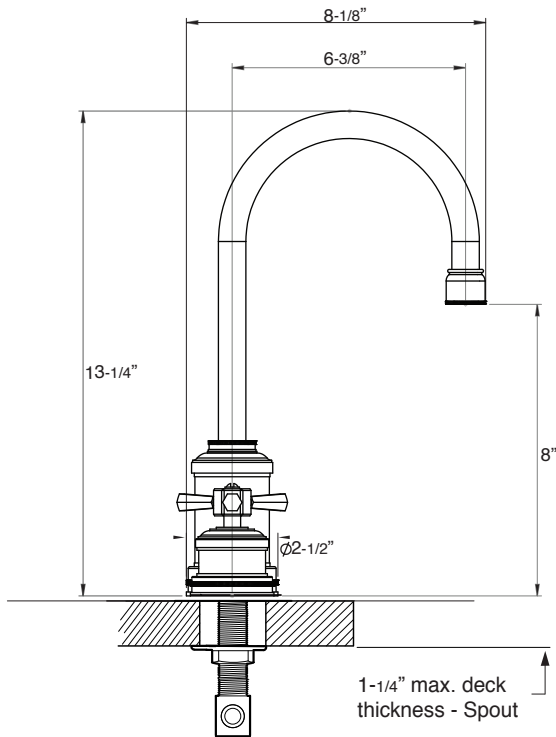

FEATURES:

- All brass construction. Flexible hoses designed to be installed on 8" to 16" centers. Includes soft touch style drain assembly.
- Cross style handles with top screw attachment.
- 20pt. 1/4-turn ceramic disc valve cartridge.
- Available in all finishes. Warranty varies according to finish selection.
- Standard aerator is limited to 1.2 gpm.

2500 Series Widespread Lavatory Set with Regent X Handles

1.255408

NOTE: Spout and valves install through 1-1/4" diameter holes

Note: Measurements are subject to change or cancellation. No responsibility is assumed for use of superseded or voided pages.