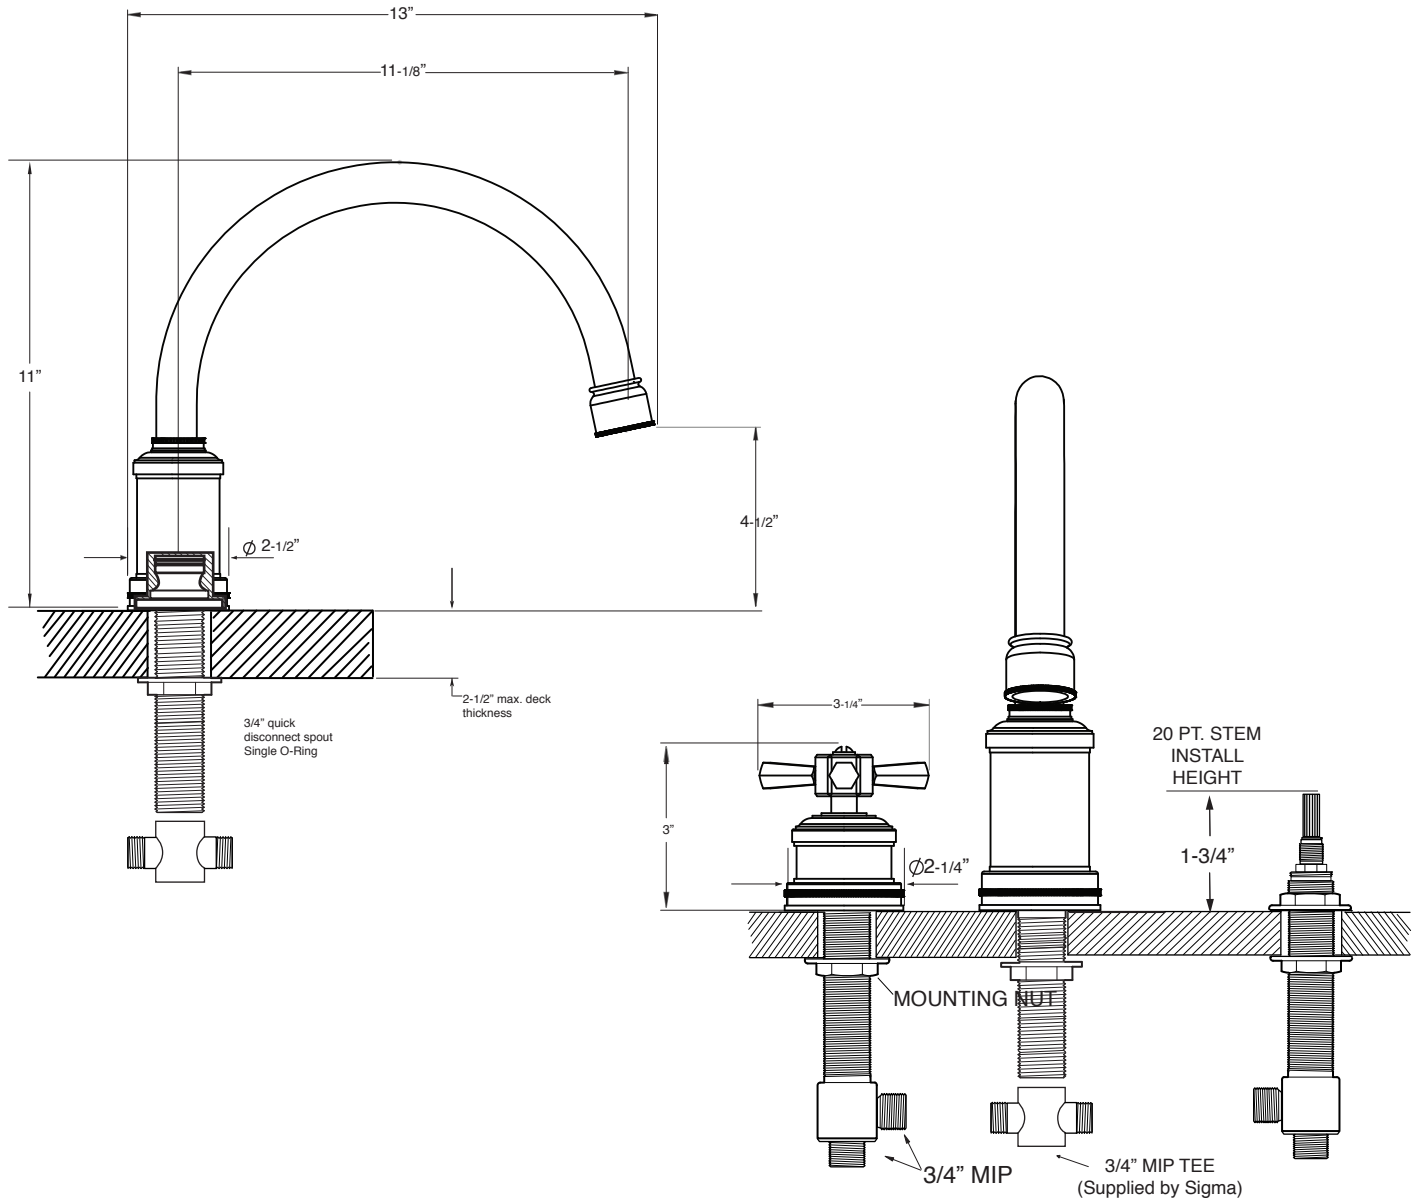

FEATURES:

- All brass construction.
- 3/4" valve bodies with 20 PT. 1/4-turn ceramic disc cartridge.
 - 18.30.010 Cold, 18.30.011 Hot
- Available in all finishes. Warranty varies according to finish.

2500 Series 3-Hole Roman Tub Set with Regent X Handle

1.255477

1.255477T - Trim Only

78.30.006S - Rough Kit

NOTE: Spout and valves install through 1-1/4" diameter holes.
Plumber to provide 3/4" supply lines to valves