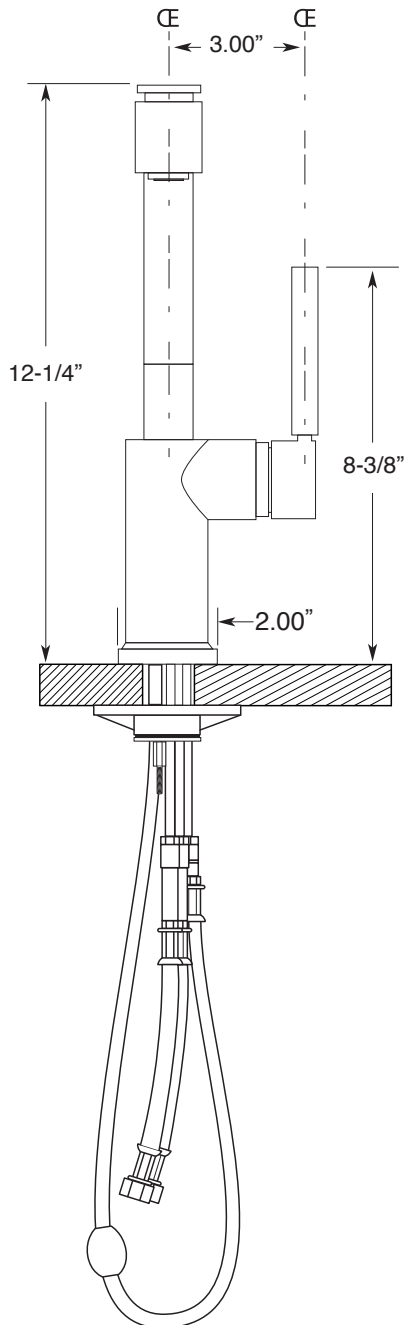

1.3800023

FEATURES:

- All brass construction
- Available in 4 Sigma finishes only: Polished Chrome (26), Matte Black (18), Sable Bronze (80), and Satin Nickel (69)
- High Pressure nylon reinforced hose for quiet operation and reduced friction.
- Dual function sprayer and swivel spout
- Kitchen aerator is limited to 1.75 GPM
- Maximum deck thickness: 1-3/4"
- Replacement cartridge: 18.07.156

NOTE: Spout and valves install through 1-1/4" diameter holes

Note: Measurements are subject to change or cancellation. No responsibility is assumed for use of superseded or voided pages.