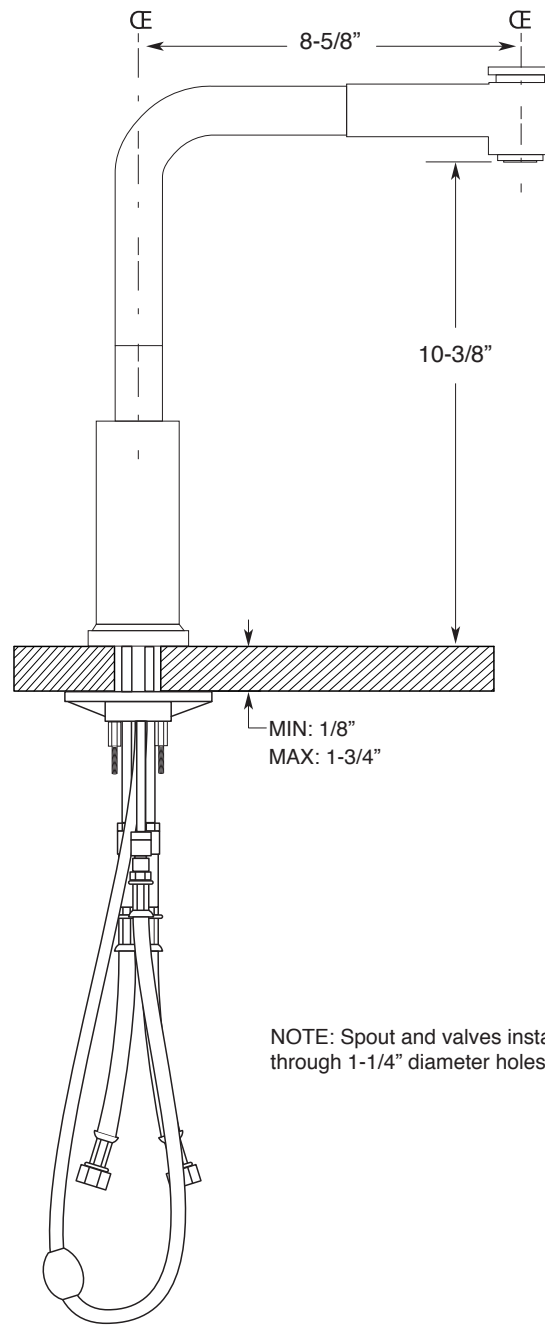

1.3800023

FEATURES:

- All brass construction
- Available in 4 Sigma finishes only: Polished Chrome (26), Matte Black (18), Sable Bronze (80), and Satin Nickel (69)
- High Pressure nylon reinforced hose for quiet operation and reduced friction.
- Dual function sprayer and swivel spout
- Kitchen aerator is limited to 1.75 GPM
- Maximum deck thickness: 1-3/4"
- Replacement cartridge: 18.07.156

NOTE: Spout and valves install through 1-1/4" diameter holes

Note: Measurements are subject to change or cancellation. No responsibility is assumed for use of superseded or voided pages.