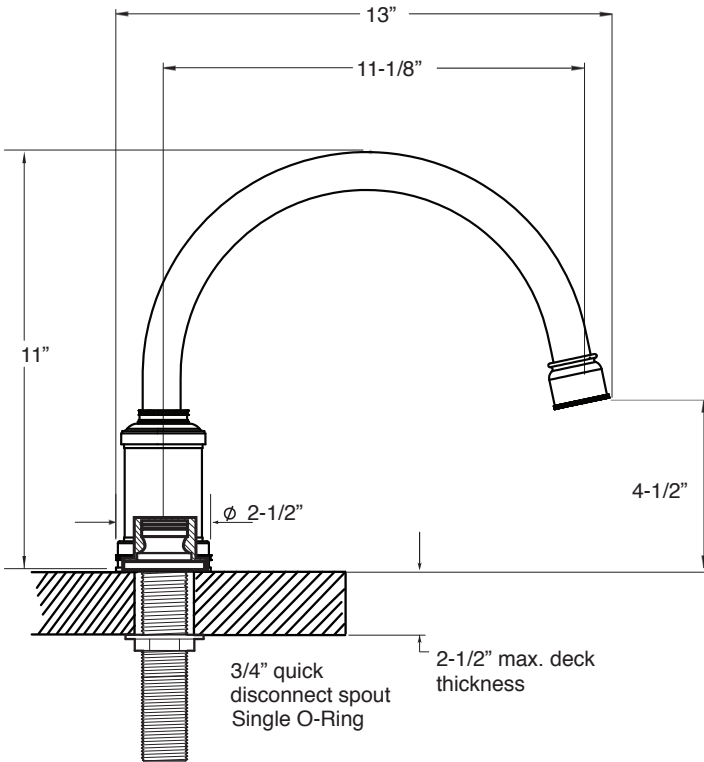

FEATURES:

- All brass construction.
- 3/4" valve bodies with 20 PT. 1/4-turn ceramic disc cartridge.
  - Cold Cartridge 18.30.010, Hot Cartridge 18.30.011
- Available in all finishes. Warranty varies according to finish.

## 2500 Series 5-Hole Roman Tub Set with Regent X Handles

1.255493

1.255493T - Trim Only

78.30.136 - Rough Kit

NOTE: Spout and valves install through Ø1-1/4" diameter holes.  
Diverter valve installs through Ø1-1/2" hole.  
Plumber to provide 3/4" supply lines to valves

Note: Measurements are subject to change or cancellation. No responsibility is assumed for use of superseded or voided pages.