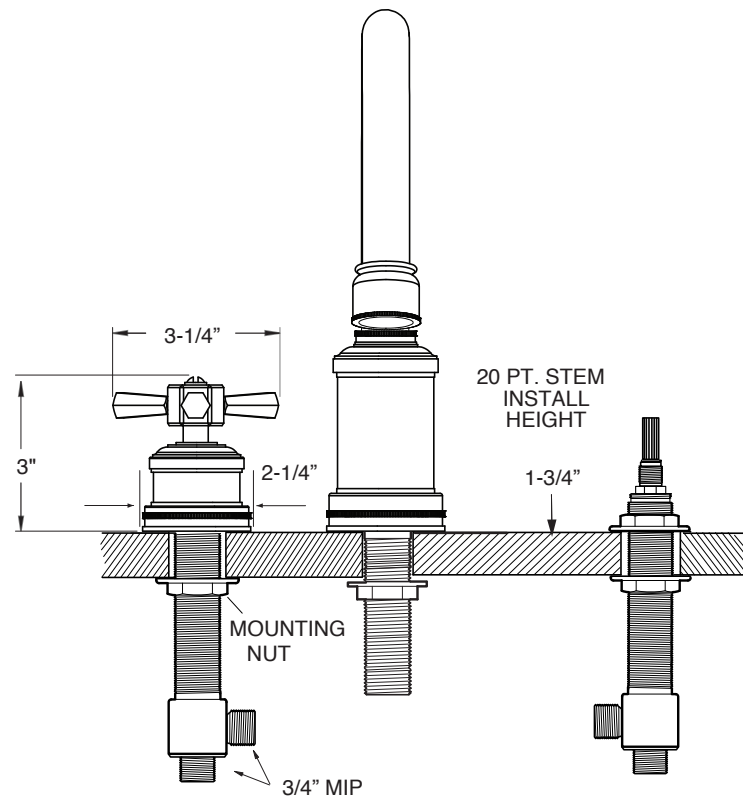

FEATURES:

- All brass construction.
- 3/4" valve bodies with 20 PT. 1/4-turn ceramic disc cartridge.
  - Cold Cartridge 18.30.010, Hot Cartridge 18.30.011
- Available in all finishes. Warranty varies according to finish.

## 2500 Series 5-Hole Roman Tub Set with Regent X Handles

1.255493

1.255493T - Trim Only

78.30.136 - Rough Kit

NOTE: Spout and valves install through Ø1-1/4" diameter holes.  
Diverter valve installs through Ø1-1/2" hole.  
Plumber to provide 3/4" supply lines to valves

Note: Measurements are subject to change or cancellation. No responsibility is assumed for use of superseded or voided pages.