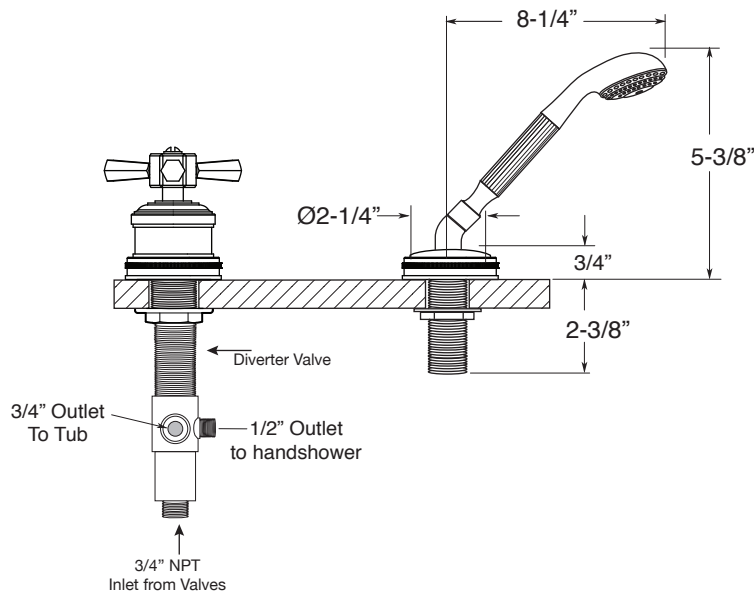

FEATURES:

- All brass construction.
- 3/4" valve bodies with 20 PT. 1/4-turn ceramic disc cartridge.
  - Cold Cartridge 18.30.010, Hot Cartridge 18.30.011
- Available in all finishes. Warranty varies according to finish.

## 2500 Series 5-Hole Roman Tub Set with Regent X Handles

1.255493

1.255493T - Trim Only

78.30.136 - Rough Kit

NOTE: Spout and valves install through Ø1-1/4" diameter holes.  
Diverter valve installs through Ø1-1/2" hole.  
Plumber to provide 3/4" supply lines to valves

Note: Measurements are subject to change or cancellation. No responsibility is assumed for use of superseded or voided pages.