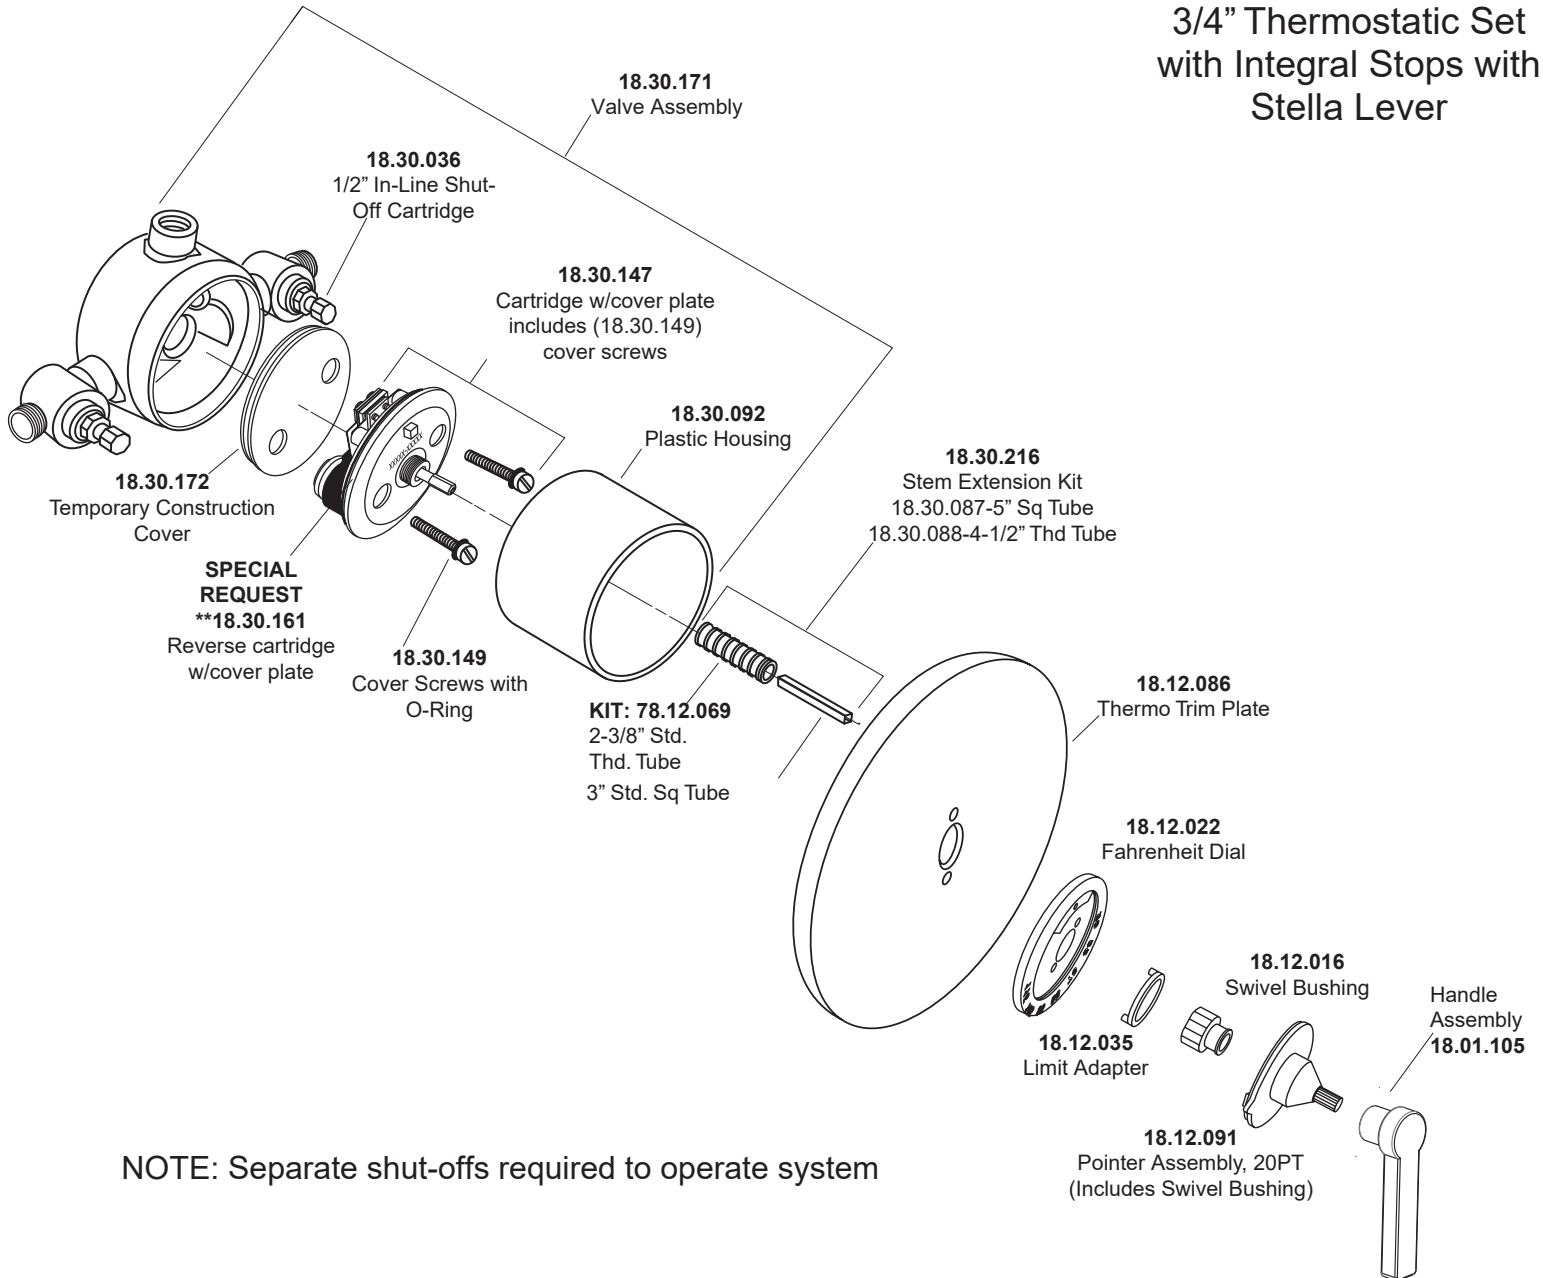

1.080797D

3/4" Thermostatic Set
with Integral Stops with
Stella Lever

NOTE: Separate shut-offs required to operate system