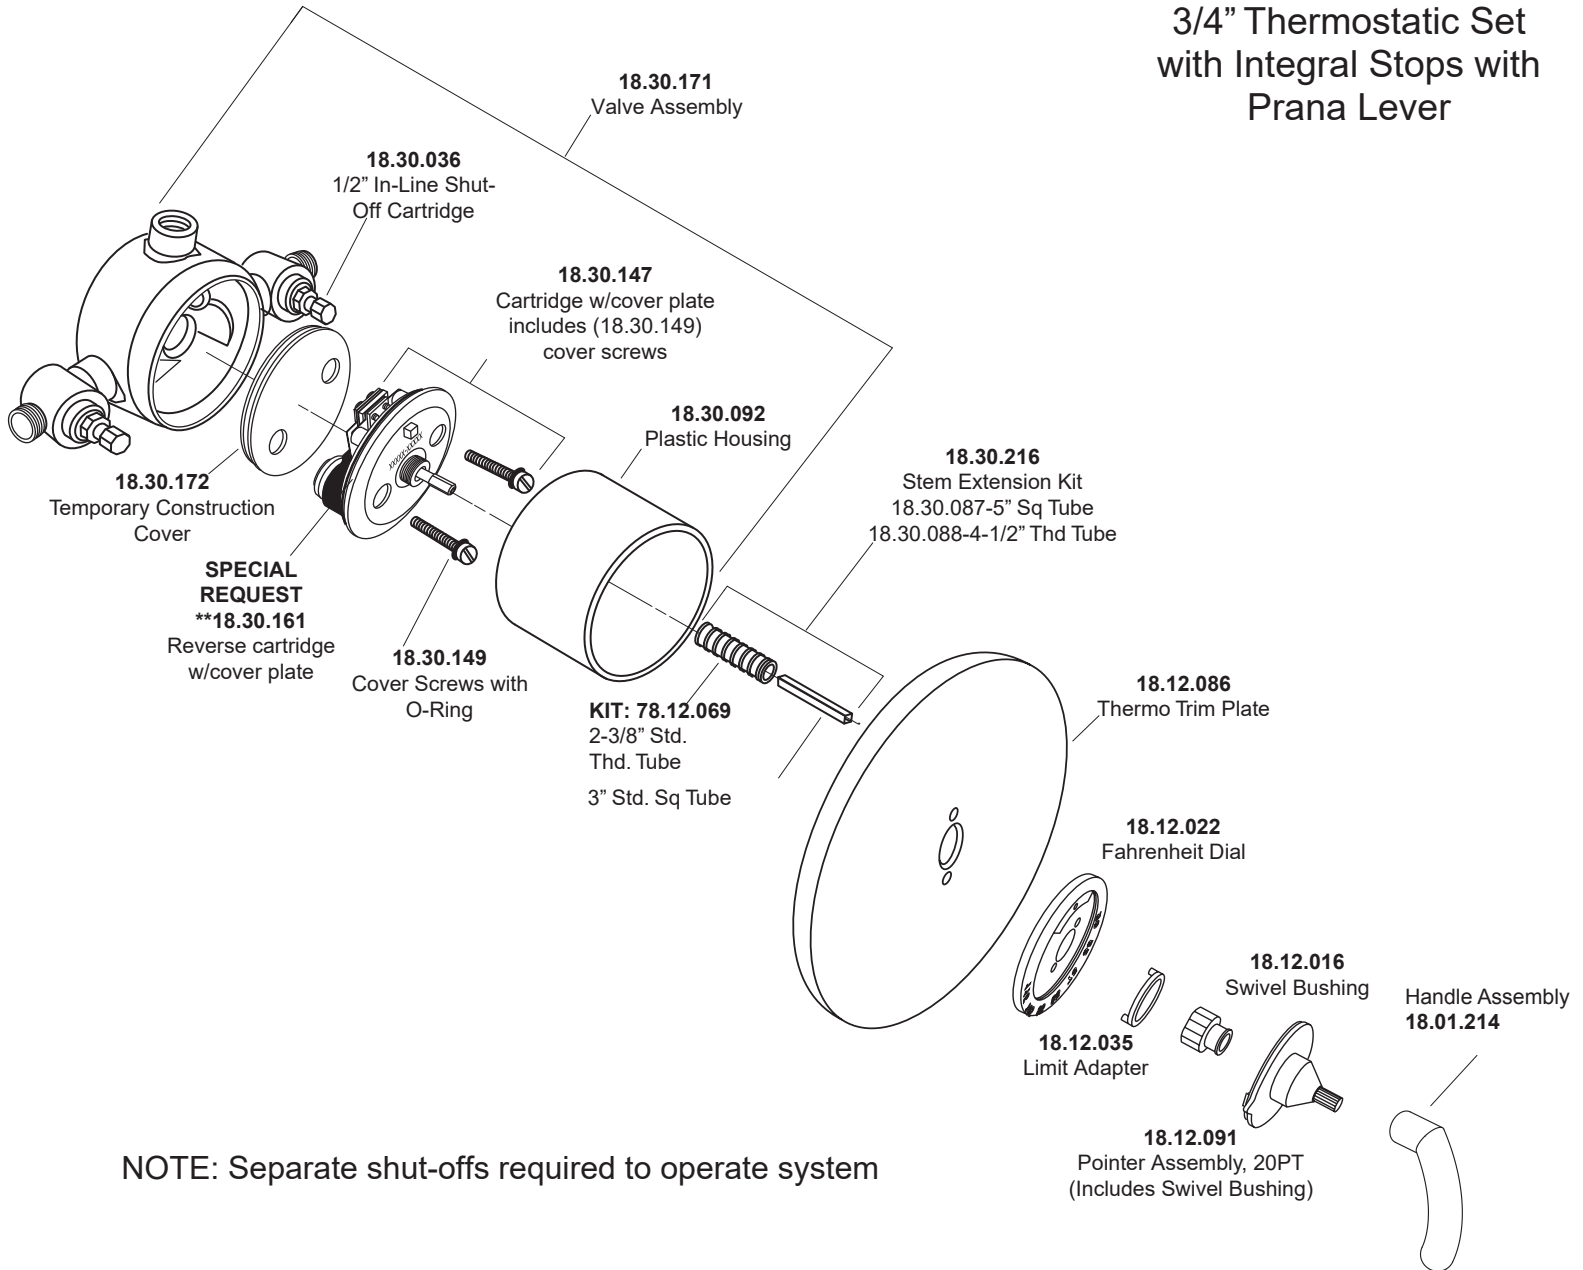

1.089297D

3/4" Thermostatic Set
with Integral Stops with
Prana Lever

NOTE: Separate shut-offs required to operate system