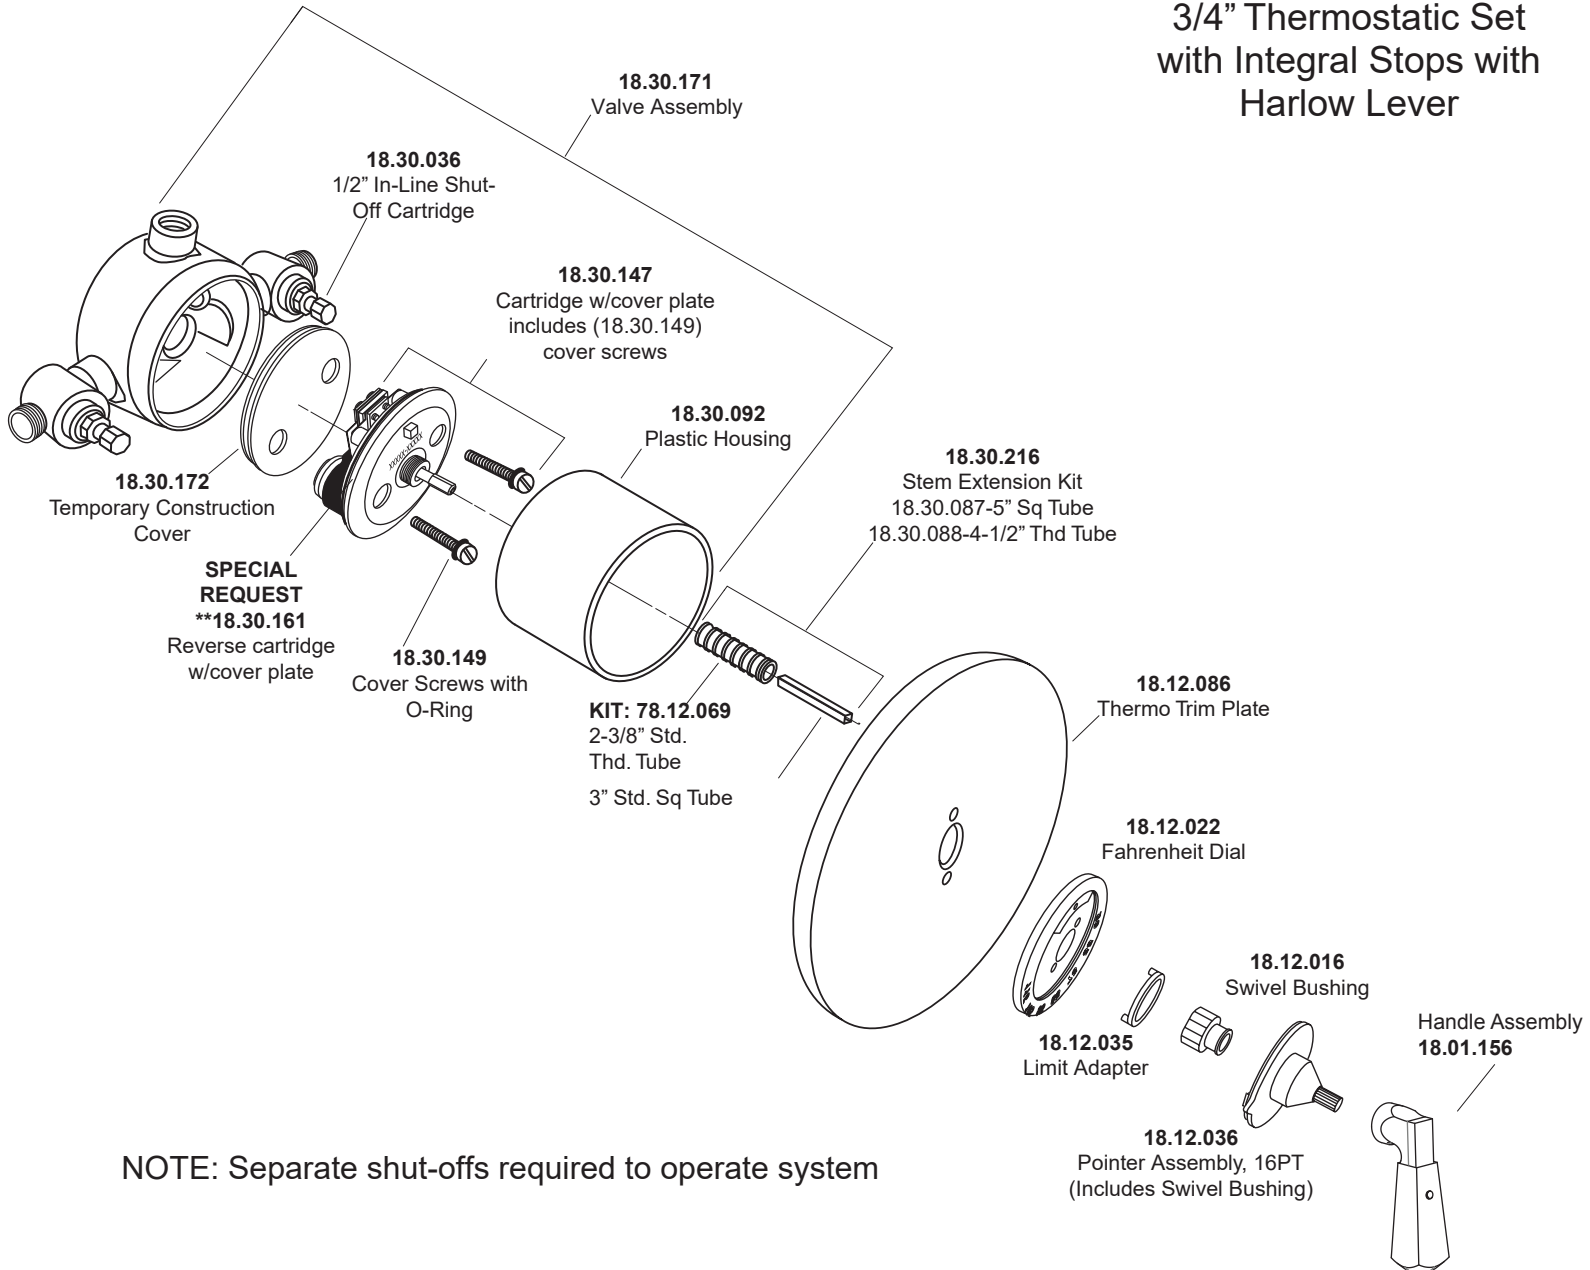

1.086097D

3/4" Thermostatic Set  
with Integral Stops with  
Harlow Lever

NOTE: Separate shut-offs required to operate system