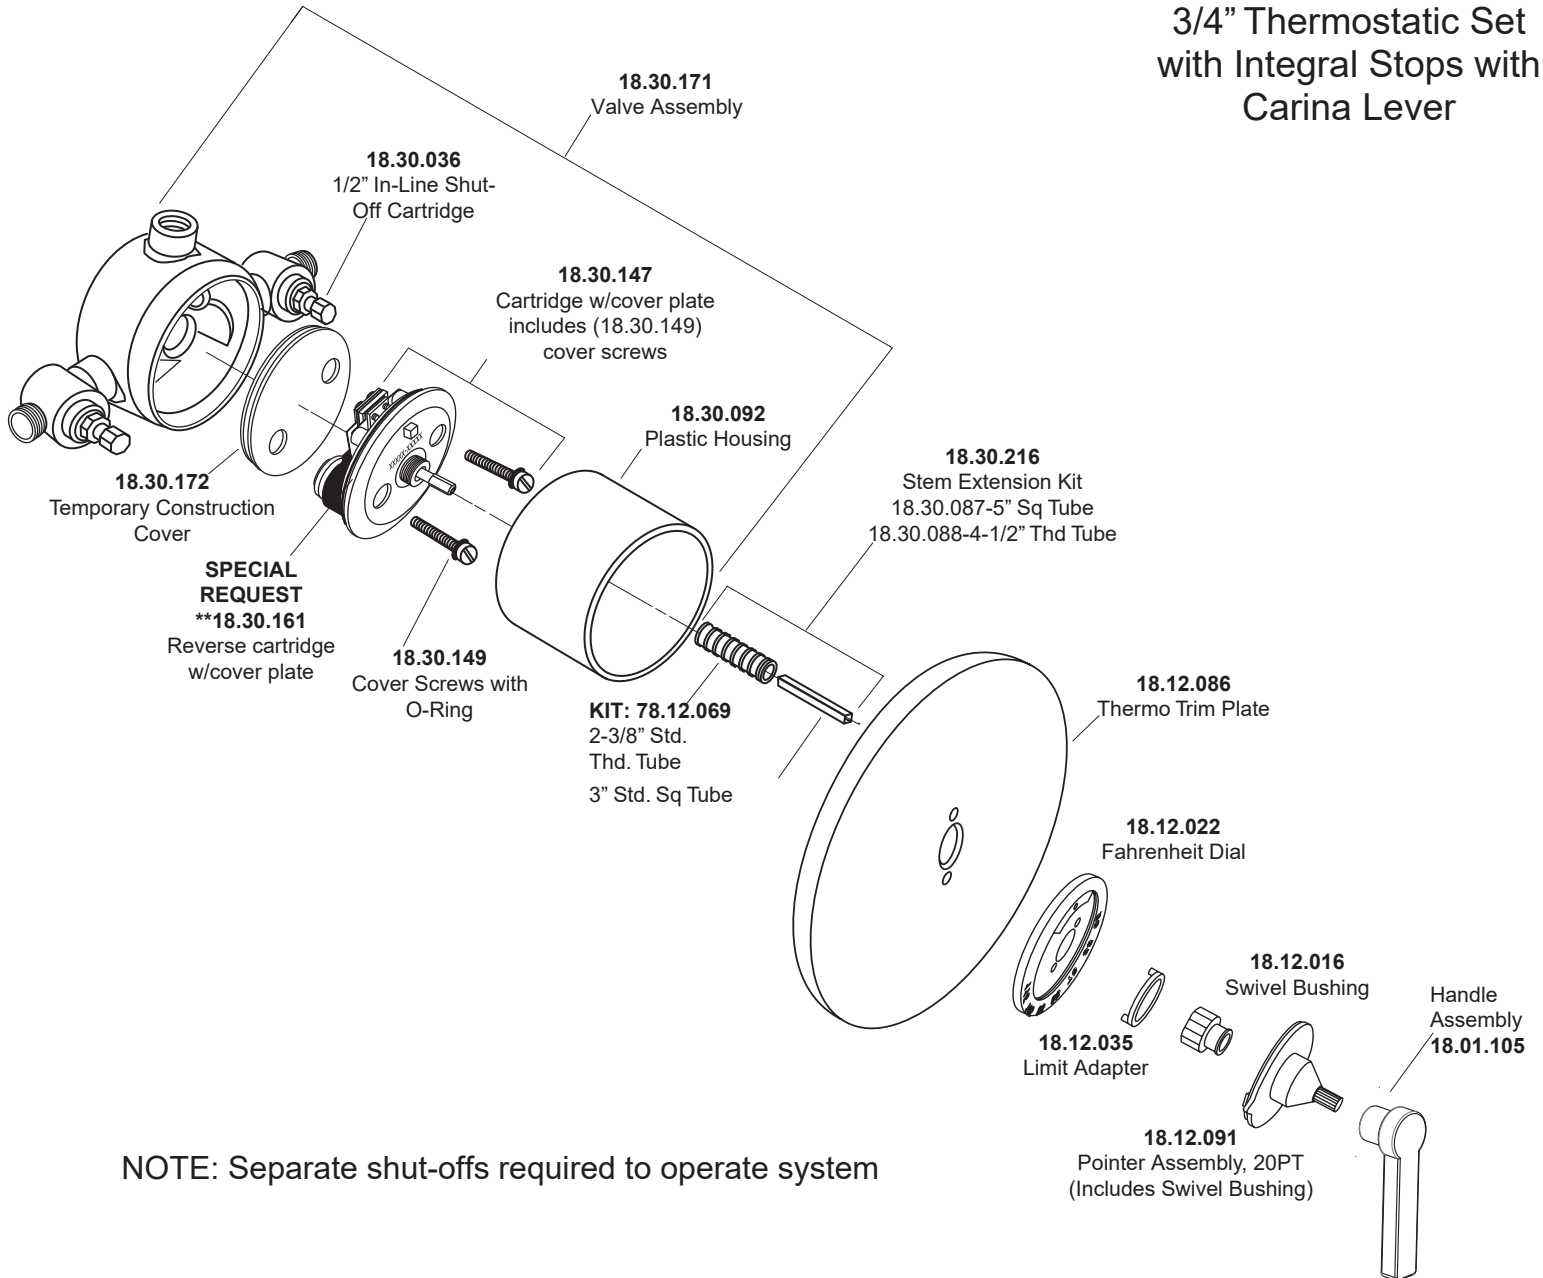

1.082897D

3/4" Thermostatic Set  
with Integral Stops with  
Carina Lever

NOTE: Separate shut-offs required to operate system