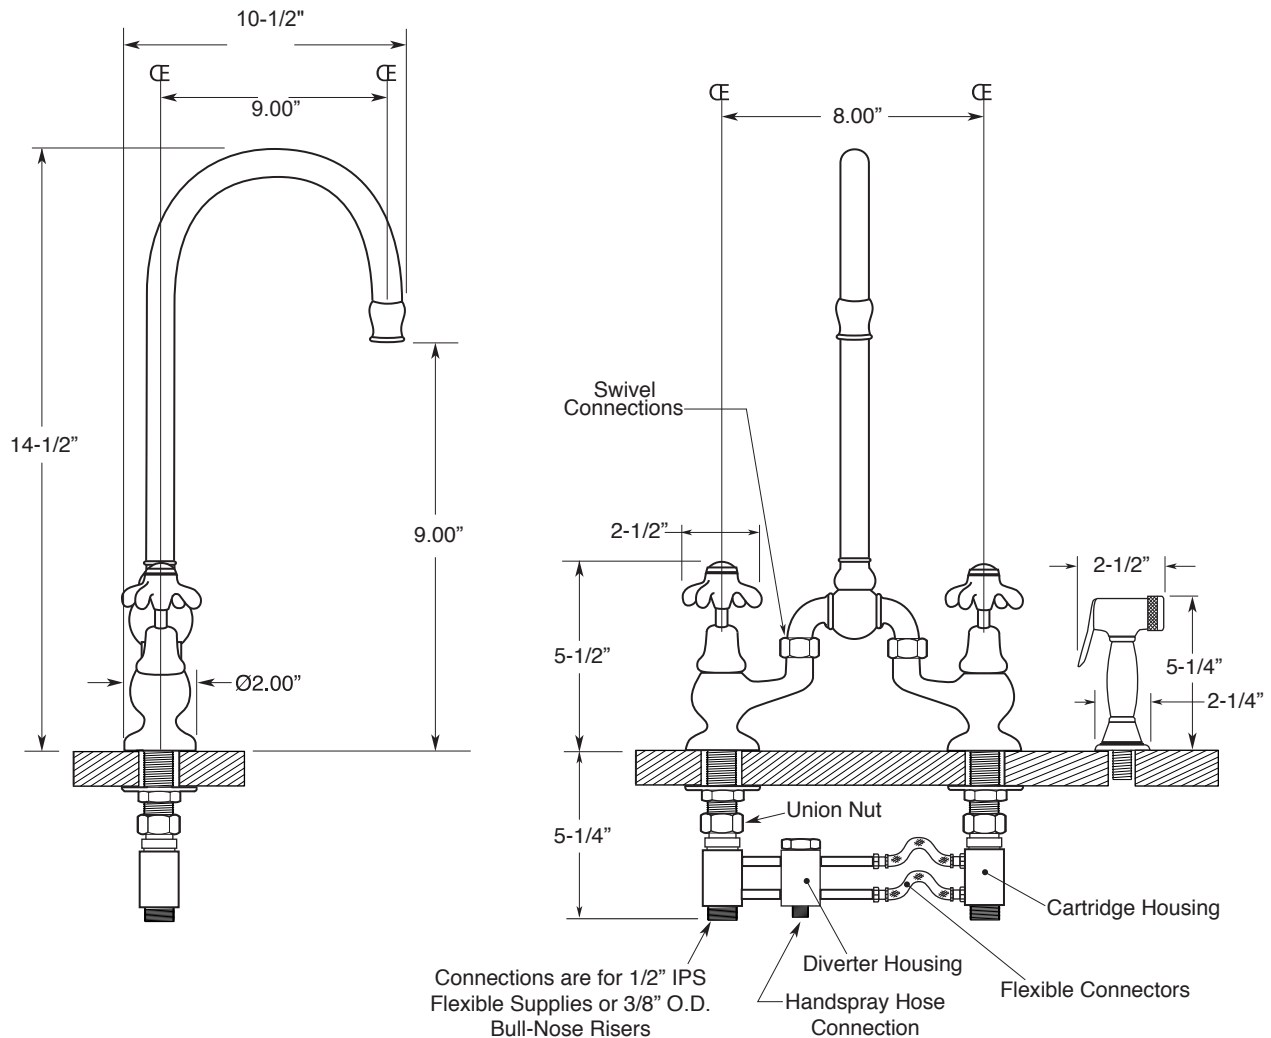

Sancerre

Bridge Kitchen Faucet
with Swivel Spout
and Handspray
(481) Drop Cross Handle

FEATURES:

- All brass construction.
- Kitchen aerator is limited to 1.75 GPM
- Concealed aerator requires special supplied removal key.
- Maximum deck thickness: 1-1/4"
- Replacement cartridge: 18.30.035 - cold / 18.30.036 - hot
- Available in all finishes. Warranty varies according to selection

7.57481032

NOTE: Spout and valves install through 1-1/4" Diameter Holes

Note: Measurements are subject to change or cancellation. No responsibility is assumed for use of superseded or voided pages.