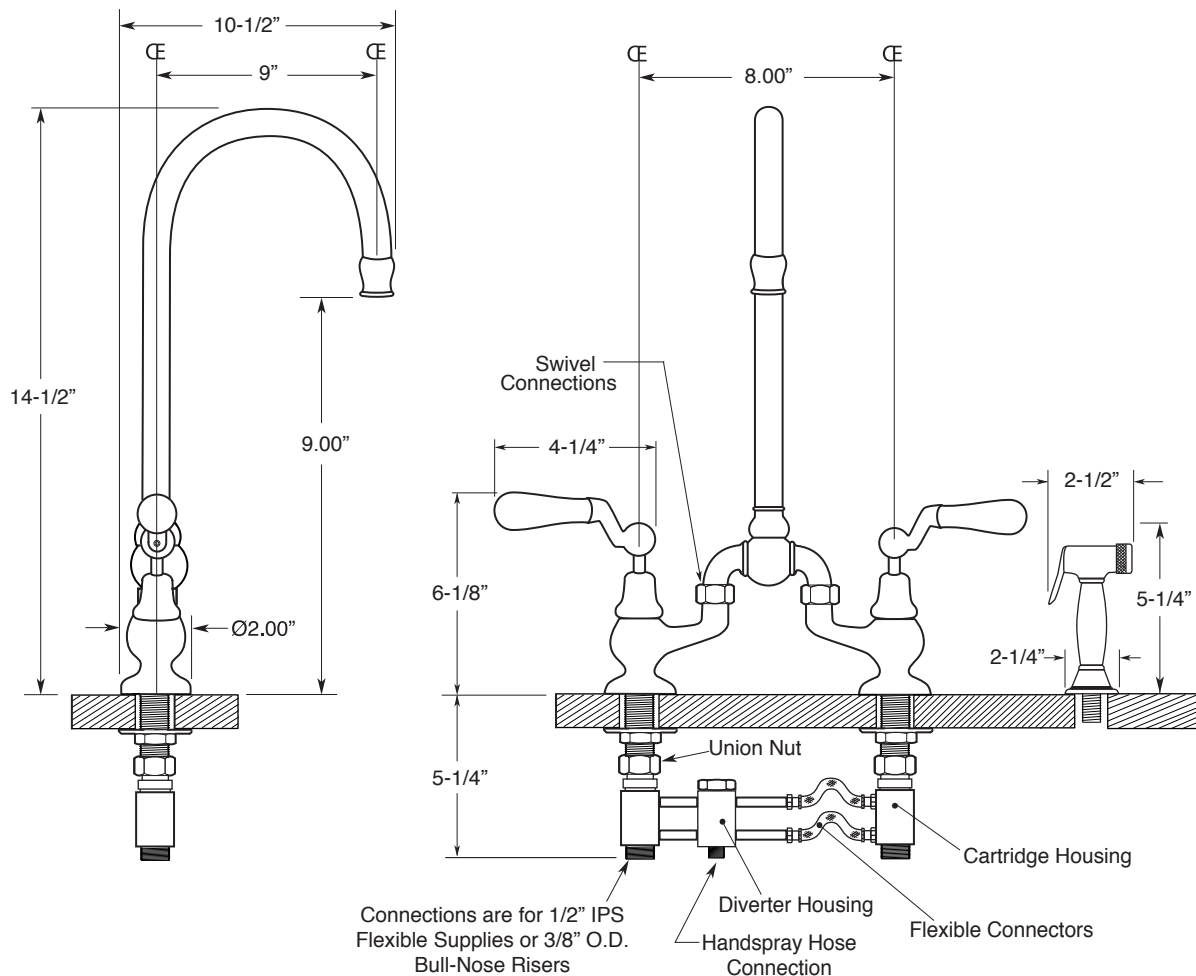

Sancerr e

Bridge Kitchen  
Faucet with  
Swivel Spout and  
Handspray (482)  
Offset Lever

FEATURES:

- All brass construction.
- Kitchen aerator is limited to 2.2 GPM
- Concealed aerator requires special supplied removal key.
- Maximum deck thickness: 1-1/4"
- Replacement cartridge: 18.30.035 - cold / 18.30.036 - hot
- Available in all finishes. Warranty varies according to selection.

7.57482032

**NOTE:** Spout and valves install through 1-1/4" Diameter Holes

Note: Measurements are subject to change or cancellation. No responsibility is assumed for use of superseded or voided pages.