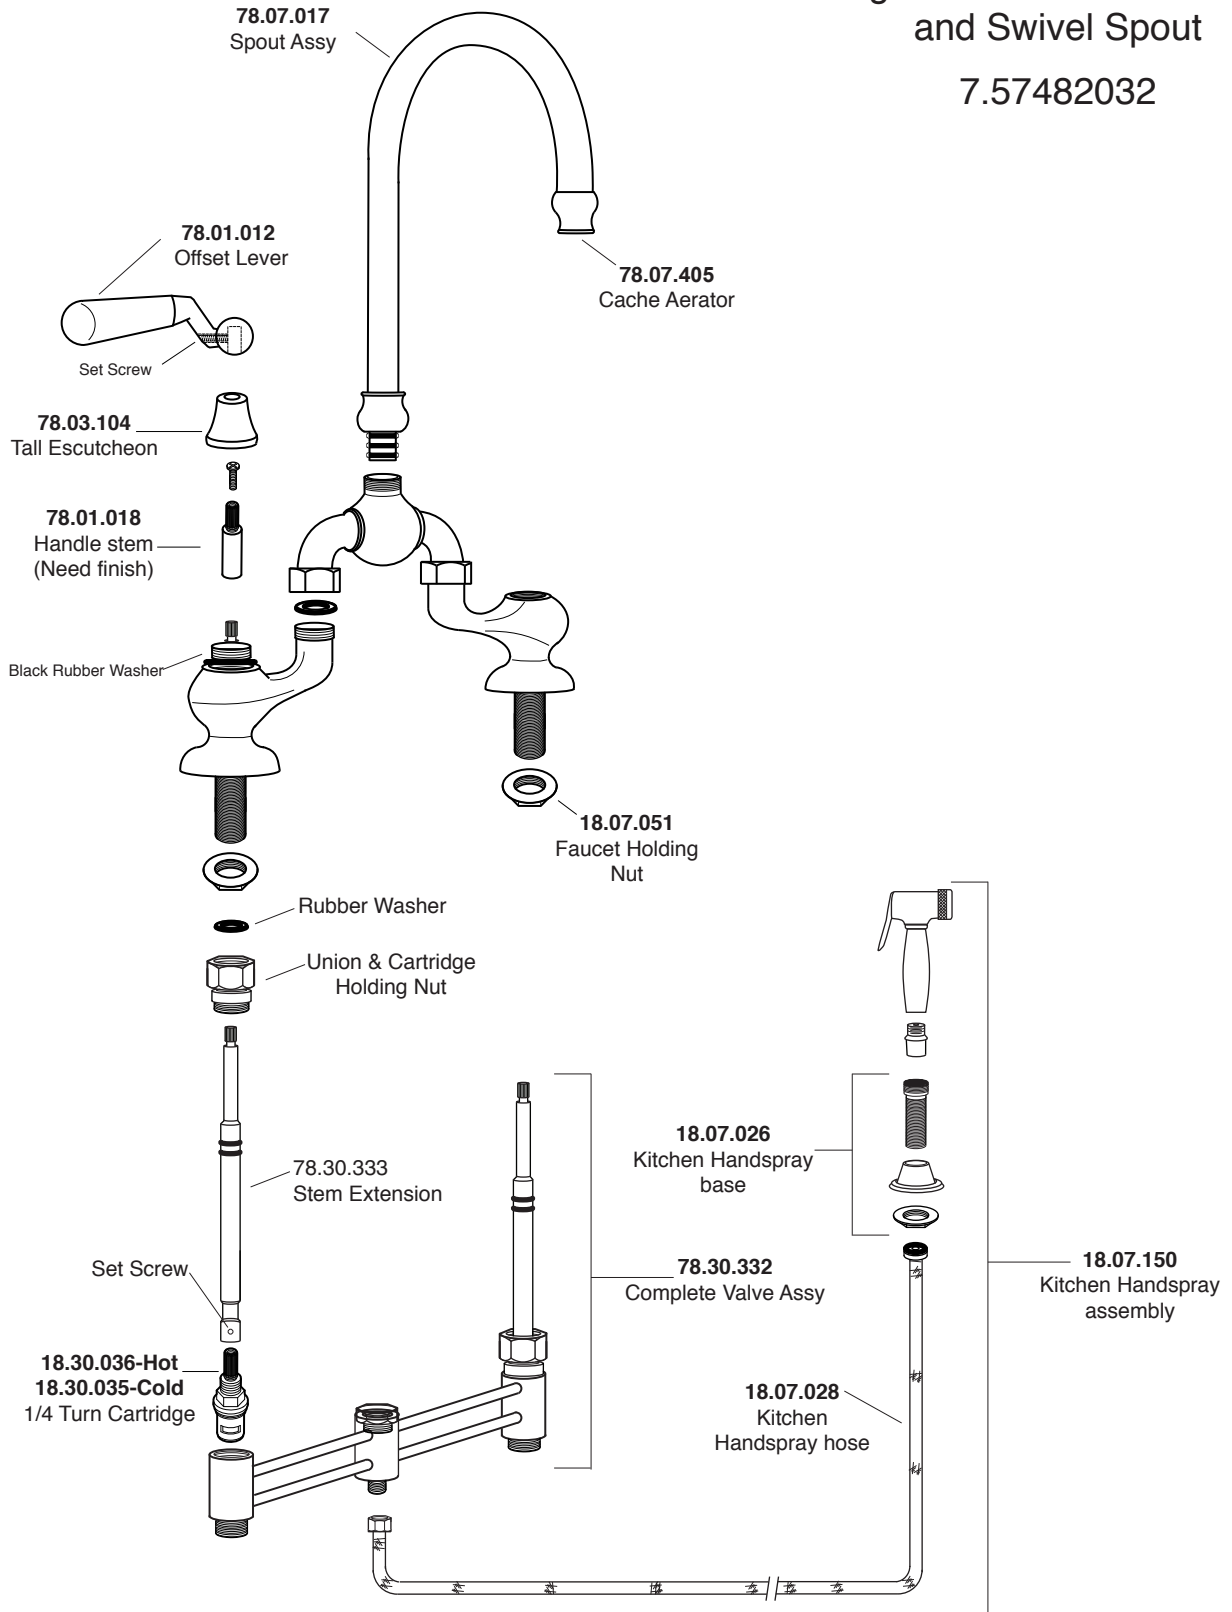

Parts List
Sancerre

Bridge Kitchen with Handspray
and Swivel Spout

7.57482032

Note: Measurements are subject to change or cancellation. No responsibility is assumed for use of superseded or voided pages.