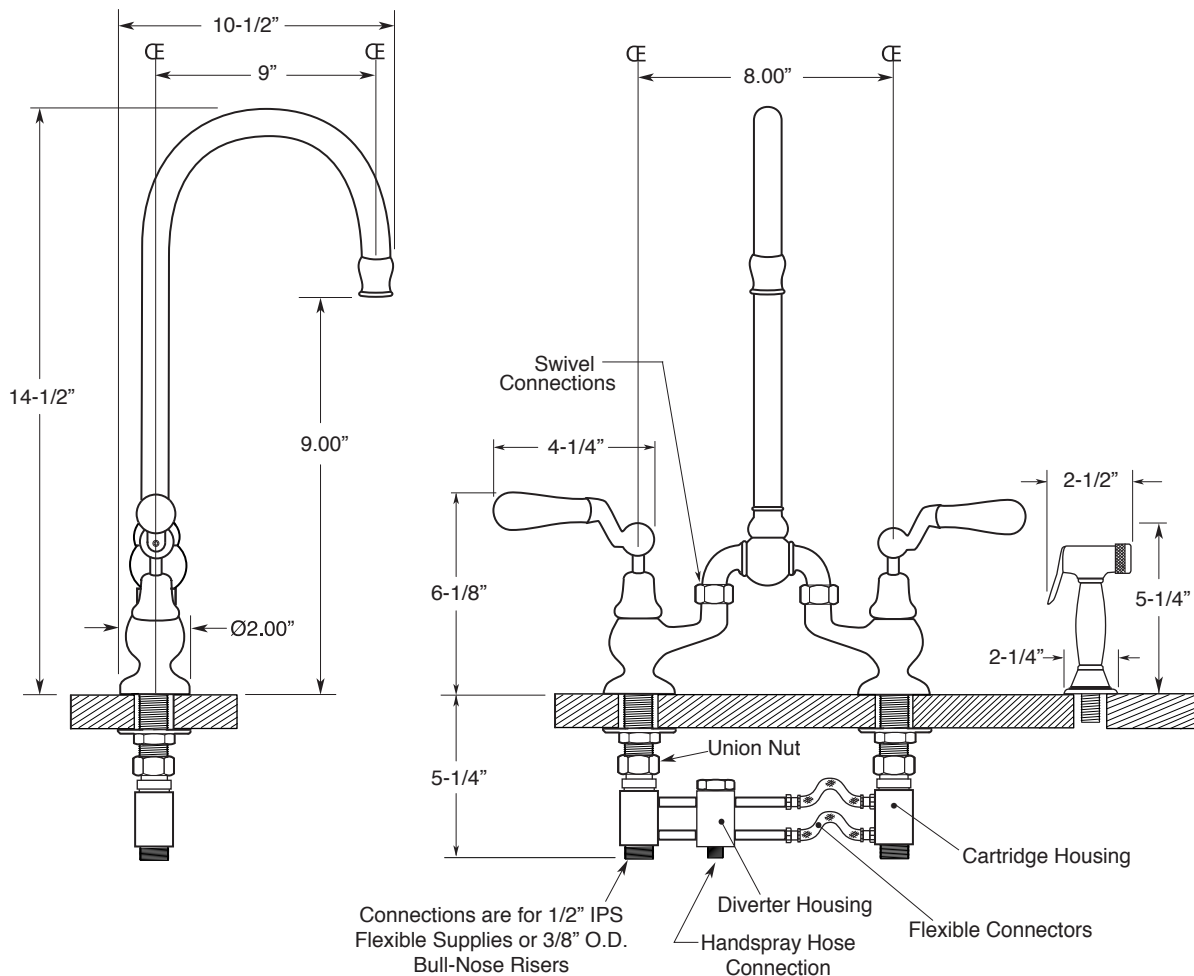

Sancerr e
Bridge Kitchen
Faucet with
Swivel Spout and
Handspray (482)
Offset Lever

FEATURES:

- All brass construction.
- Kitchen aerator is limited to 1.75 GPM
- Concealed aerator requires special supplied removal key.
- Maximum deck thickness: 1-1/4"
- Replacement cartridge: 18.30.035 - cold / 18.30.036 - hot
- Available in all finishes. Warranty varies according to selection.

7.57482032

NOTE: Spout and valves install through 1-1/4" Diameter Holes

Note: Measurements are subject to change or cancellation. No responsibility is assumed for use of superseded or voided pages.