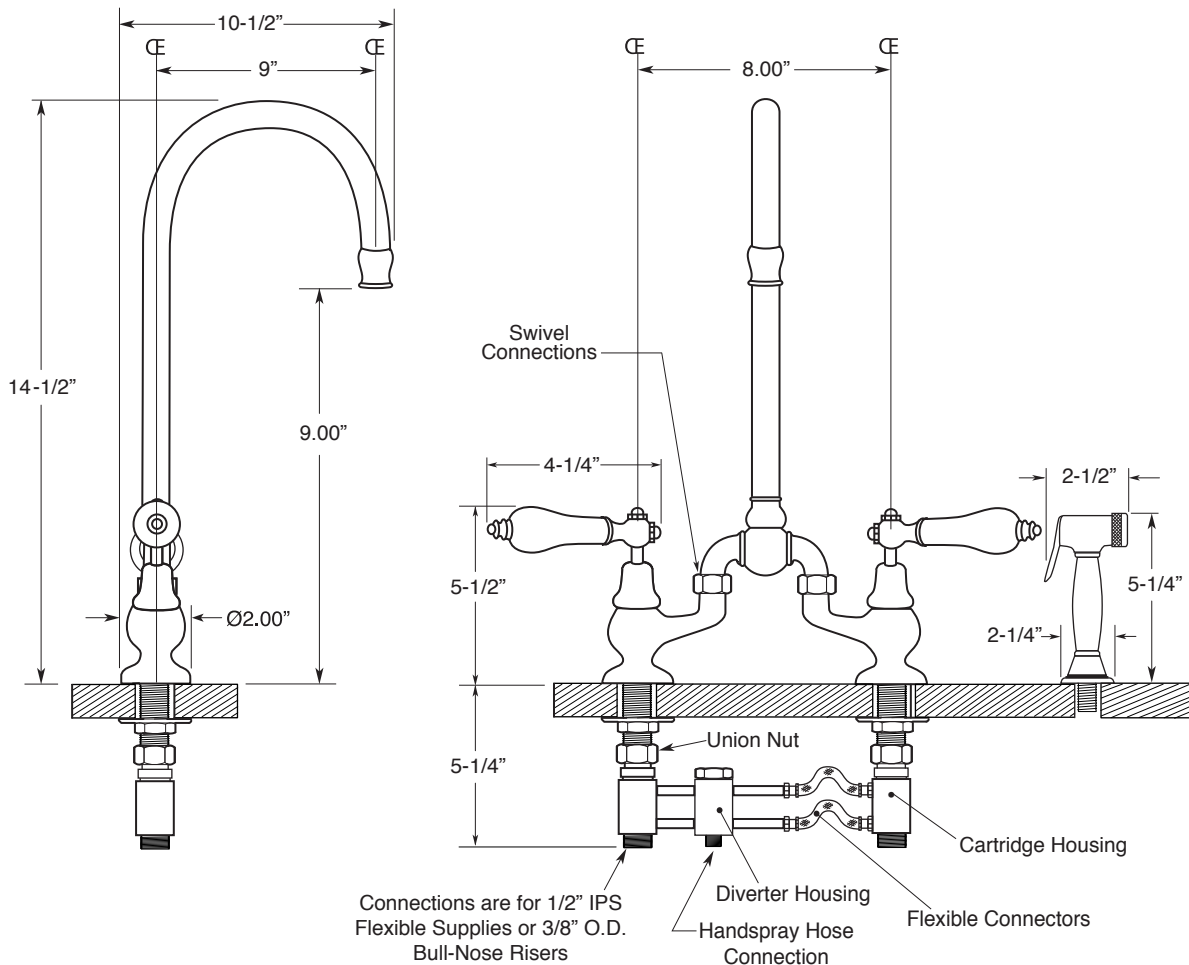

Sancerre

Bridge Kitchen Faucet
with Swivel Spout
and Handspray
(485) Porcelain Lever

7.57485032

FEATURES:

- All brass construction.
- Kitchen aerator is limited to 1.75 GPM
- Concealed aerator requires special supplied removal key.
- Maximum deck thickness: 1-1/4"
- Replacement cartridge: 18.30.035 - cold / 18.30.036 - hot
- Available in all finishes. Warranty varies according to selection.

NOTE: Spout and valves install through 1-1/4" Diameter Holes

Note: Measurements are subject to change or cancellation. No responsibility is assumed for use of superseded or voided pages.