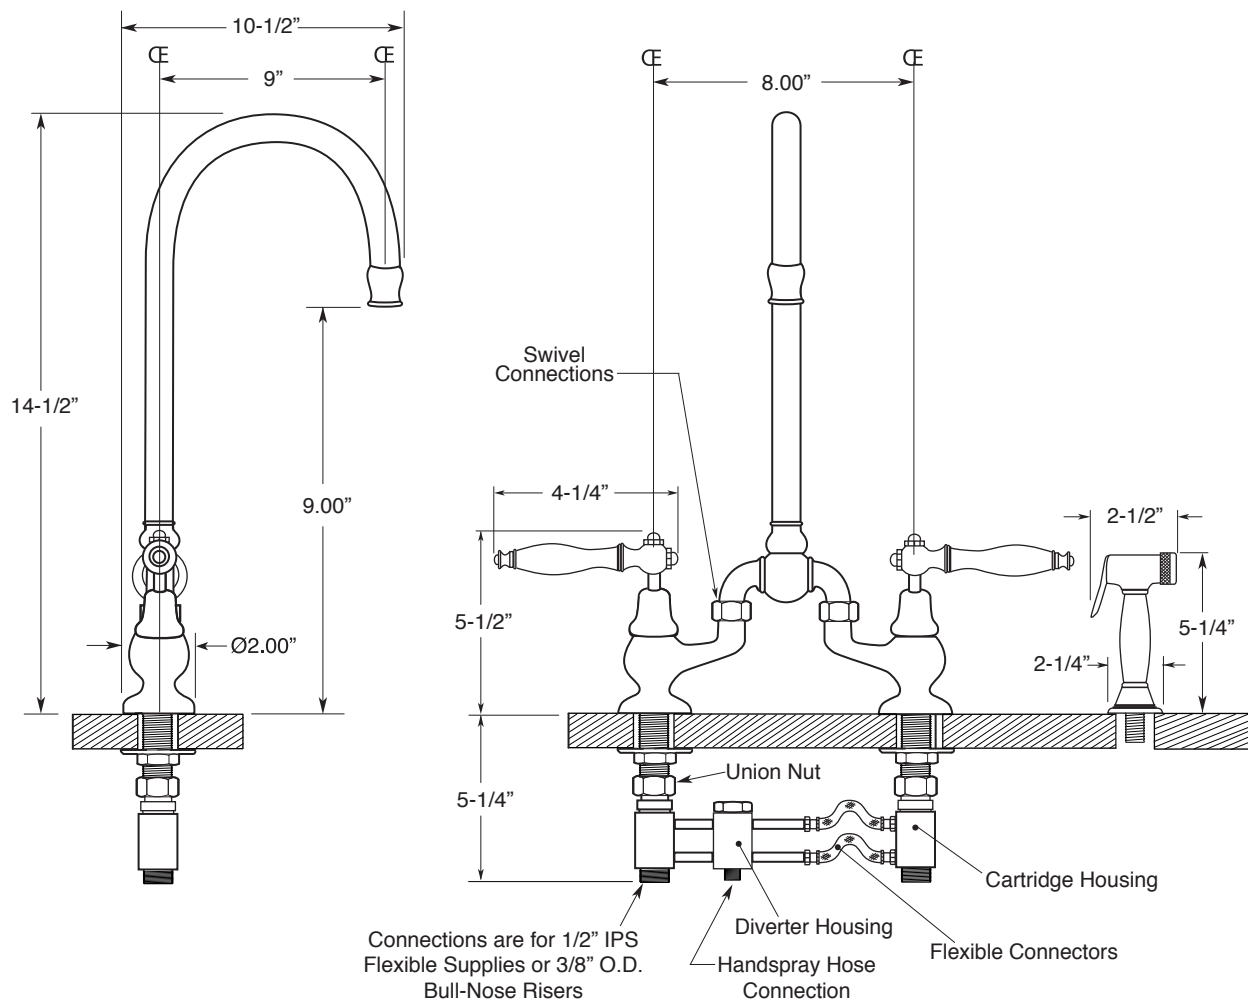

Specification
Sancerre

FEATURES:

- All brass construction.
- Kitchen aerator is limited to 1.75 GPM
- Concealed aerator requires special supplied removal key.
- Maximum deck thickness: 1-1/4"
- Replacement cartridge: 18.30.035 - cold / 18.30.036 - hot
- Available in all finishes. Warranty varies according to selection.

Bridge Kitchen Faucet
with Swivel Spout
and Handspray
(486) Finial Lever

7.57486032

NOTE: Spout and valves install through 1-1/4" Diameter Holes

Note: Measurements are subject to change or cancellation. No responsibility is assumed for use of superseded or voided pages.