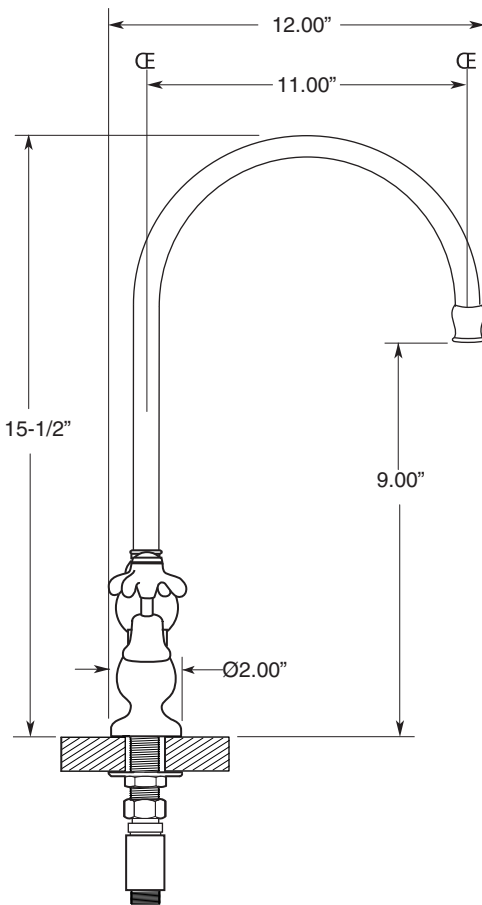

Sancerre

Bridge Kitchen Faucet
with High Arc Swivel Spout
and Handspray
(481) Drop Cross

7.57481042

FEATURES:

- All brass construction.
- Kitchen aerator is limited to 2.2 GPM
- Concealed aerator requires special supplied removal key.
- Maximum deck thickness: 1-1/4"
- Replacement cartridge: 18.30.035 - cold / 18.30.036 - hot
- Available in all finishes. Warranty varies according to selection.

NOTE: Spout and valves install through 1-1/4" Diameter Holes

Connections are for 1/2" IPS
Flexible Supplies or 3/8" O.D.
Bull-Nose Risers

Note: Measurements are subject to change or cancellation. No responsibility is assumed for use of superseded or voided pages.