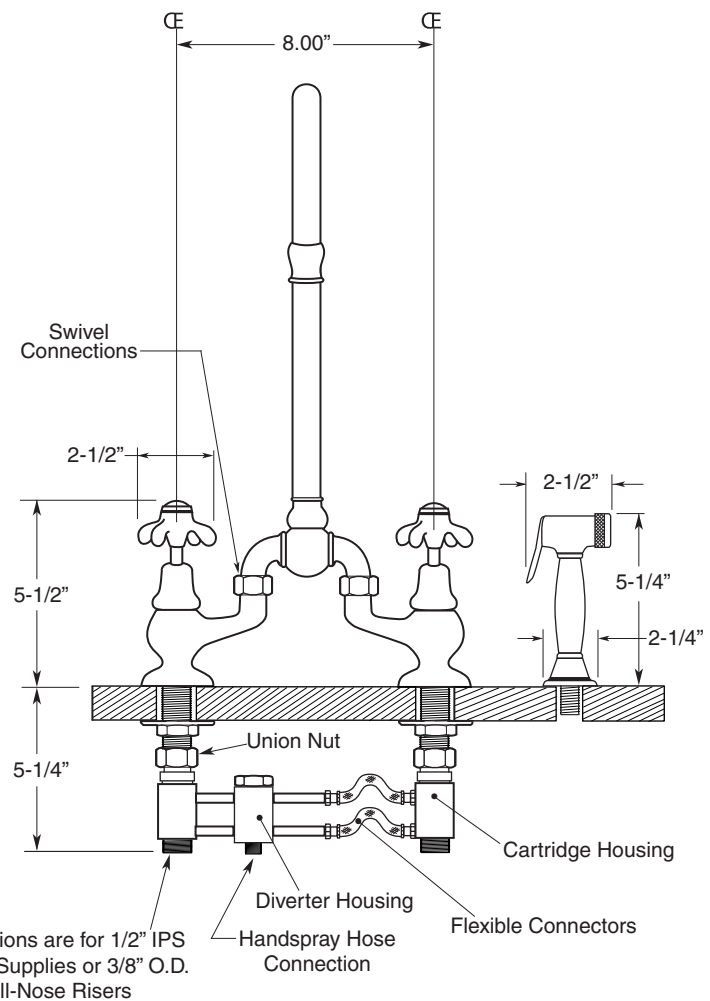

Sancerre

Bridge Kitchen Faucet
with High Arc Swivel Spout
and Handspray
(481) Drop Cross

7.57481042

FEATURES:

- All brass construction.
- Kitchen aerator is limited to 2.2 GPM
- Concealed aerator requires special supplied removal key.
- Maximum deck thickness: 1-1/4"
- Replacement cartridge: 18.30.035 - cold / 18.30.036 - hot
- Available in all finishes. Warranty varies according to selection.

NOTE: Spout and valves install through 1-1/4" Diameter Holes

Connections are for 1/2" IPS
Flexible Supplies or 3/8" O.D.
Bull-Nose Risers

Note: Measurements are subject to change or cancellation. No responsibility is assumed for use of superseded or voided pages.