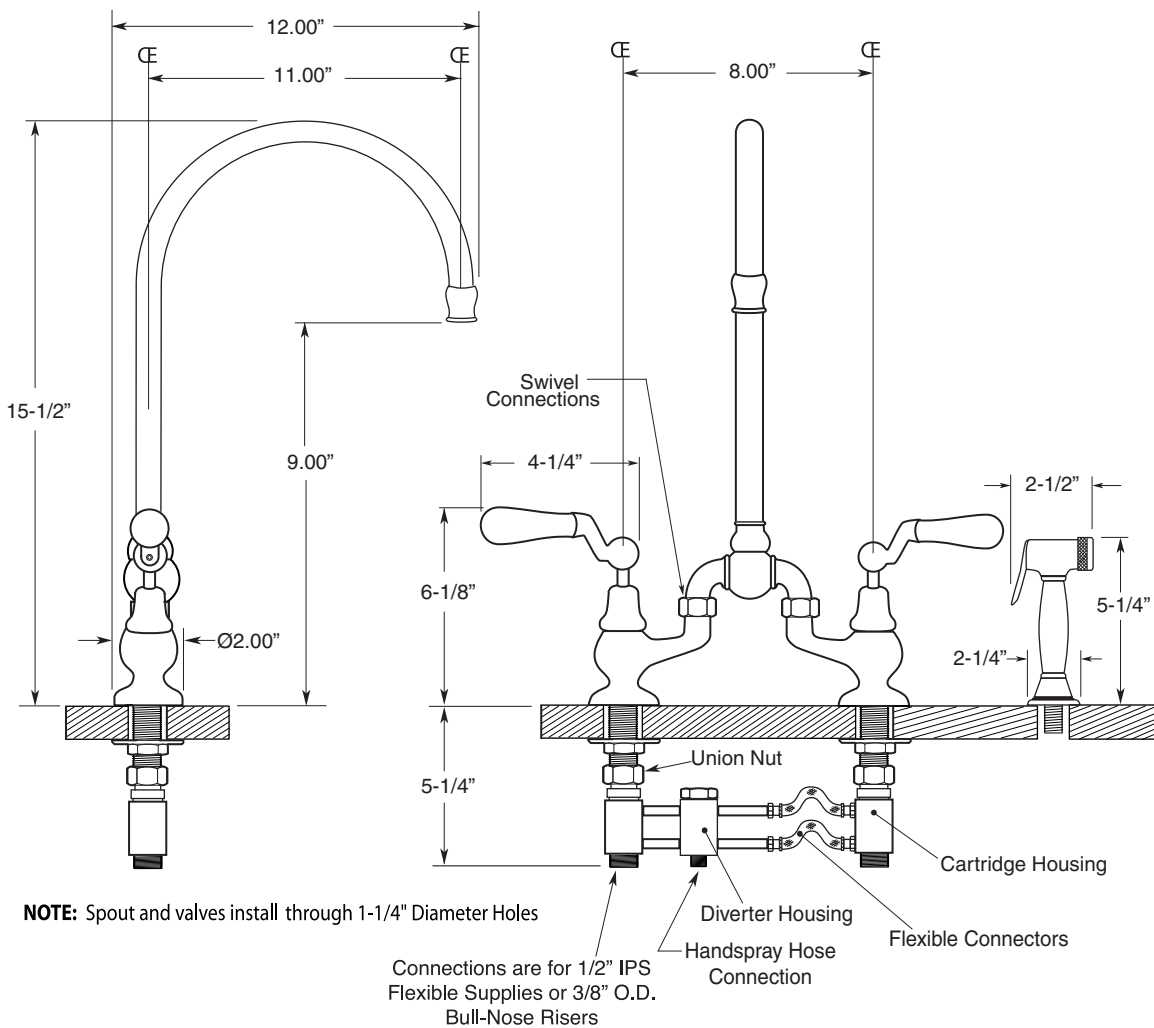

Sancerre

Bridge Kitchen Faucet
with High Arc Swivel Spout
and Handspray
(482) Offset Lever

FEATURES:

- All brass construction.
- Kitchen aerator is limited to 1.75 GPM
- Concealed aerator requires special supplied removal key.
- Maximum deck thickness: 1-1/4"
- Replacement cartridge: 18.30.035 - cold / 18.30.036 - hot
- Available in all finishes. Warranty varies according to selection.

7.57482042

Note: Measurements are subject to change or cancellation. No responsibility is assumed for use of superseded or voided pages.