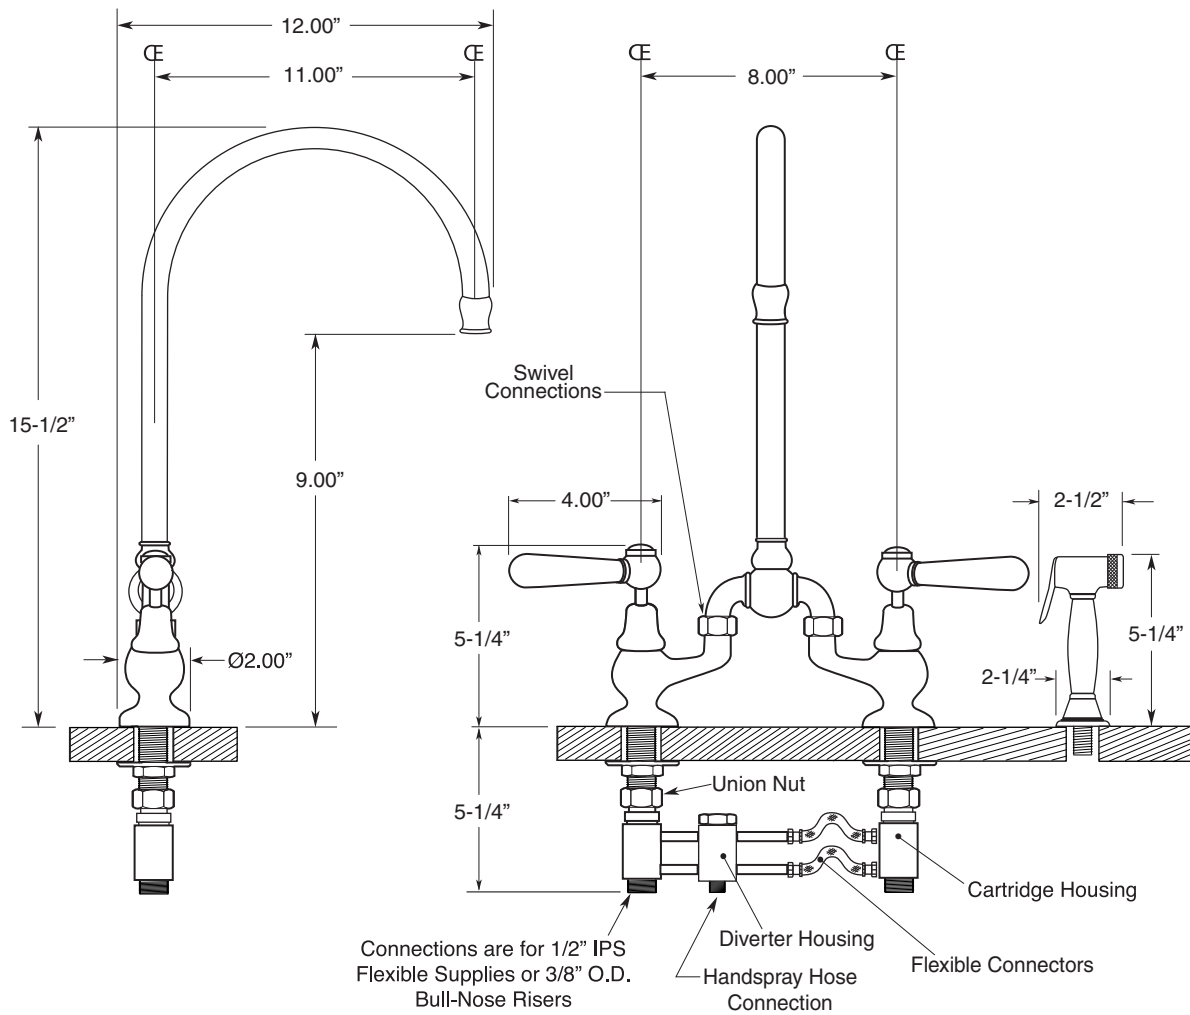

TechData Specification Sancerre

Bridge Kitchen Faucet
with High Arc Swivel Spout
and Handspray
(484) Straight Lever

7.57484042

FEATURES:

- All brass construction.
- Kitchen aerator is limited to 1.75 GPM
- Concealed aerator requires special supplied removal key.
- Maximum deck thickness: 1-1/4"
- Replacement cartridge: 18.30.035 - cold / 18.30.036 - hot
- Available in all finishes. Warranty varies according to selection.

NOTE: Spout and valves install through 1-1/4" Diameter Holes

Note: Measurements are subject to change or cancellation. No responsibility is assumed for use of superseded or voided pages.