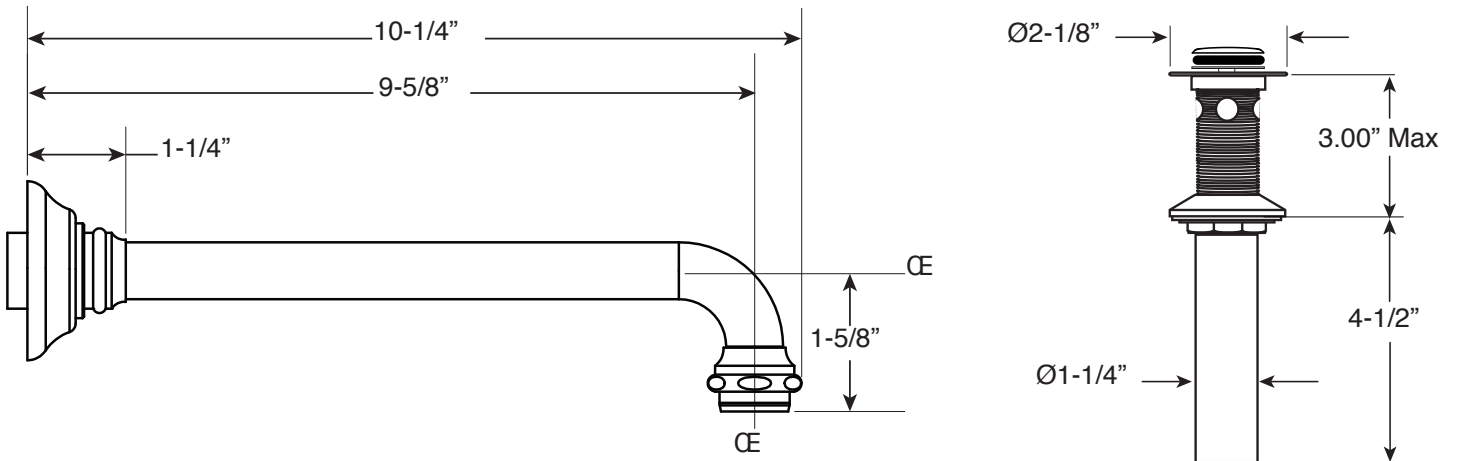

**FEATURES:**

- All brass construction
- Independent corner valves
- Includes soft touch drain assembly: P/N 18.11.052
- 1/4-turn ceramic disc valve cartridges P/N 18.30.035 Cold 18.30.036 Hot
- Available in all finishes. Warranty varies according to finish selection.

## 2700 Series Wall/Vessel Lavatory Set with Tremont Handles

**1.276107**  
(1.276107T - Trim Only)

Note: Measurements are subject to change. No responsibility is assumed for use of superseded or voided pages.