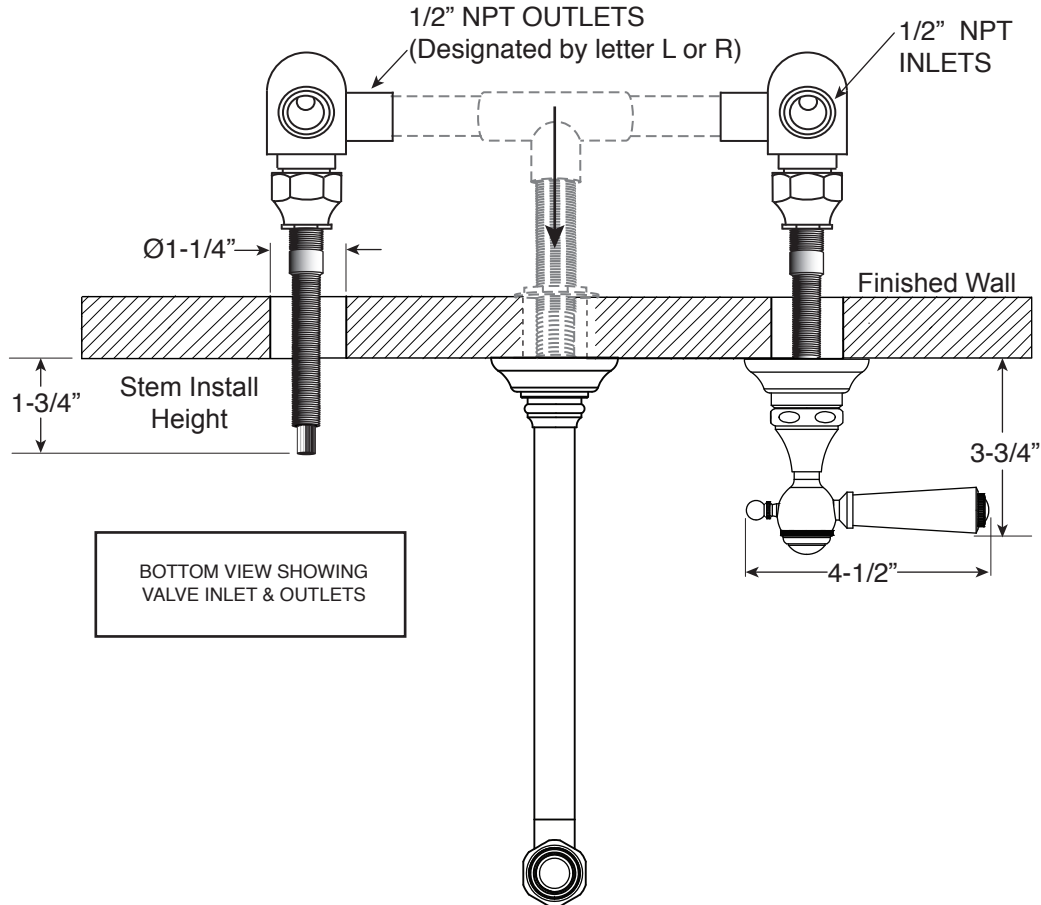

**FEATURES:**

- All brass construction
- Independent corner valves
- Includes soft touch drain assembly: P/N 18.11.052
- 1/4-turn ceramic disc valve cartridges P/N 18.30.035 Cold 18.30.036 Hot
- Available in all finishes. Warranty varies according to finish selection.

## 2700 Series Wall/Vessel Lavatory Set with Tremont Handles

**1.276107**  
(1.276107T - Trim Only)

Note: Measurements are subject to change. No responsibility is assumed for use of superseded or voided pages.