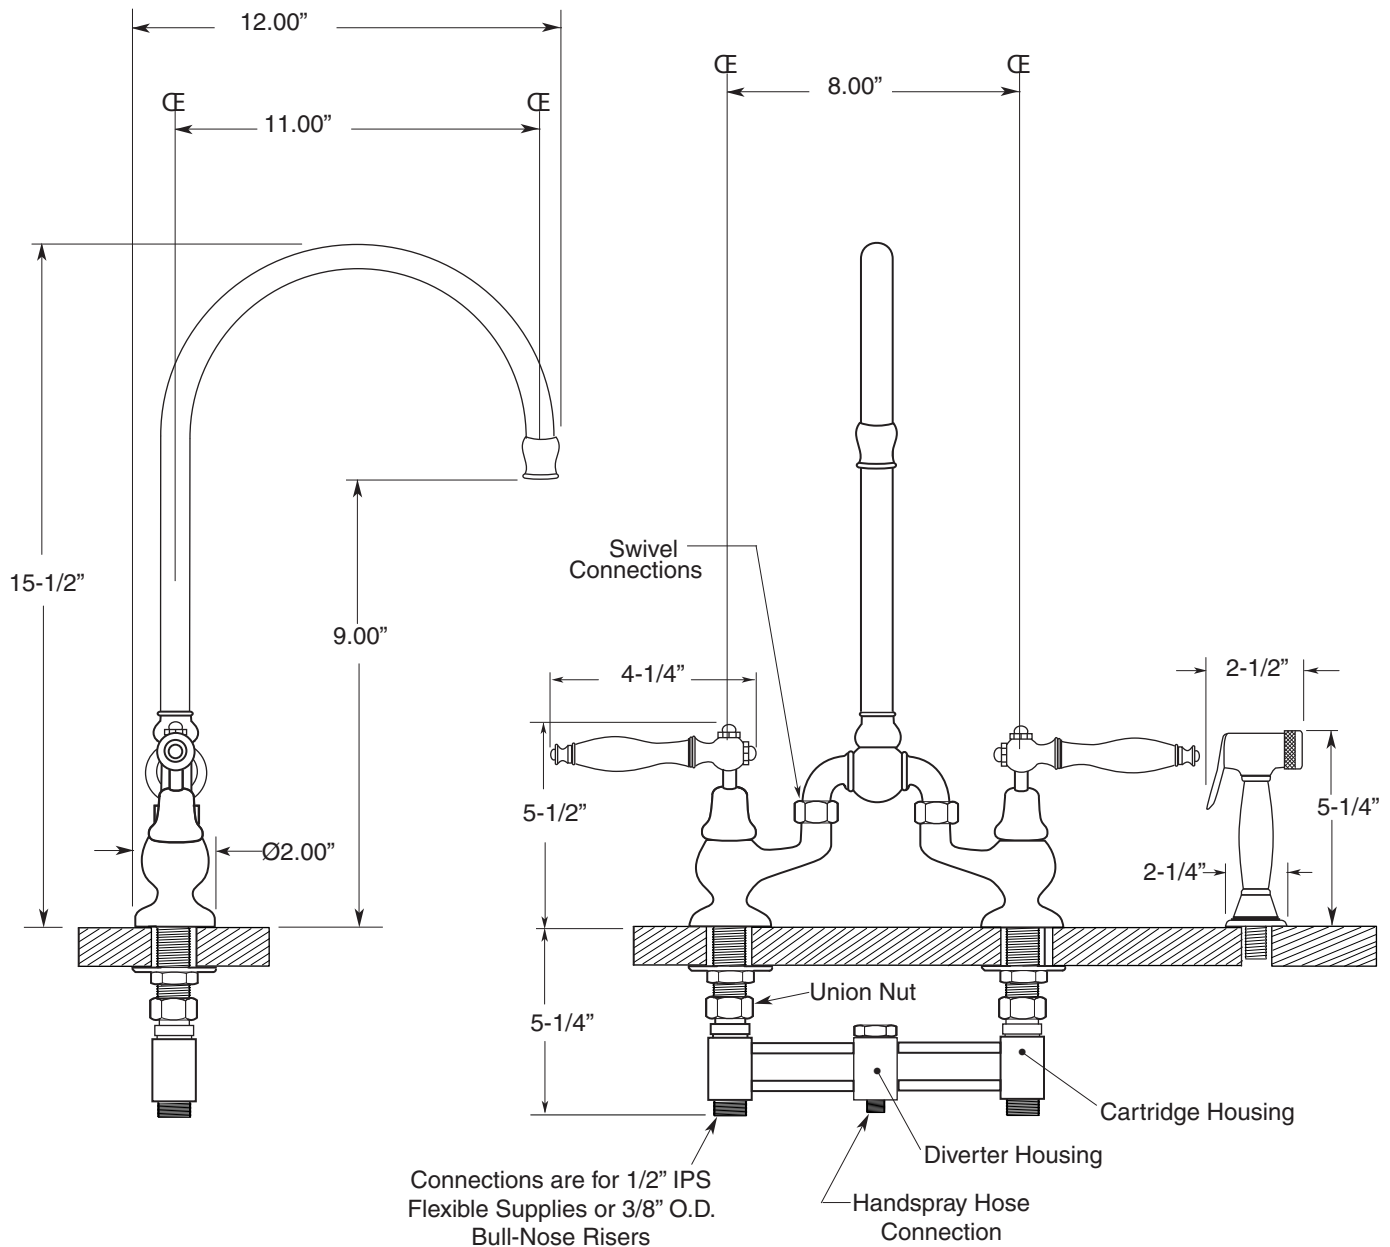

FEATURES:

- All brass construction.
- Kitchen aerator is limited to 1.75 GPM
- Concealed aerator requires special supplied removal key.
- Maximum deck thickness: 1-1/4"
- Replacement cartridge: 18.30.035 - cold / 18.30.036 - hot
- Available in all finishes. Warranty varies according to selection.

Bridge Kitchen Faucet with High Arc
Swivel Spout and Handspray
(486) Finial Lever

7.57486042

NOTE: Spout and valves install through 1-1/4" Diameter Holes

Note: Measurements are subject to change or cancellation. No responsibility is assumed for use of superseded or voided pages.