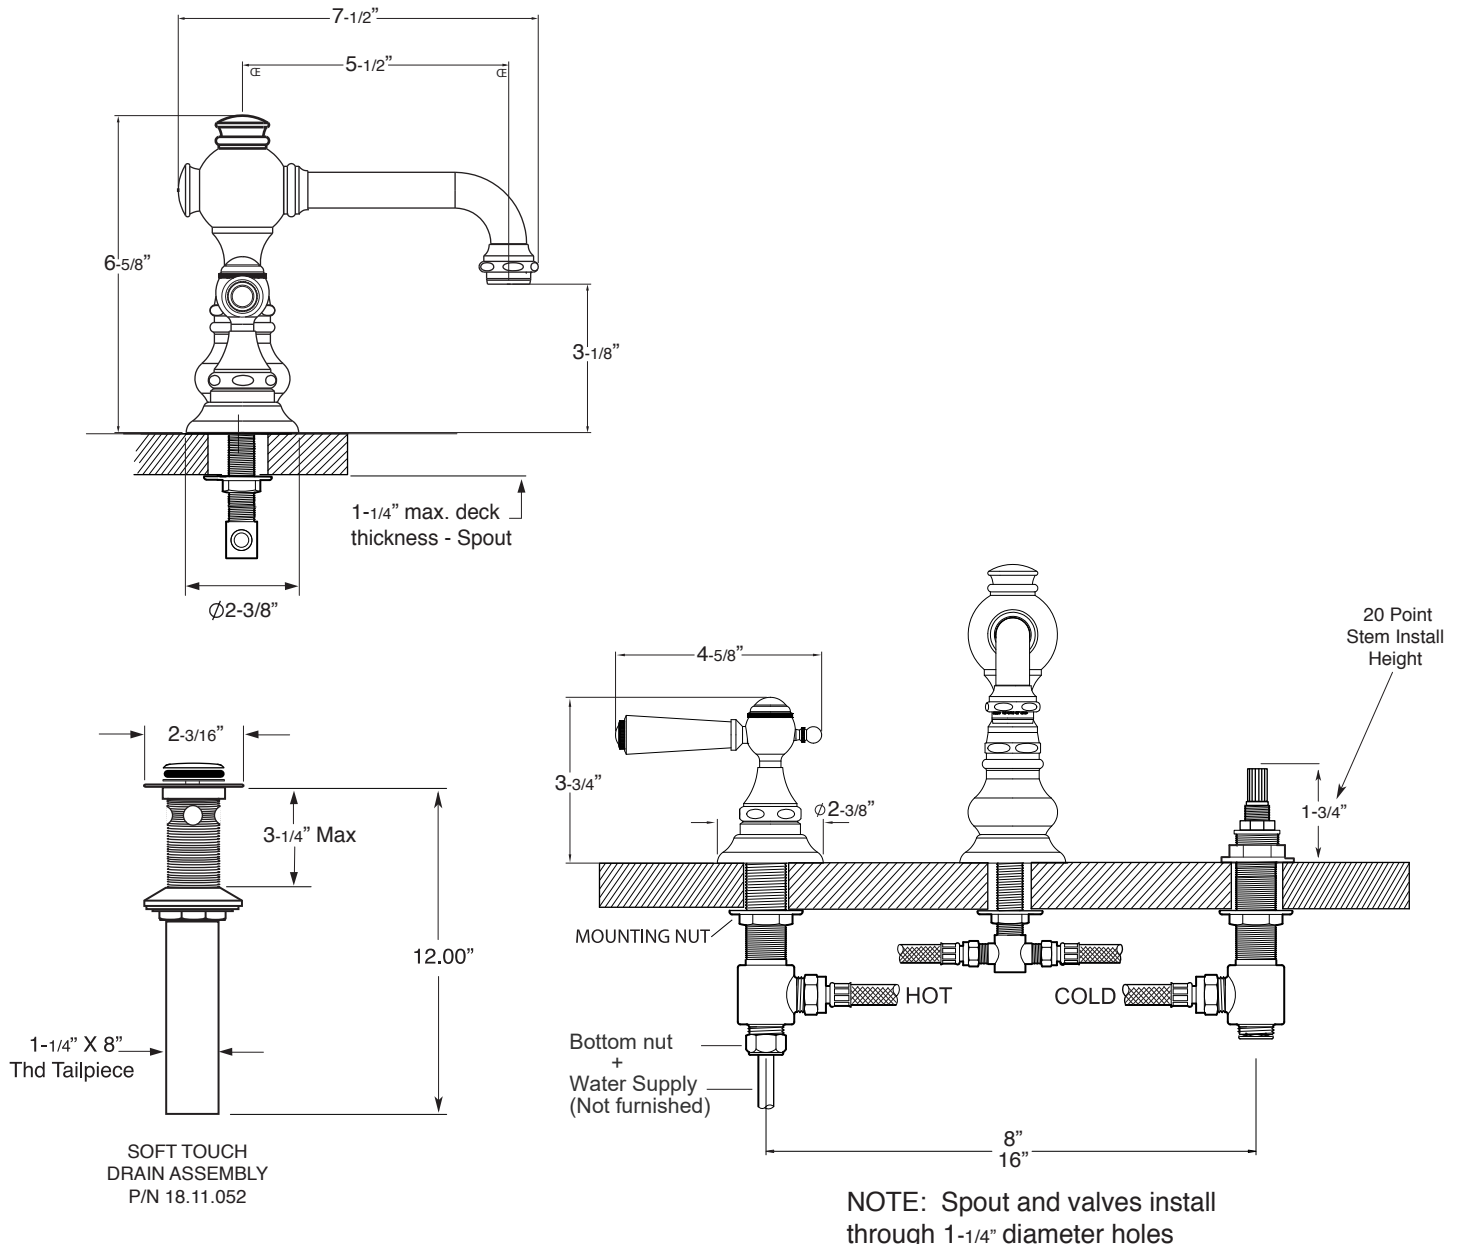

FEATURES:

- All brass construction. Flexible hoses designed to be installed on 8" to 16" centers. Includes soft touch drain assembly. P/N 18.11.052
- Lever style handles with inside clip attachment.
- 20 PT. 1/4-turn ceramic disc valve cartridge.
 - Replacements: 18.30.035 (Cold) 18.30.036 (Hot)
- Available in all finishes. Warranty varies according to finish selection.
- Standard aerator is limited to 1.2 gpm.

SPECIFICATIONS

2700 Series Widespread Lavatory Set with Tremont Handles

1.276108

Note: Measurements are subject to change or cancellation. No responsibility is assumed for use of superseded or voided pages.