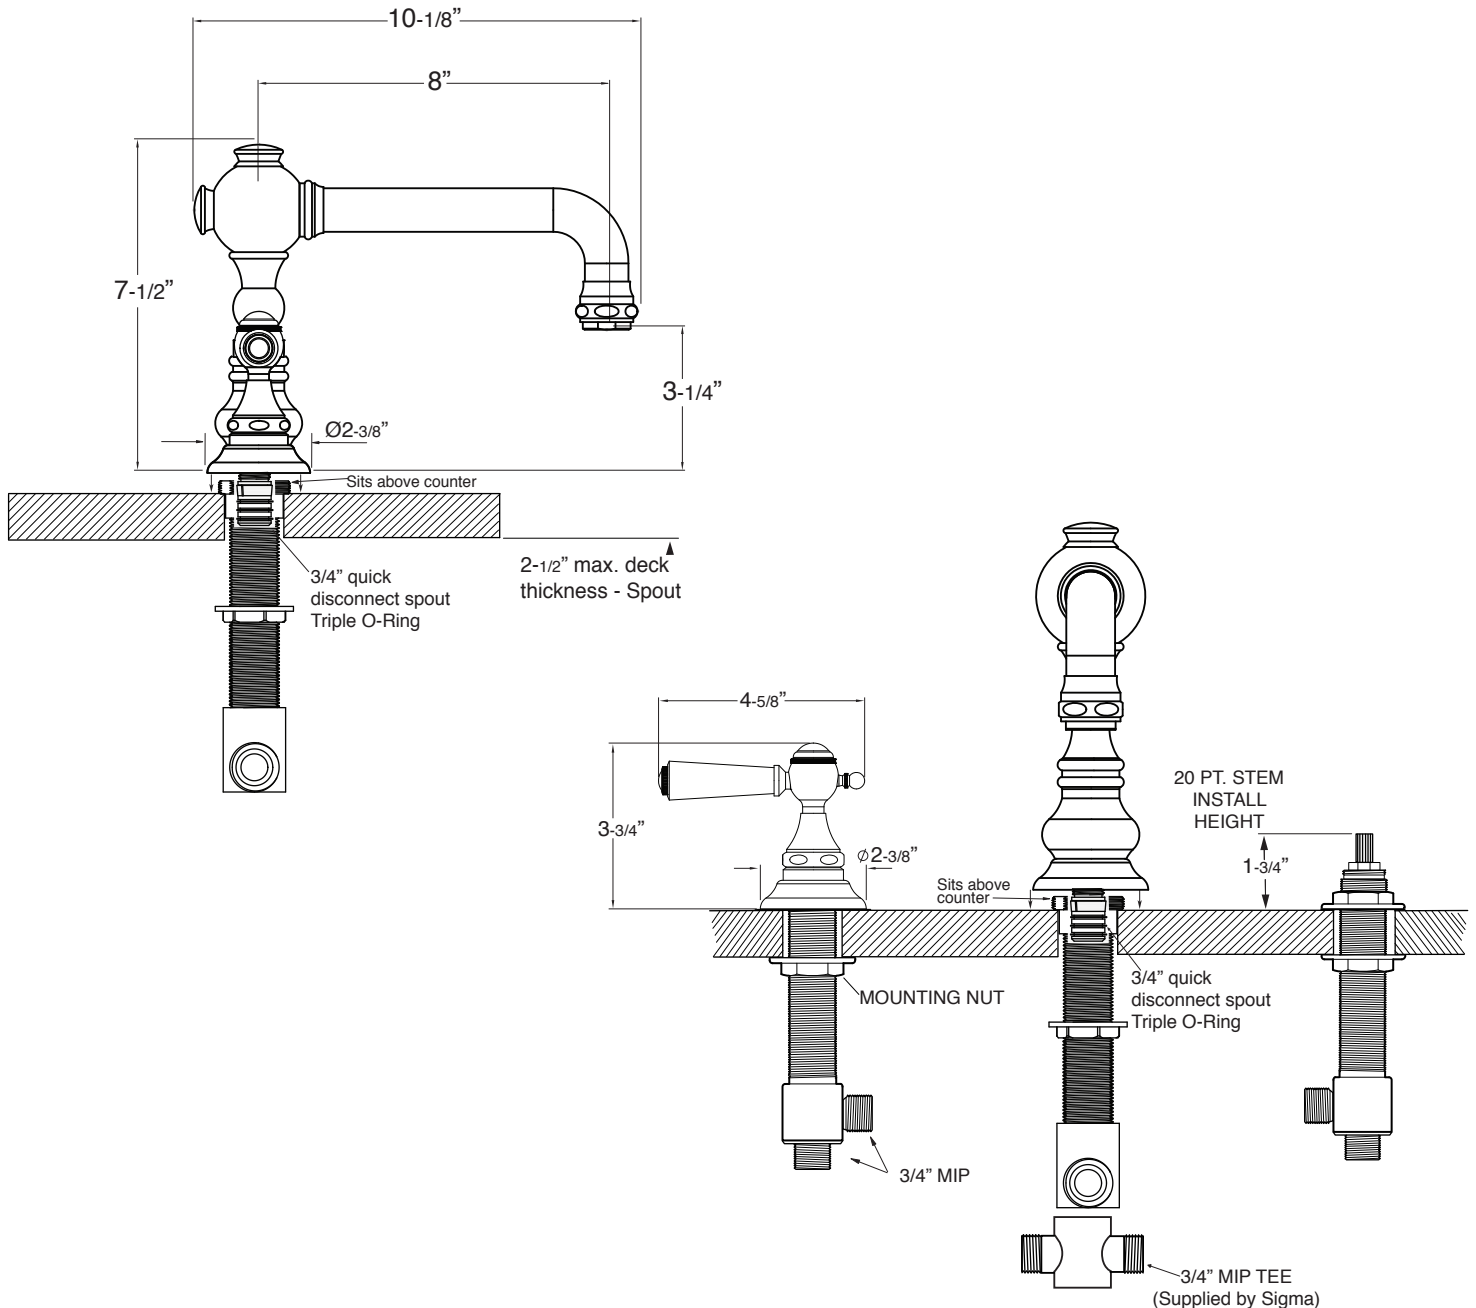

FEATURES:

- All brass construction.
- 3/4" valve bodies with 20 PT. 1/4-turn ceramic disc cartridge.
  - 18.30.010 Cold, 18.30.011 Hot
- Available in all finishes. Warranty varies according to finish.

## 2700 Series 3-Hole Roman Tub Set with Tremont Handle

**1.276177**

1.276177T - Trim Only

78.30.406 - Rough Kit

Note: Measurements are subject to change or cancellation. No responsibility is assumed for use of superseded or voided pages.