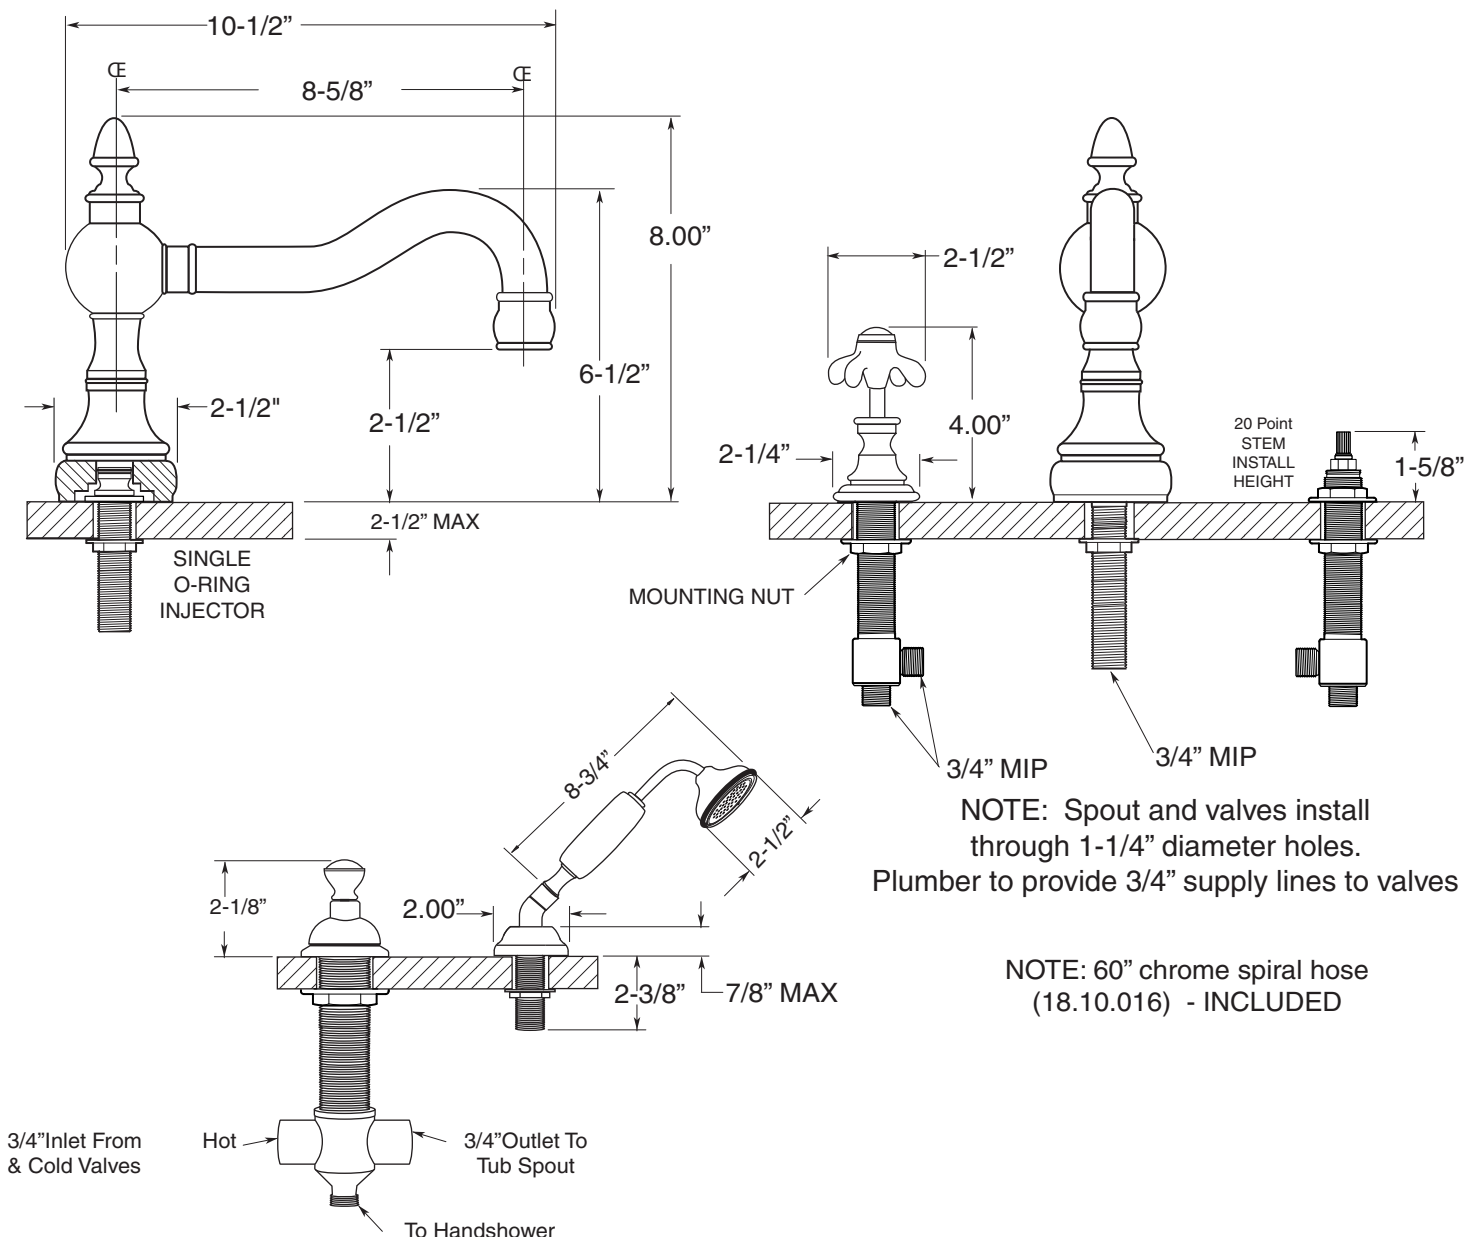

**FEATURES:**

- All brass construction.
- 3/4" valve bodies with 1/4-turn ceramic disc cartridge.
- 18.30.011 HOT cartridge | 18.30.010 COLD cartridge
- Available in all finishes. Warranty varies according to finish selection.

Roman Tub with Deckmount  
Handshower and Transfer Valve

7.5602193  
(7.5602193T - Trim Only)

Note: Measurements are subject to change or cancellation. No responsibility is assumed for use of superseded or voided pages.