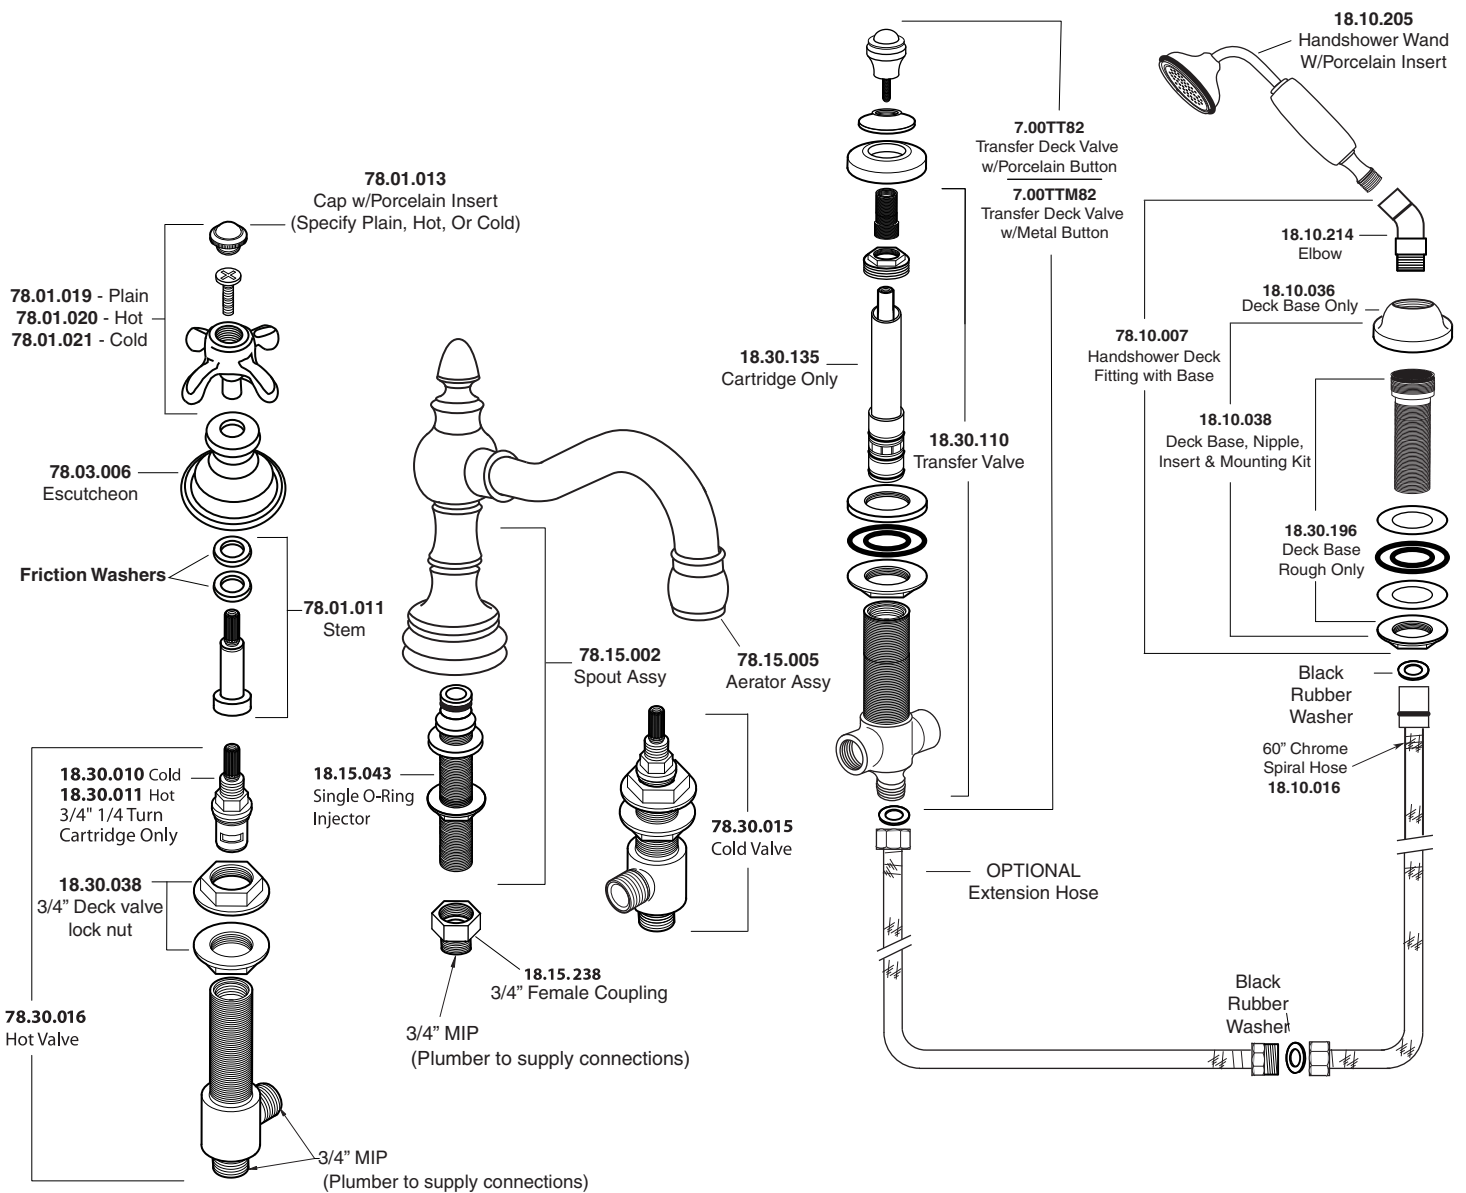

# Parts List Cote d'Or

Roman Tub Set with Deckmount  
Handshower and Transfer Valve

7.5602193

Note: Measurements are subject to change or cancellation. No responsibility is assumed for use of superseded or voided pages.