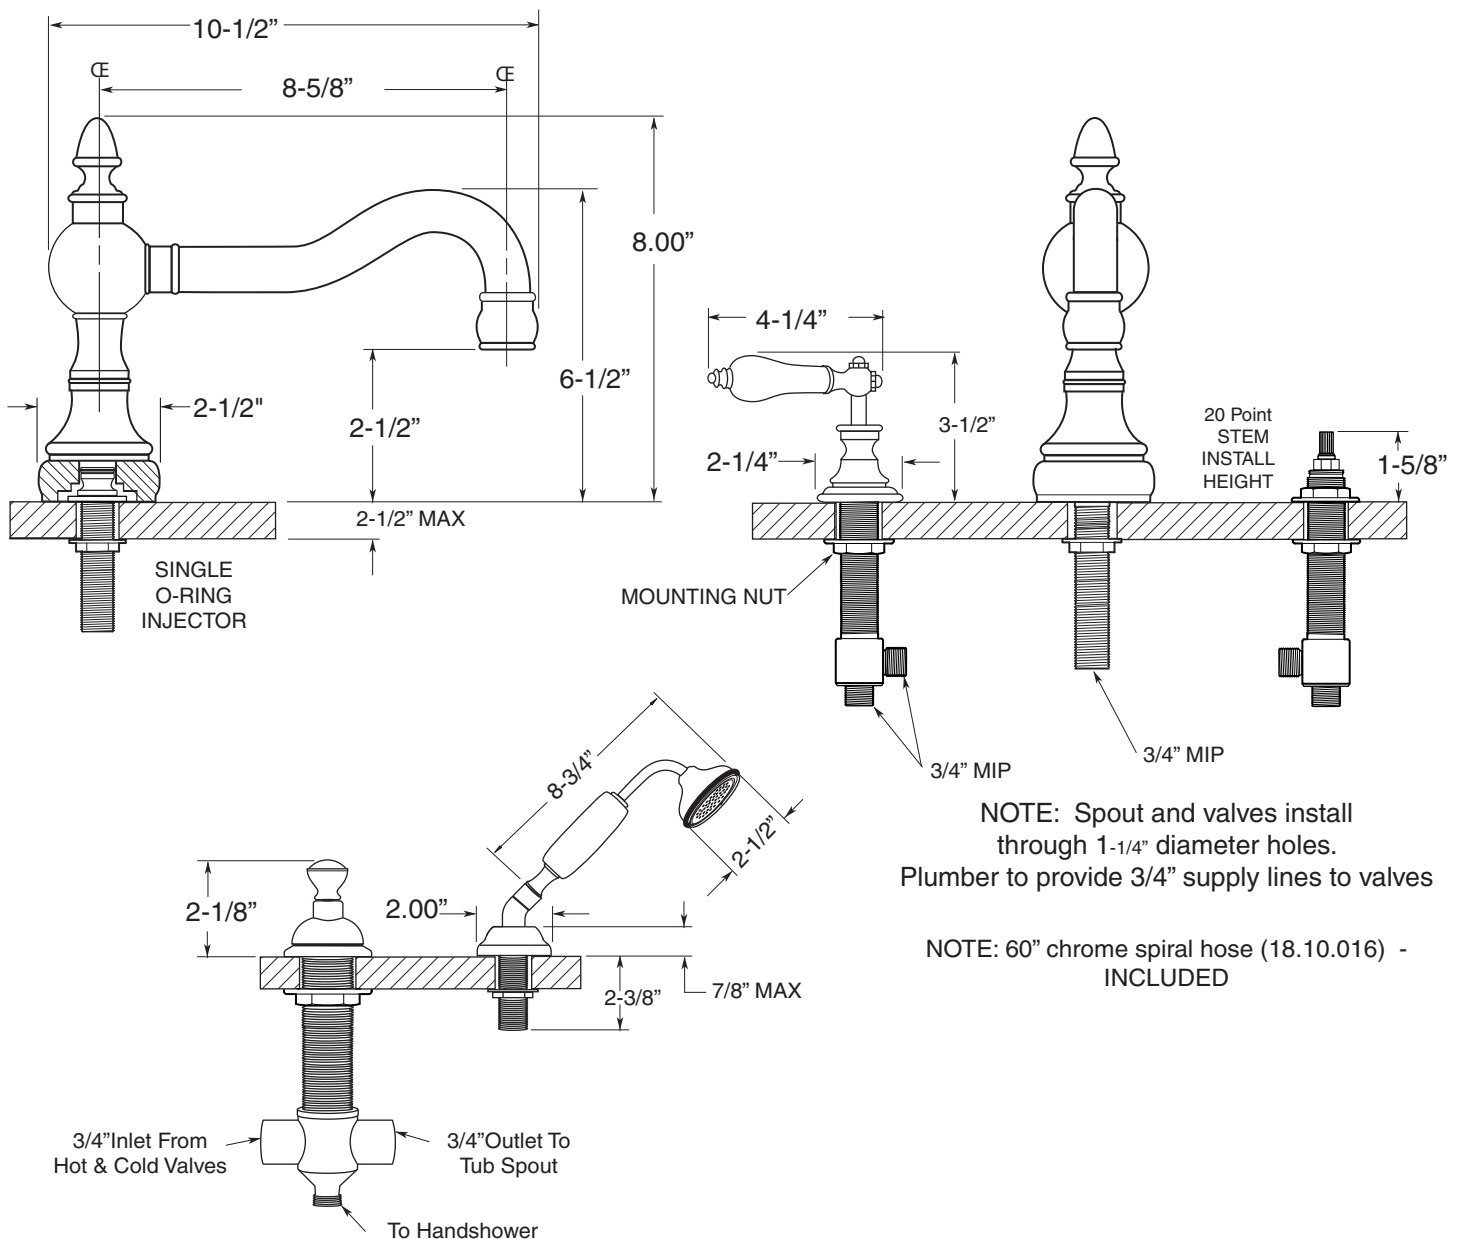

FEATURES:

- All brass construction.
- 3/4" valve bodies with 1/4-turn ceramic disc cartridge
- 18.30.011 HOT cartridge | 18.30.010 COLD cartridge
- Available in all finishes. Warranty varies according to finish selection.

Roman Tub with Deckmount
Handshower and Transfer Valve

7.5602593
(7.5602593T - Trim Only)

NOTE: Spout and valves install through 1-1/4" diameter holes. Plumber to provide 3/4" supply lines to valves

NOTE: 60" chrome spiral hose (18.10.016) - INCLUDED

Note: Measurements are subject to change or cancellation. No responsibility is assumed for use of superseded or voided pages.