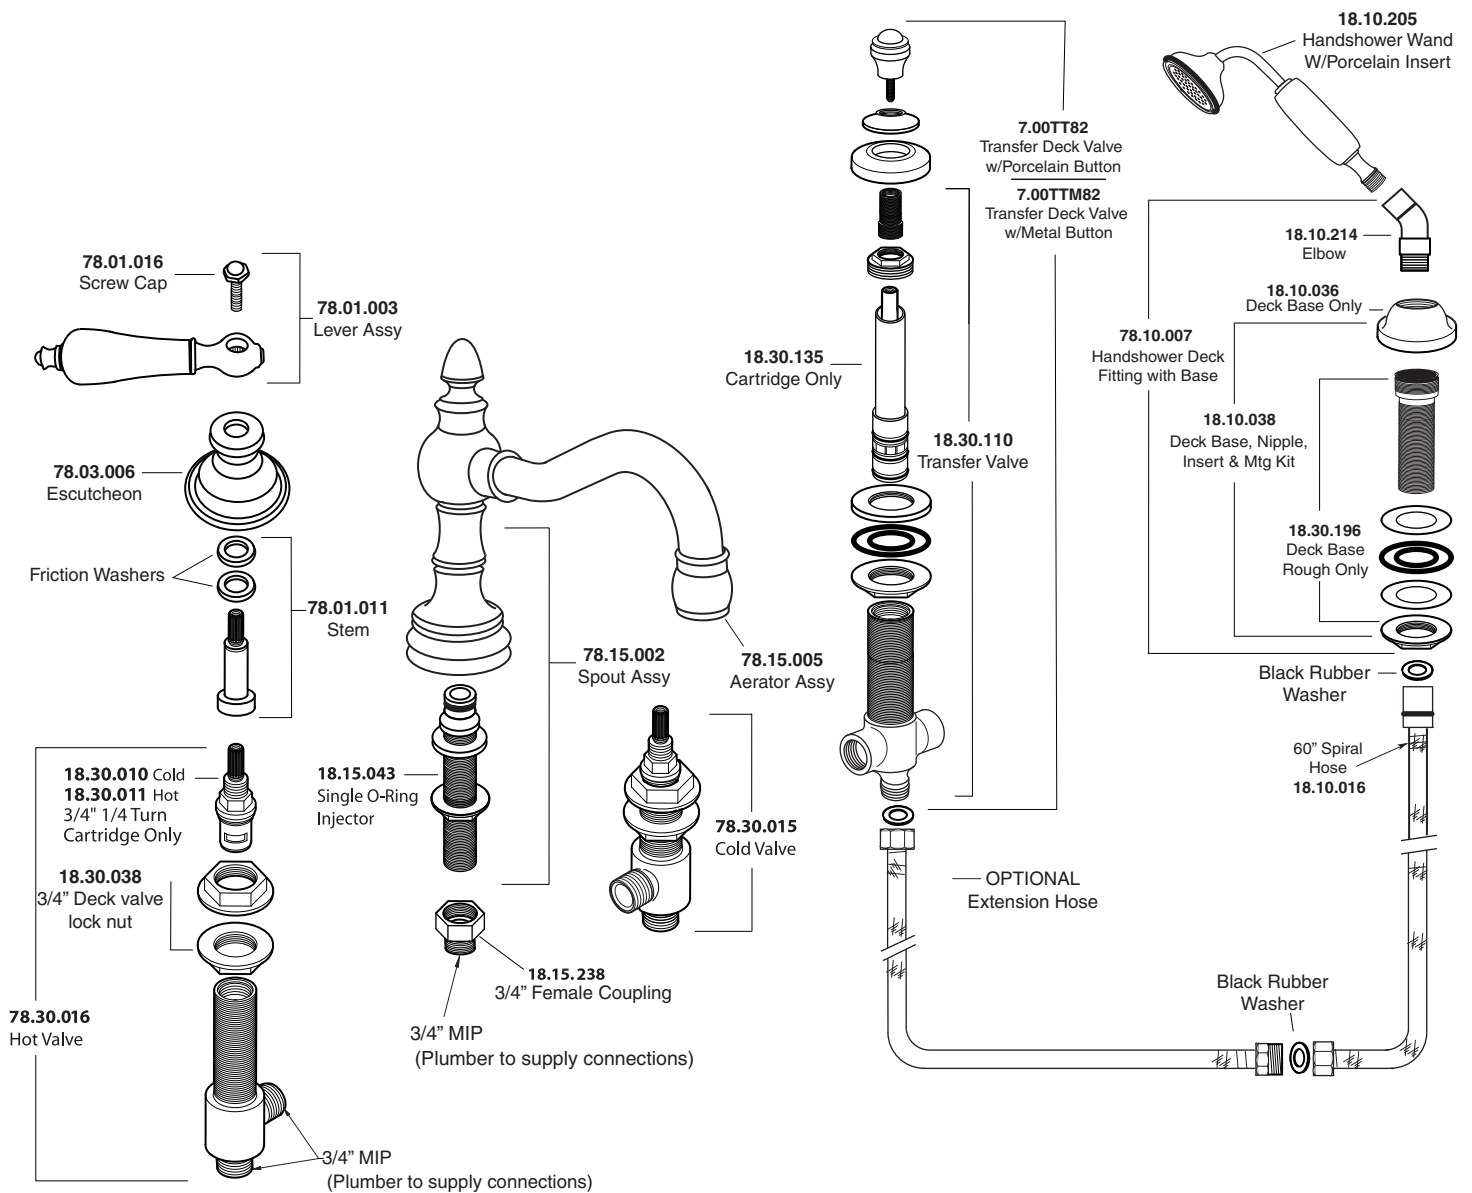

Parts List Cote d'Or

Roman Tub Set with Deckmount
Handshower and Transfer Valve

7.5602593

Note: Measurements are subject to change or cancellation. No responsibility is assumed for use of superseded or voided pages.