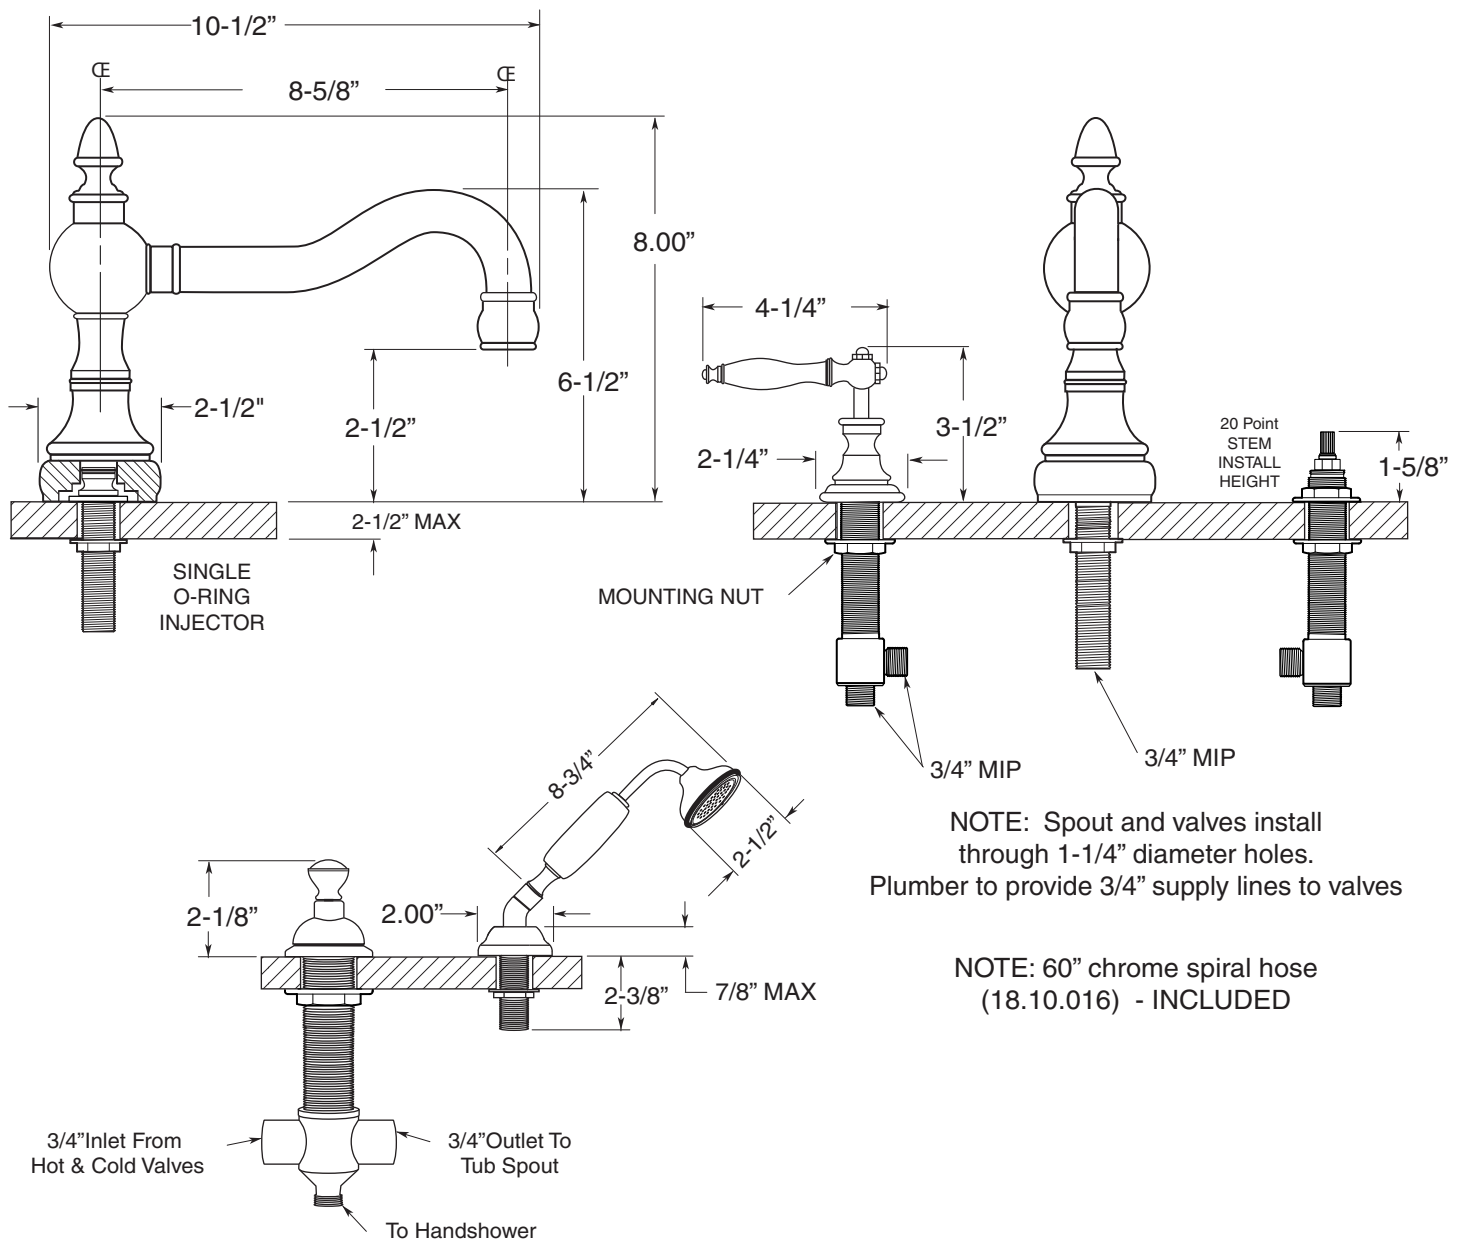

FEATURES:

- All brass construction.
- 3/4" valve bodies with 1/4-turn ceramic disc cartridge.
- 18.30.011 HOT cartridge | 18.30.010 COLD cartridge
- Available in all finishes. Warranty varies according to finish selection.

Roman Tub with Deckmount
Handshower and Transfer Valve

7.5602693
(7.5602693T - Trim Only)

NOTE: Spout and valves install through 1-1/4" diameter holes.
Plumber to provide 3/4" supply lines to valves

NOTE: 60" chrome spiral hose (18.10.016) - INCLUDED

Note: Measurements are subject to change or cancellation. No responsibility is assumed for use of superseded or voided pages.